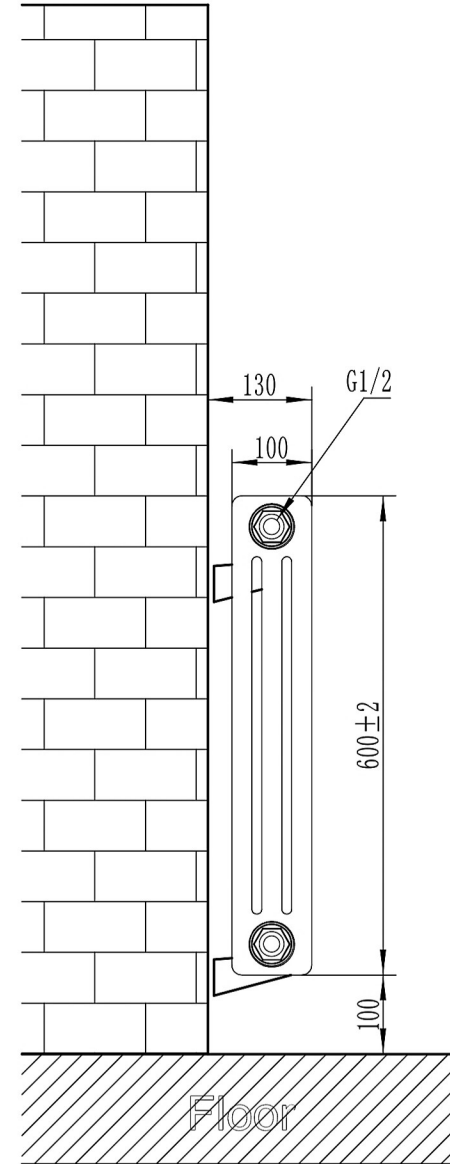

Rivassa 3 Column Horizontal 600 x 473mm.

Technical Drawing

Top view

Side view

Eastbrook 

Eastbrook Road, Gloucester GL4 3DB

Technical Helpline : 01452 317890

Mon - Fri / 8am - 5pm