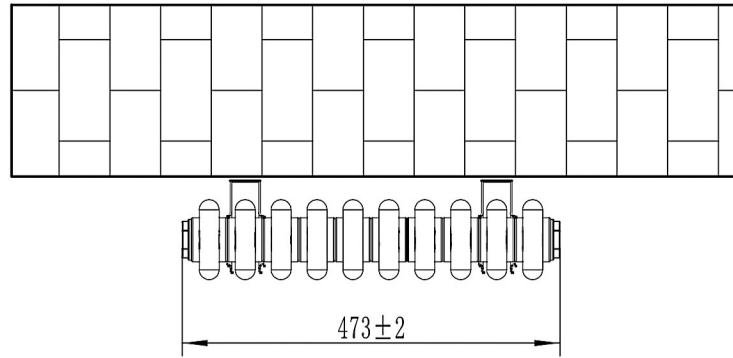

Rivassa 3 Column Horizontal 600 x 473mm.

Technical Drawing

Top view

Side view

Eastbrook 

Eastbrook Road, Gloucester GL4 3DB

Technical Helpline : 01452 317890

Mon - Fri / 8am - 5pm