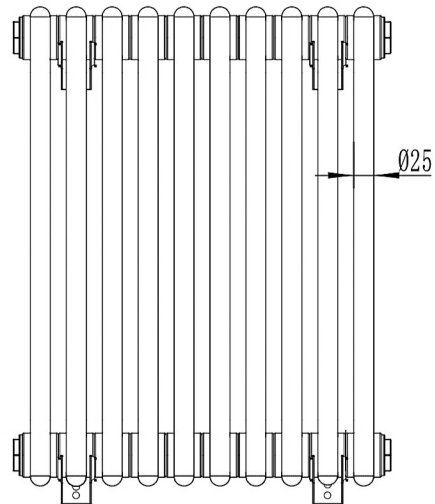

Rivassa 3 Column Horizontal 600 x 473mm.

Technical Drawing

Top view

Side view

Eastbrook 

Eastbrook Road, Gloucester GL4 3DB

Technical Helpline : 01452 317890

Mon - Fri / 8am - 5pm