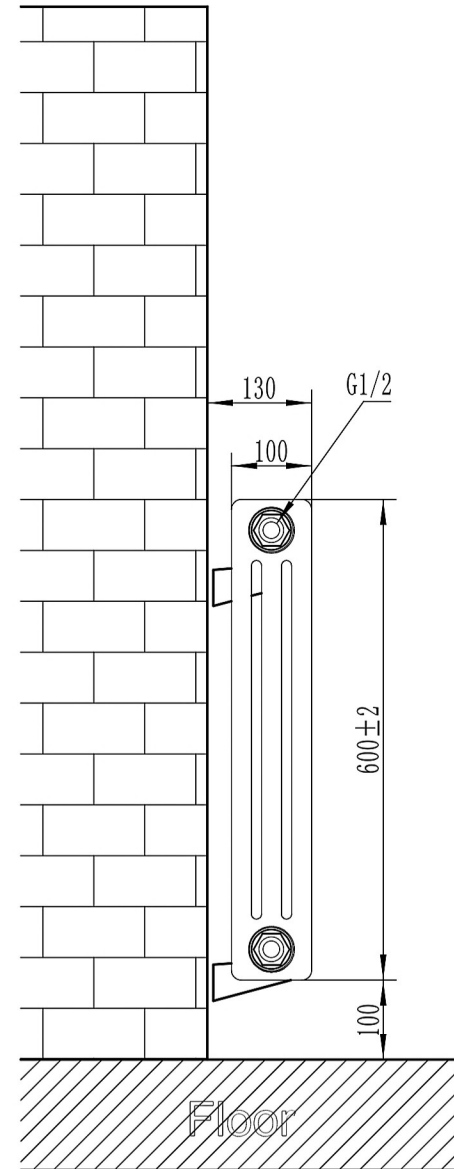

Rivassa 3 Column Horizontal 600 x 518mm.

Technical Drawing

Top view

Side view

Eastbrook 

Eastbrook Road, Gloucester GL4 3DB

Technical Helpline : 01452 317890

Mon - Fri / 8am - 5pm