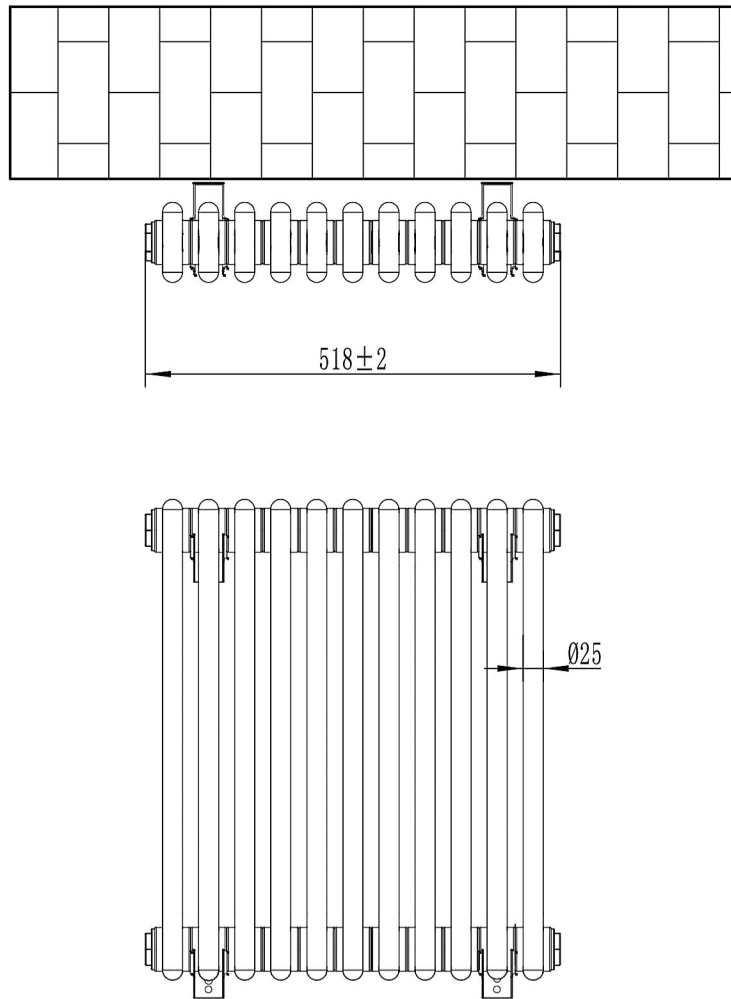

Rivassa 3 Column Horizontal 600 x 518mm.

Technical Drawing

Top view

Side view

Eastbrook 

Eastbrook Road, Gloucester GL4 3DB

Technical Helpline : 01452 317890

Mon - Fri / 8am - 5pm