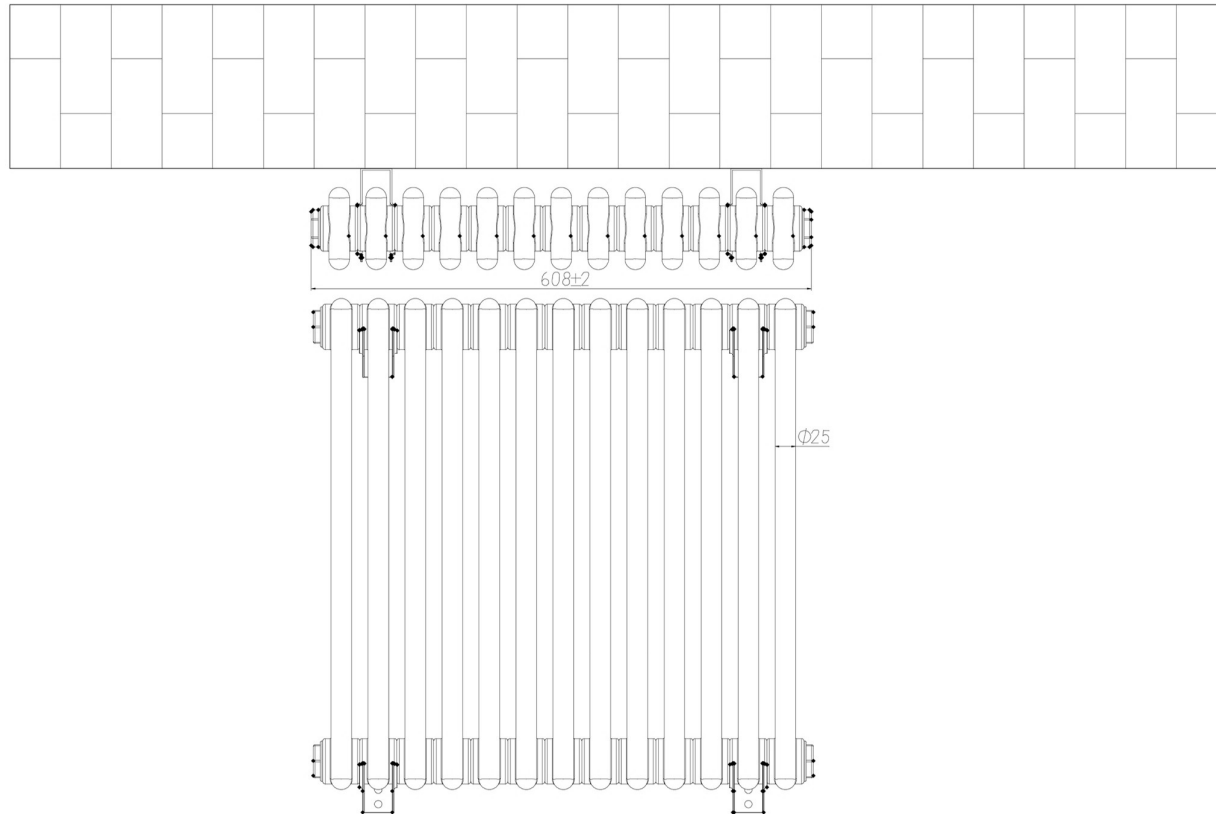

Rivassa 3 Column Horizontal 600 x 608mm.

Technical Drawing

Top view

Side view

Tappings off wall : 80mm.

Eastbrook 

Eastbrook Road, Gloucester GL4 3DB

Technical Helpline : 01452 317890