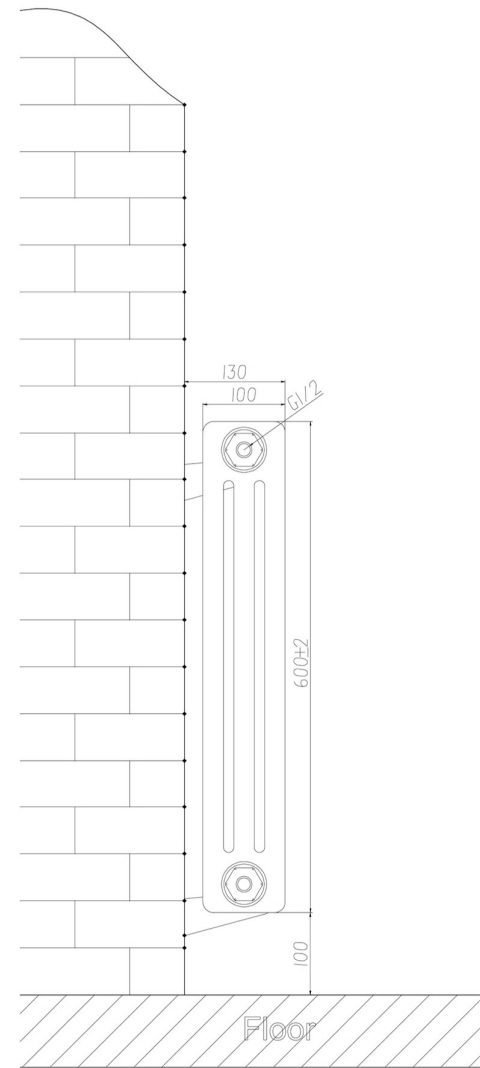

Rivassa 3 Column Horizontal 600 x 608mm.

Technical Drawing

Top view

Side view

Tappings off wall : 80mm.

Eastbrook 

Eastbrook Road, Gloucester GL4 3DB

Technical Helpline : 01452 317890