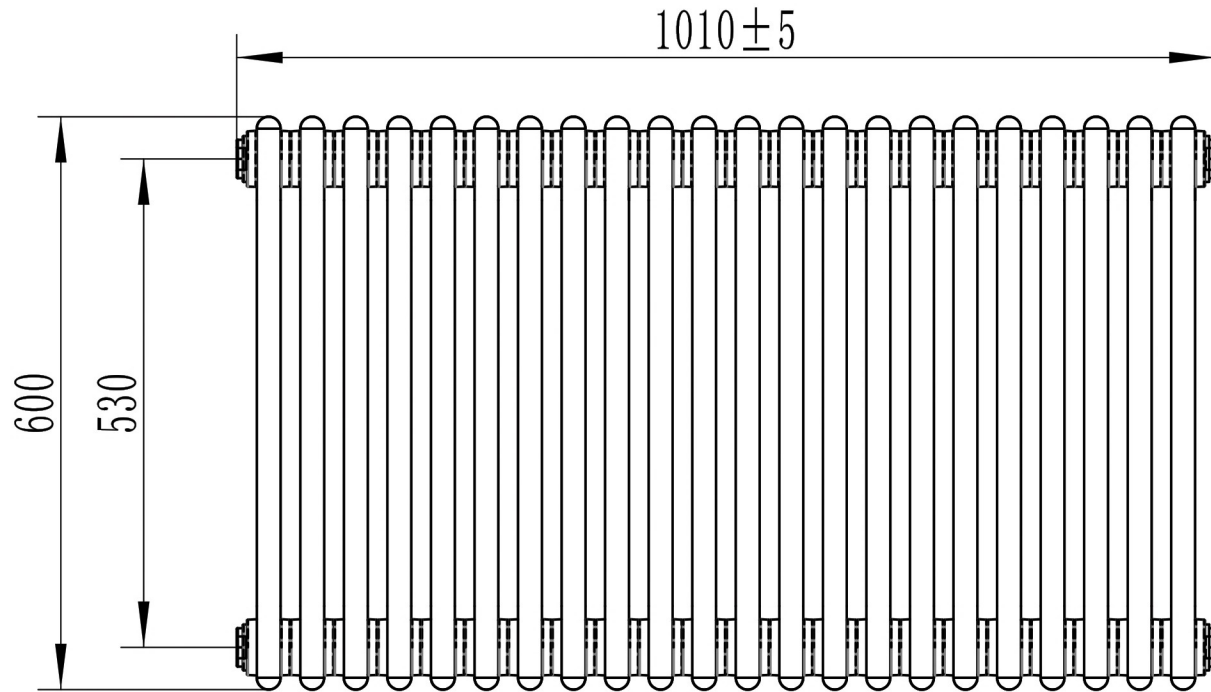

Rivassa 4 Column Horizontal 600 x 1010mm.

Technical Drawing

unit:mm

Eastbrook 

Eastbrook Road, Gloucester GL4 3DB

Technical Helpline : 01452 317890

Mon - Fri / 8am - 5pm

Email : technical@eastbrookco.com