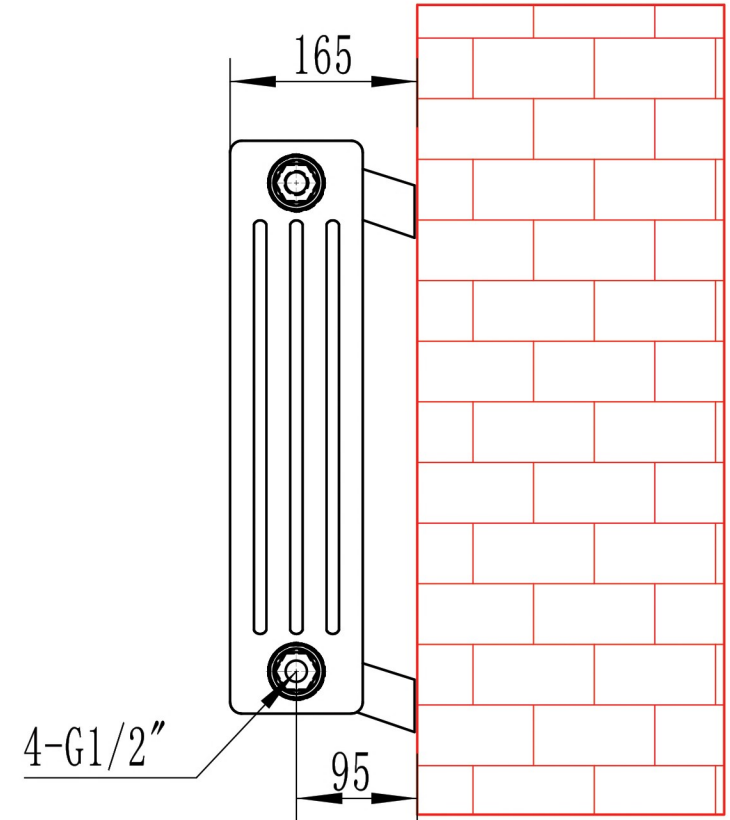

Rivassa 4 Column Horizontal 600 x 1010mm.

Technical Drawing

unit:mm

Eastbrook 

Eastbrook Road, Gloucester GL4 3DB

Technical Helpline : 01452 317890

Mon - Fri / 8am - 5pm

Email : technical@eastbrookco.com