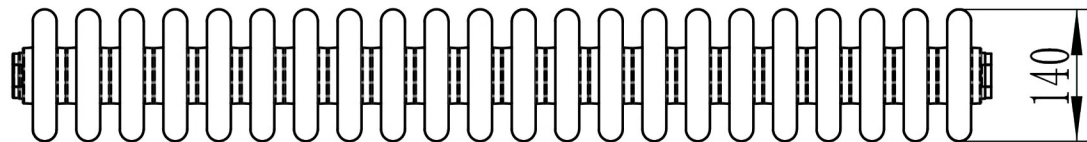

Rivassa 4 Column Horizontal 600 x 1010mm.

Technical Drawing

unit:mm

Eastbrook 

Eastbrook Road, Gloucester GL4 3DB

Technical Helpline : 01452 317890

Mon - Fri / 8am - 5pm

Email : technical@eastbrookco.com