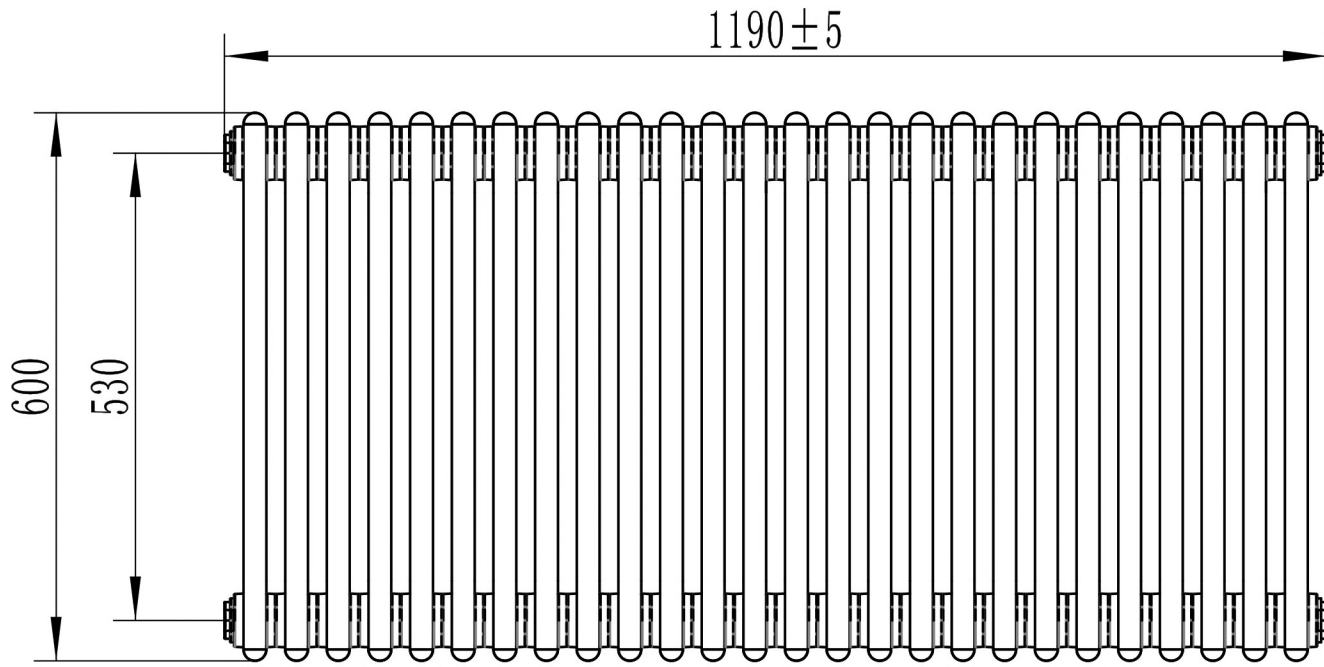

Rivassa 4 Column Horizontal 600 x 1190mm.

Technical Drawing

unit:mm

Eastbrook 

Eastbrook Road, Gloucester GL4 3DB

Technical Helpline : 01452 317890

Mon - Fri / 8am - 5pm

Email : technical@eastbrookco.com