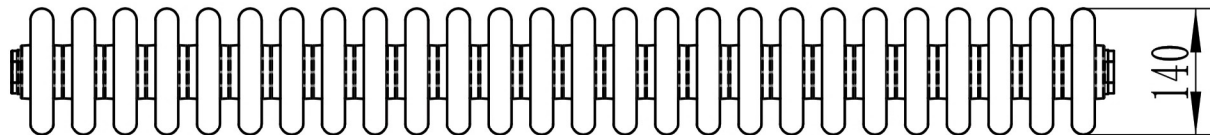

Rivassa 4 Column Horizontal 600 x 1190mm.

Technical Drawing

unit:mm

Eastbrook 

Eastbrook Road, Gloucester GL4 3DB

Technical Helpline : 01452 317890

Mon - Fri / 8am - 5pm

Email : technical@eastbrookco.com