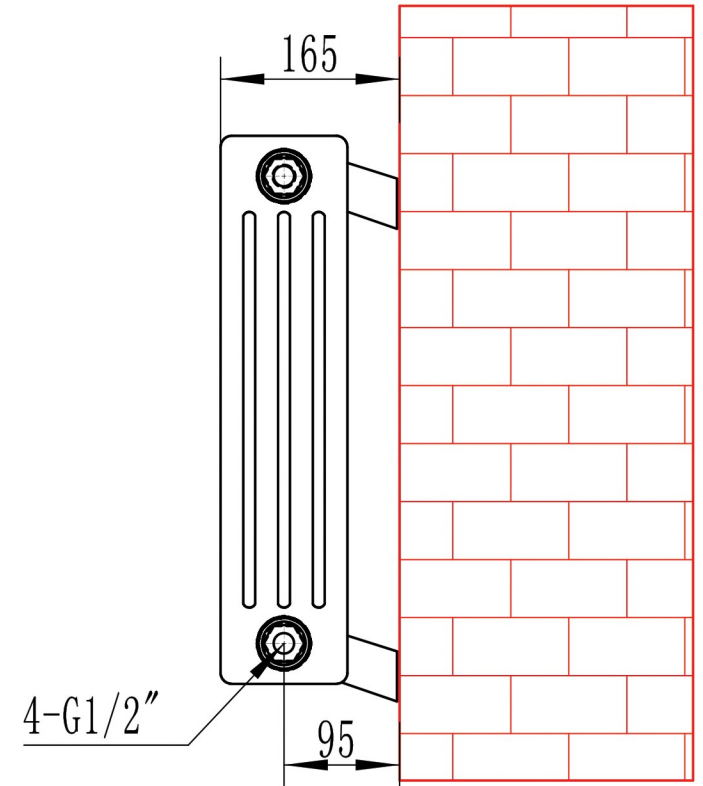

Rivassa 4 Column Horizontal 600 x 1190mm.

Technical Drawing

unit:mm

Eastbrook 

Eastbrook Road, Gloucester GL4 3DB

Technical Helpline : 01452 317890

Mon - Fri / 8am - 5pm

Email : technical@eastbrookco.com