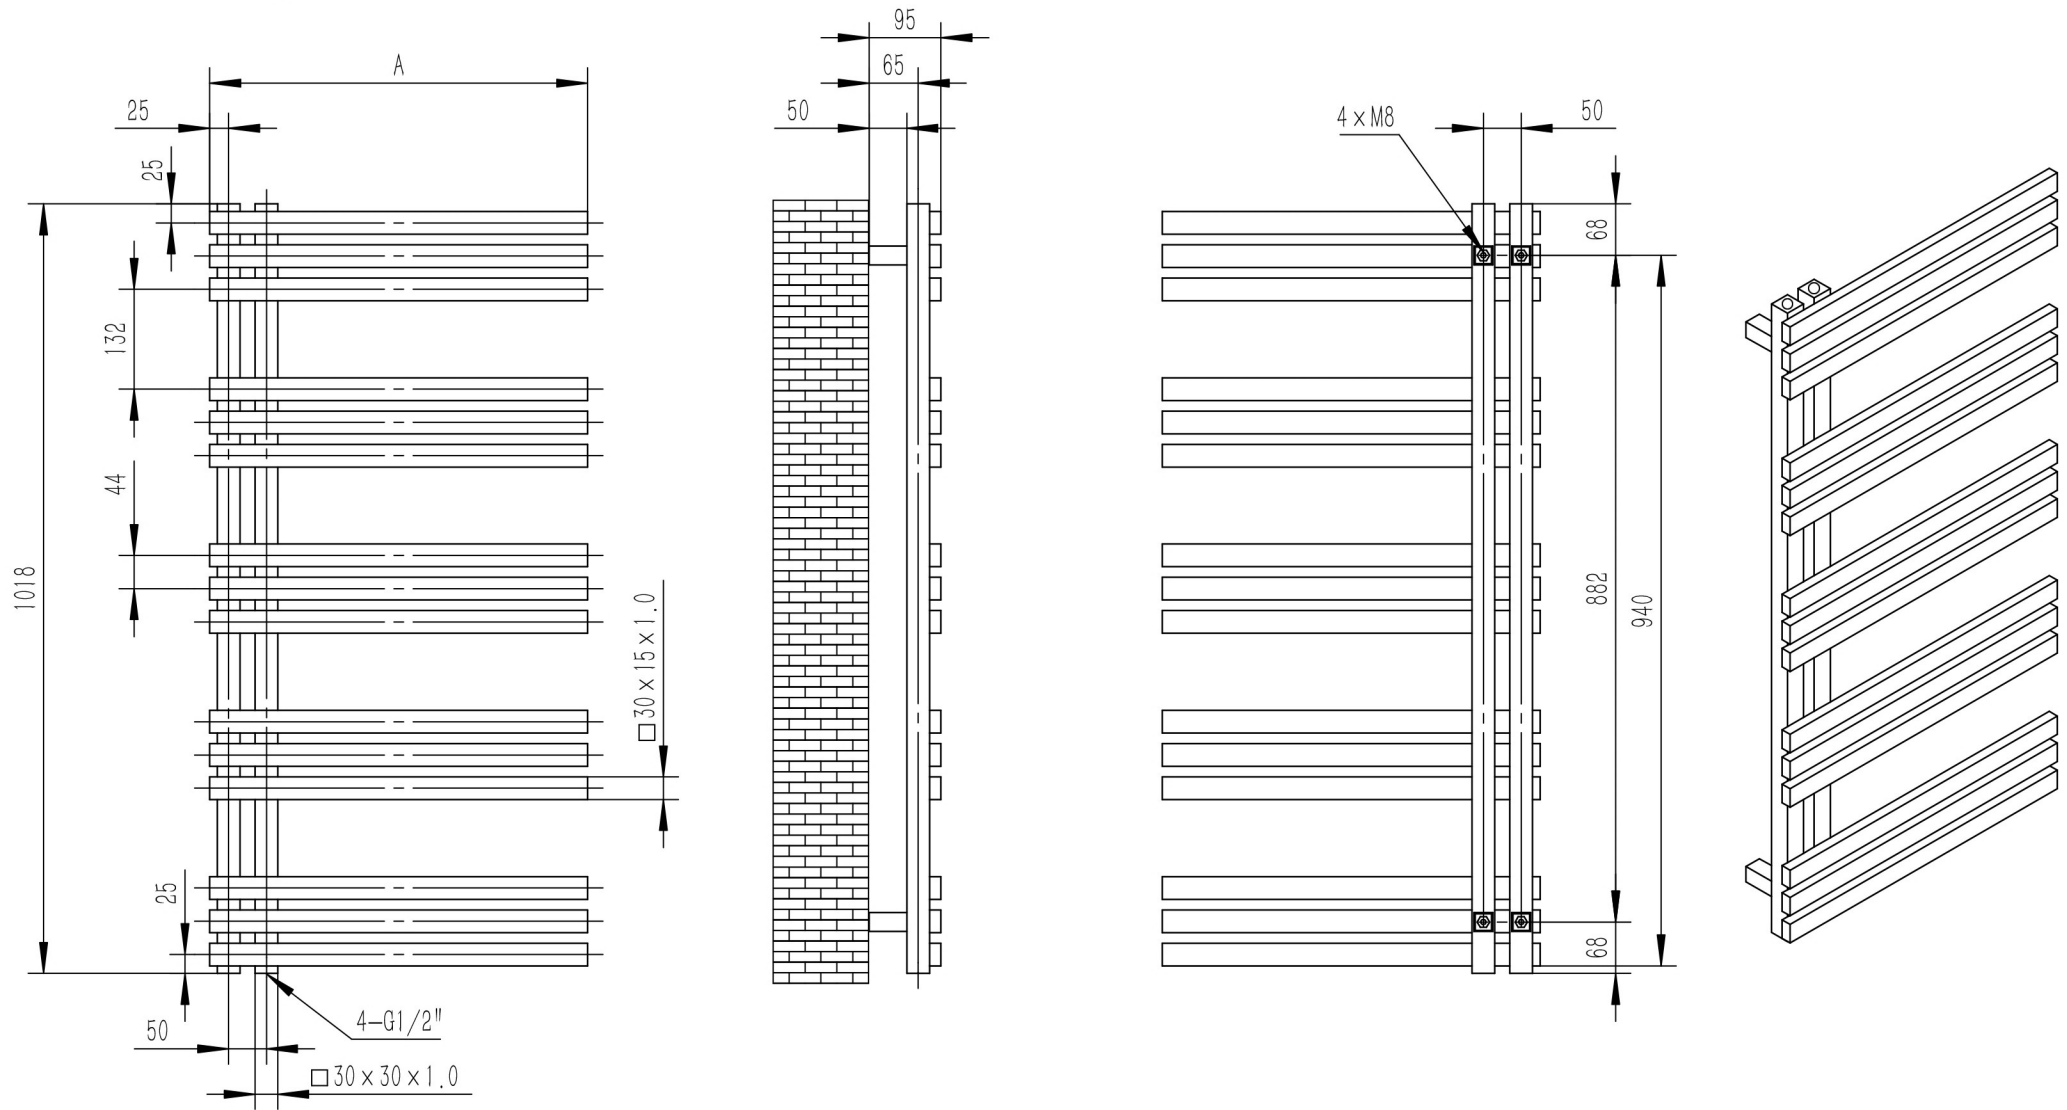

# Rizano Stainless Steel Towel Rail

## Technical Drawing

A
500
600