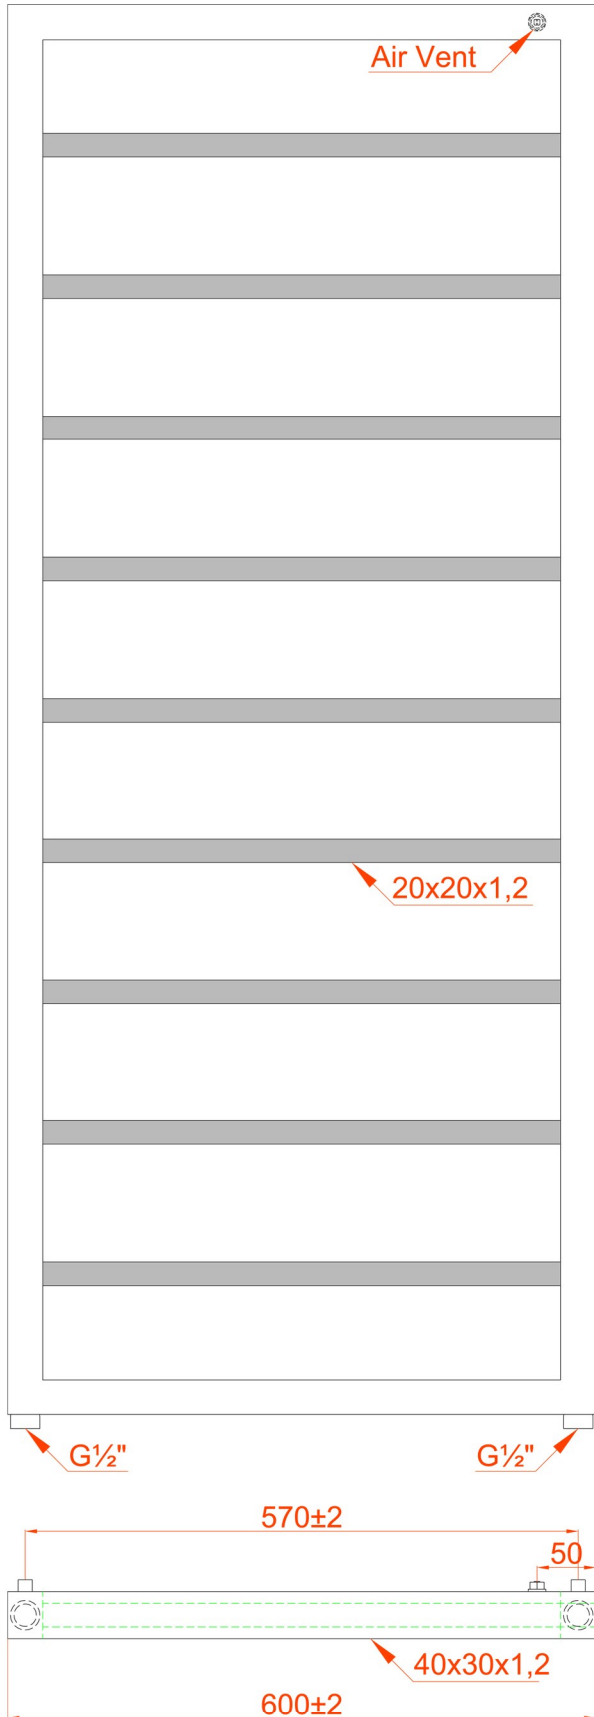

Ryton 1200 x 600mm. Technical Drawing

* Element can only be fitted on the right hand side.