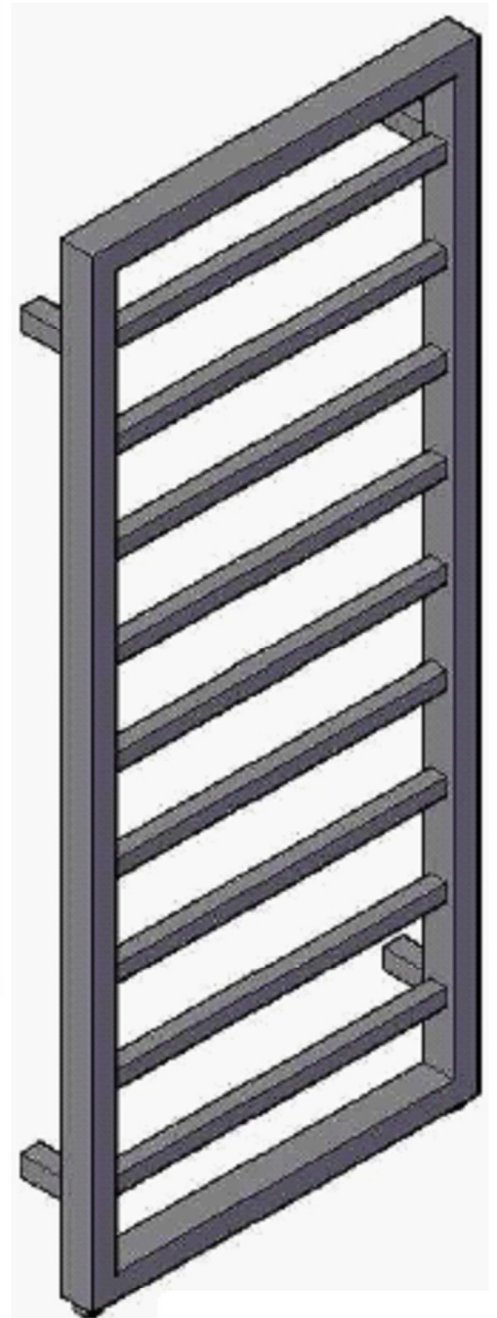

Ryton 1200 x 600mm. Technical Drawing

* Element can only be fitted on the right hand side.