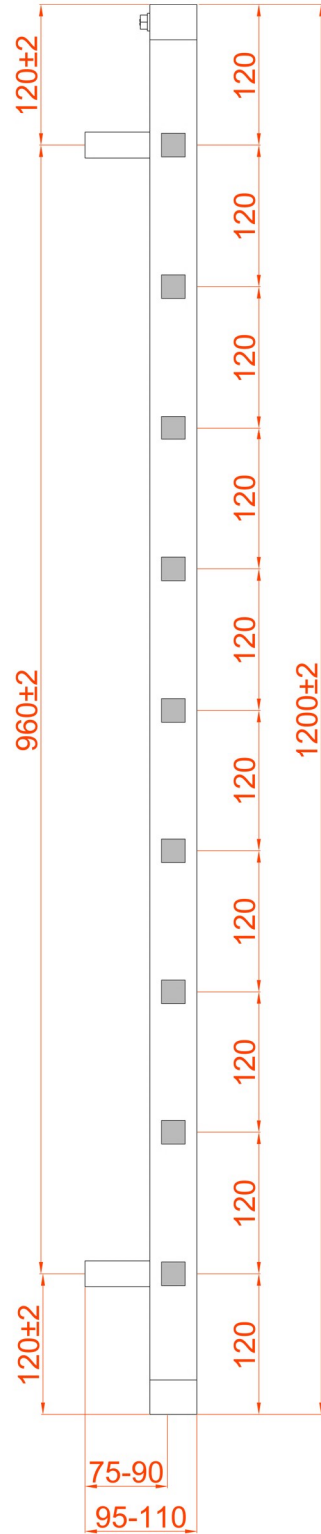

Ryton 1200 x 600mm. Technical Drawing

* Element can only be fitted on the right hand side.