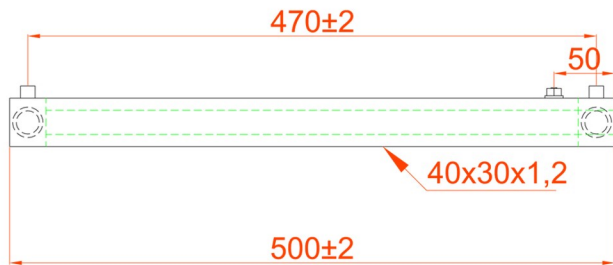

# Ryton 800 x 500mm. Technical Drawing

\* Element can only be fitted on the right hand side.

**Eastbrook**   
 Eastbrook Road, Gloucester GL4 3DB  
 Technical Helpline : 01452 317890  
 Mon - Fri / 8am - 5pm  
 Email : [technical@eastbrookco.com](mailto:technical@eastbrookco.com)