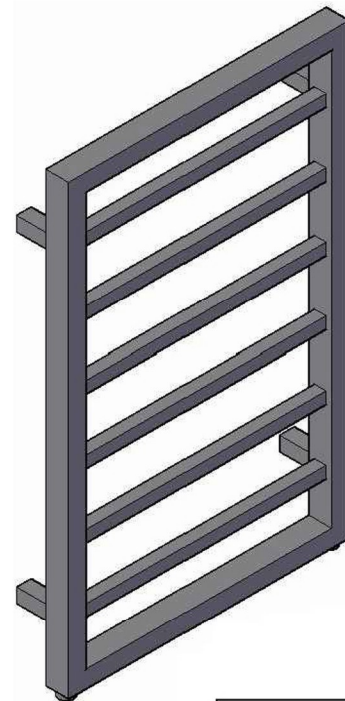

# Ryton 800 x 500mm. Technical Drawing

\* Element can only be fitted on the right hand side.

**Eastbrook**   
 Eastbrook Road, Gloucester GL4 3DB  
 Technical Helpline : 01452 317890  
 Mon - Fri / 8am - 5pm  
 Email : [technical@eastbrookco.com](mailto:technical@eastbrookco.com)