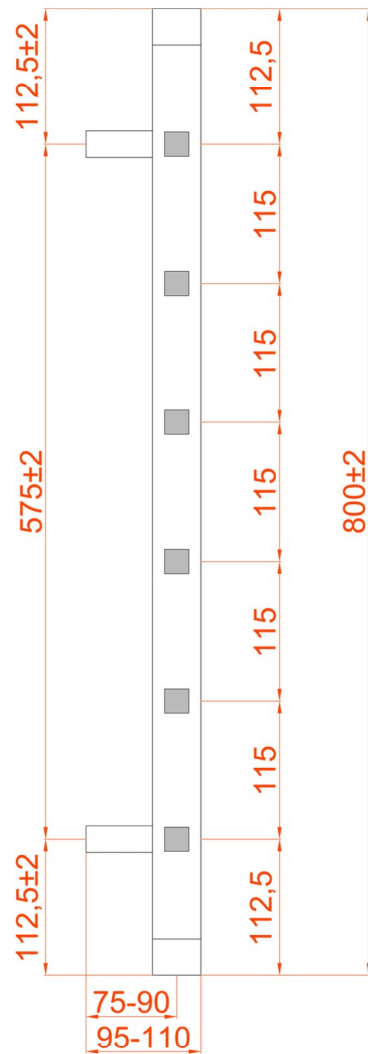

# Ryton 800 x 500mm. Technical Drawing

\* Element can only be fitted on the right hand side.

**Eastbrook**   
 Eastbrook Road, Gloucester GL4 3DB  
 Technical Helpline : 01452 317890  
 Mon - Fri / 8am - 5pm  
 Email : [technical@eastbrookco.com](mailto:technical@eastbrookco.com)