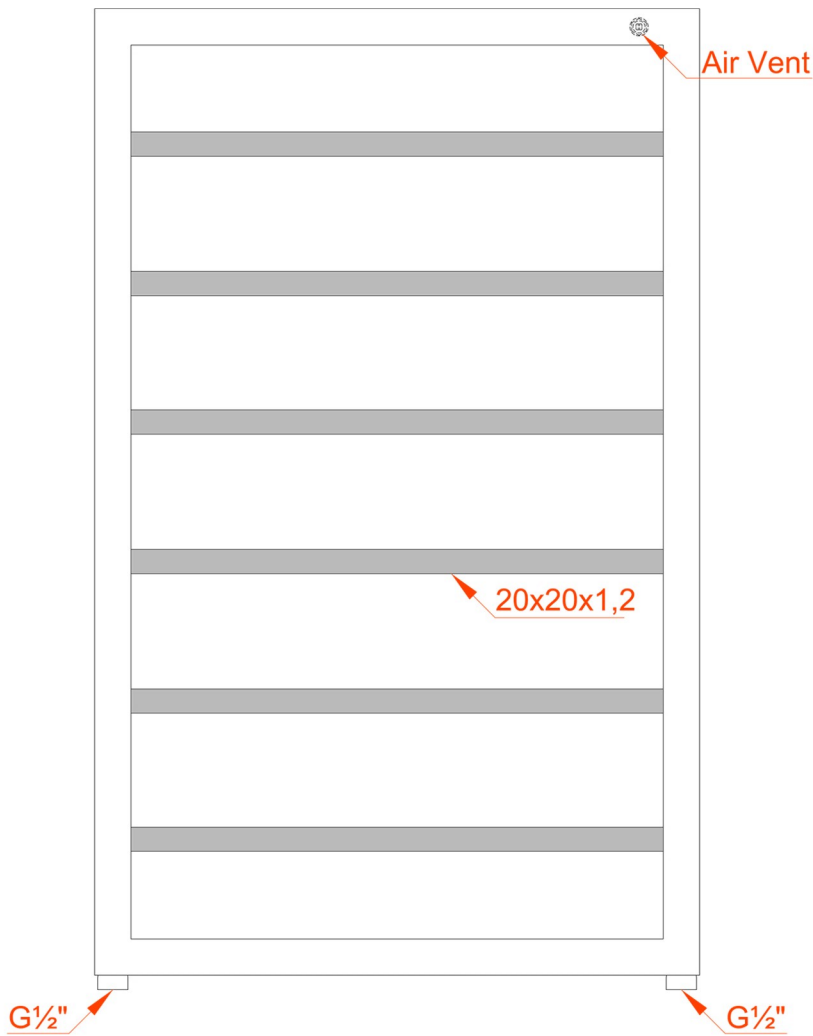

# Ryton 800 x 500mm. Technical Drawing

\* Element can only be fitted on the right hand side.

**Eastbrook**   
 Eastbrook Road, Gloucester GL4 3DB  
 Technical Helpline : 01452 317890  
 Mon - Fri / 8am - 5pm  
 Email : [technical@eastbrookco.com](mailto:technical@eastbrookco.com)