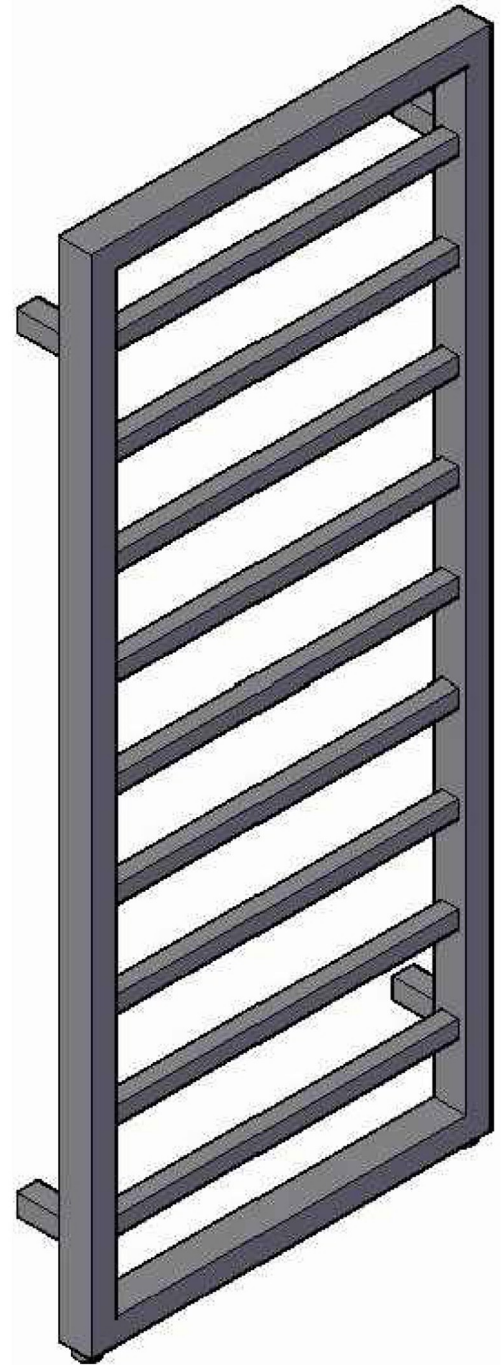

Ryton 1200 x 500mm. Technical Drawing

* Element can only be fitted on the right hand side.