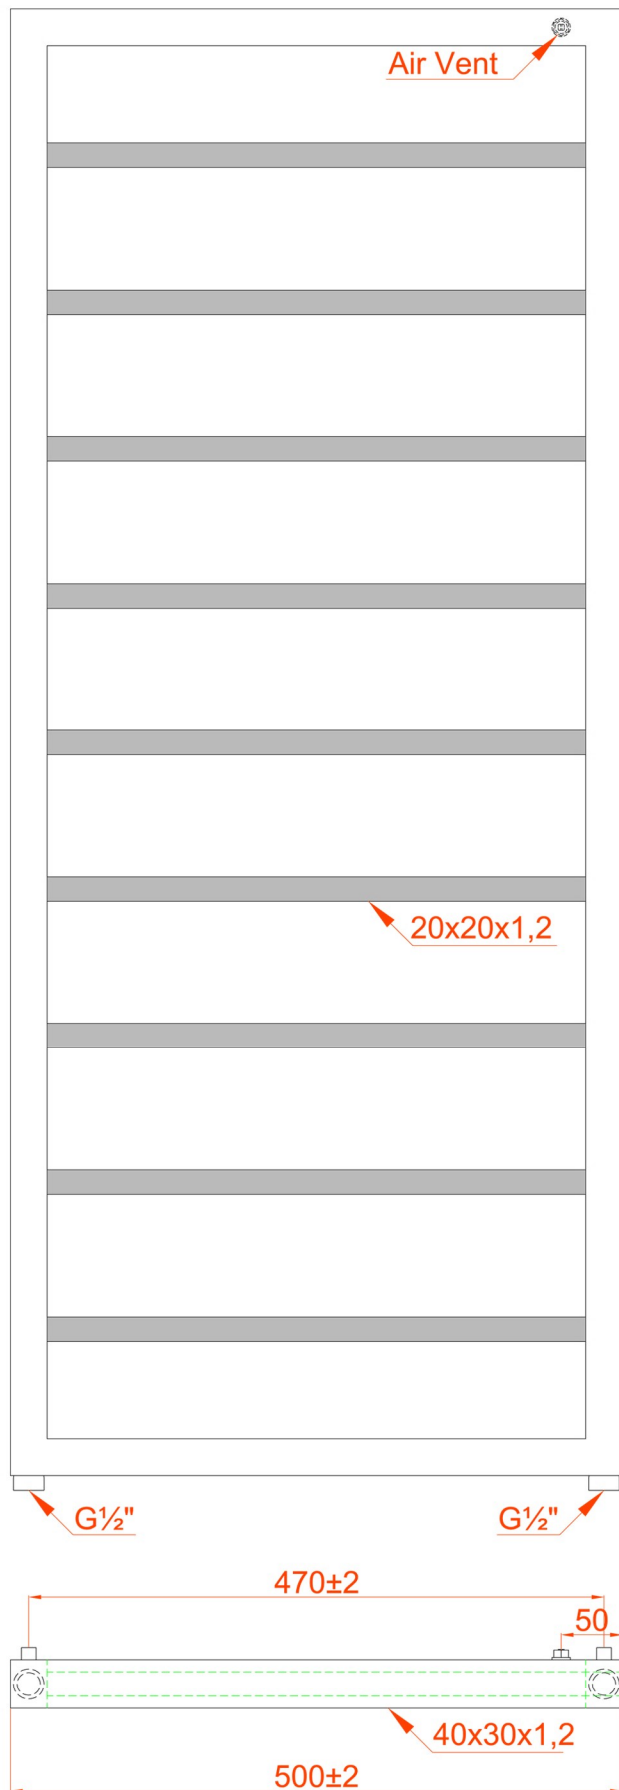

Ryton 1200 x 500mm. Technical Drawing

* Element can only be fitted on the right hand side.