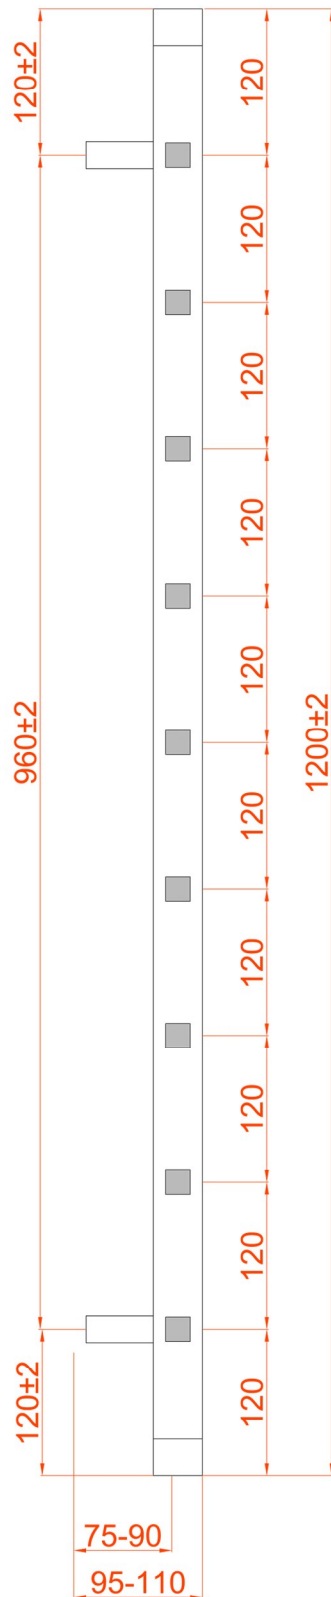

Ryton 1200 x 500mm. Technical Drawing

* Element can only be fitted on the right hand side.