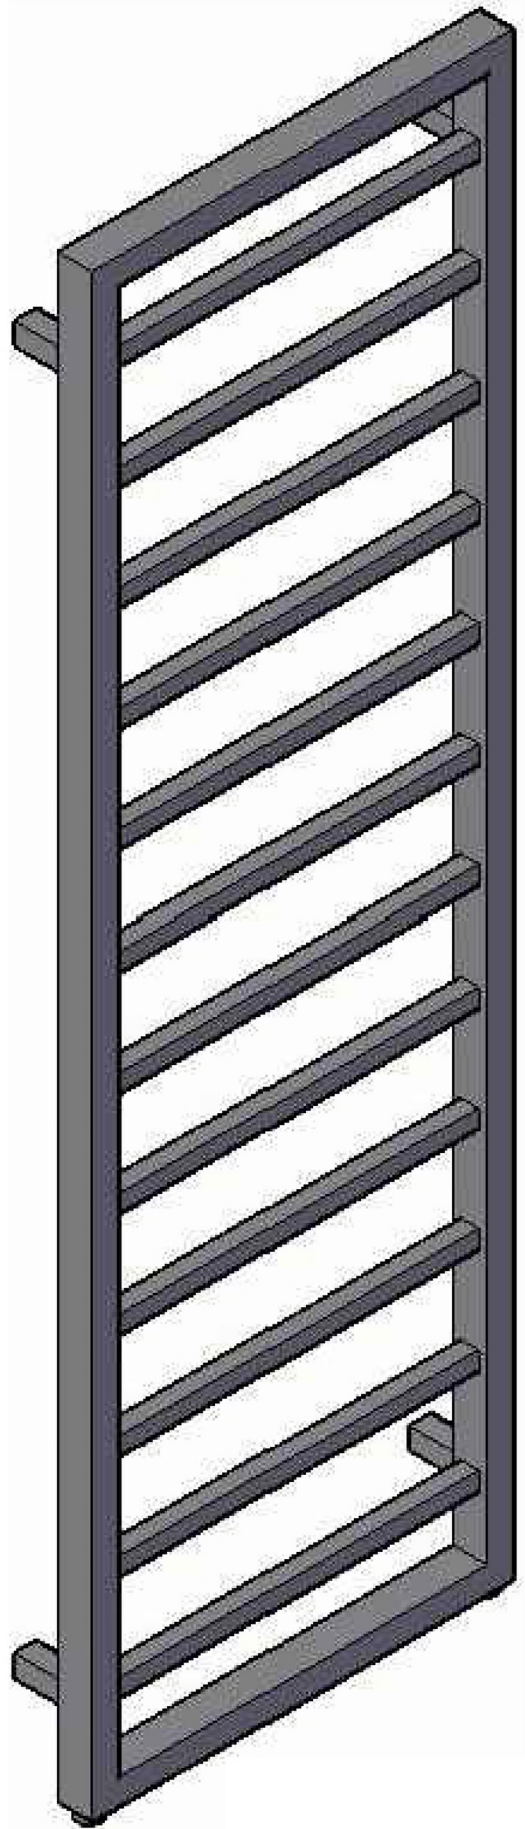

Ryton 1600 x 500mm. Technical Drawing

* Element can only be fitted on the right hand side.

Eastbrook 
 Eastbrook Road, Gloucester GL4 3DB
 Technical Helpline : 01452 317890
 Mon - Fri / 8am - 5pm
 Email : technical@eastbrookco.com