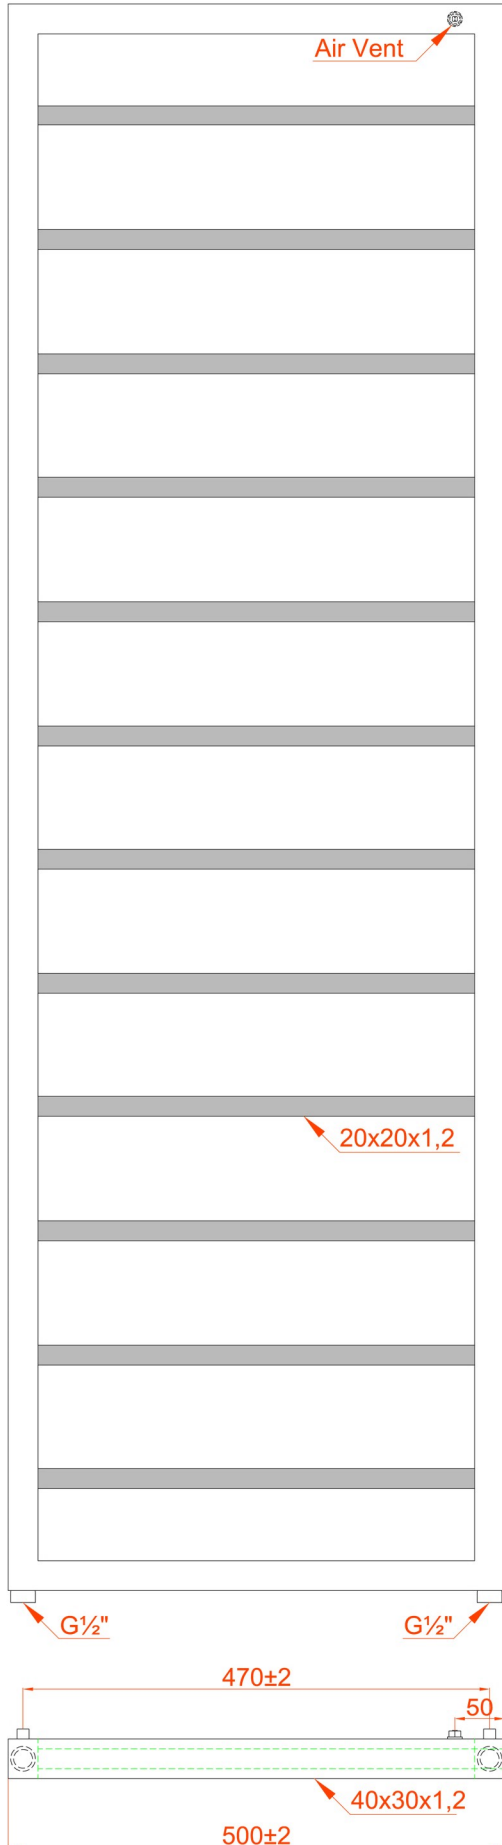

Ryton 1600 x 500mm. Technical Drawing

* Element can only be fitted on the right hand side.

Eastbrook 
 Eastbrook Road, Gloucester GL4 3DB
 Technical Helpline : 01452 317890
 Mon - Fri / 8am - 5pm
 Email : technical@eastbrookco.com