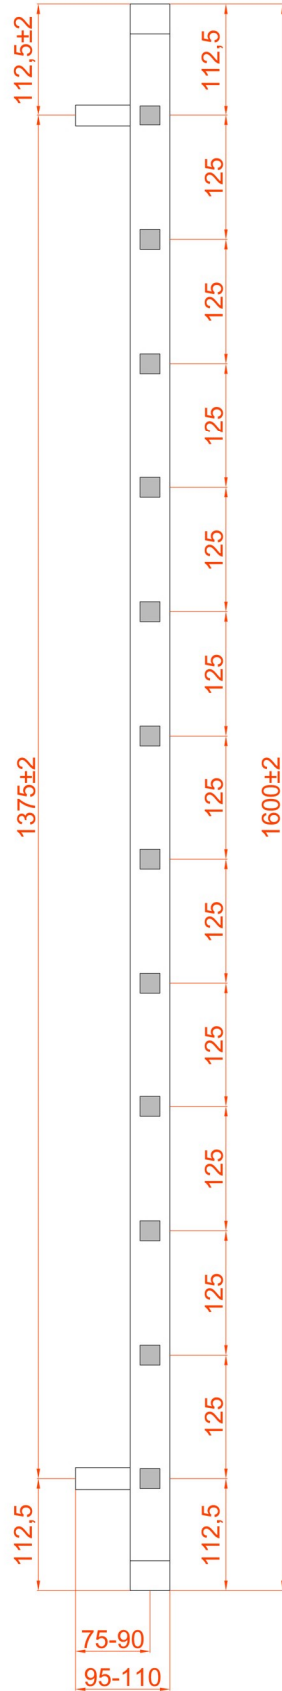

Ryton 1600 x 500mm. Technical Drawing

* Element can only be fitted on the right hand side.

Eastbrook 
 Eastbrook Road, Gloucester GL4 3DB
 Technical Helpline : 01452 317890
 Mon - Fri / 8am - 5pm
 Email : technical@eastbrookco.com