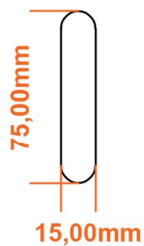

Santero Towel Rail 1200 x 600mm.

Technical Drawing

A SECTION

B SECTION

scale: 1/2