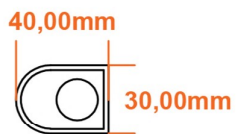

Santero Towel Rail 1200 x 600mm.

Technical Drawing

A SECTION

B SECTION

scale: 1/2