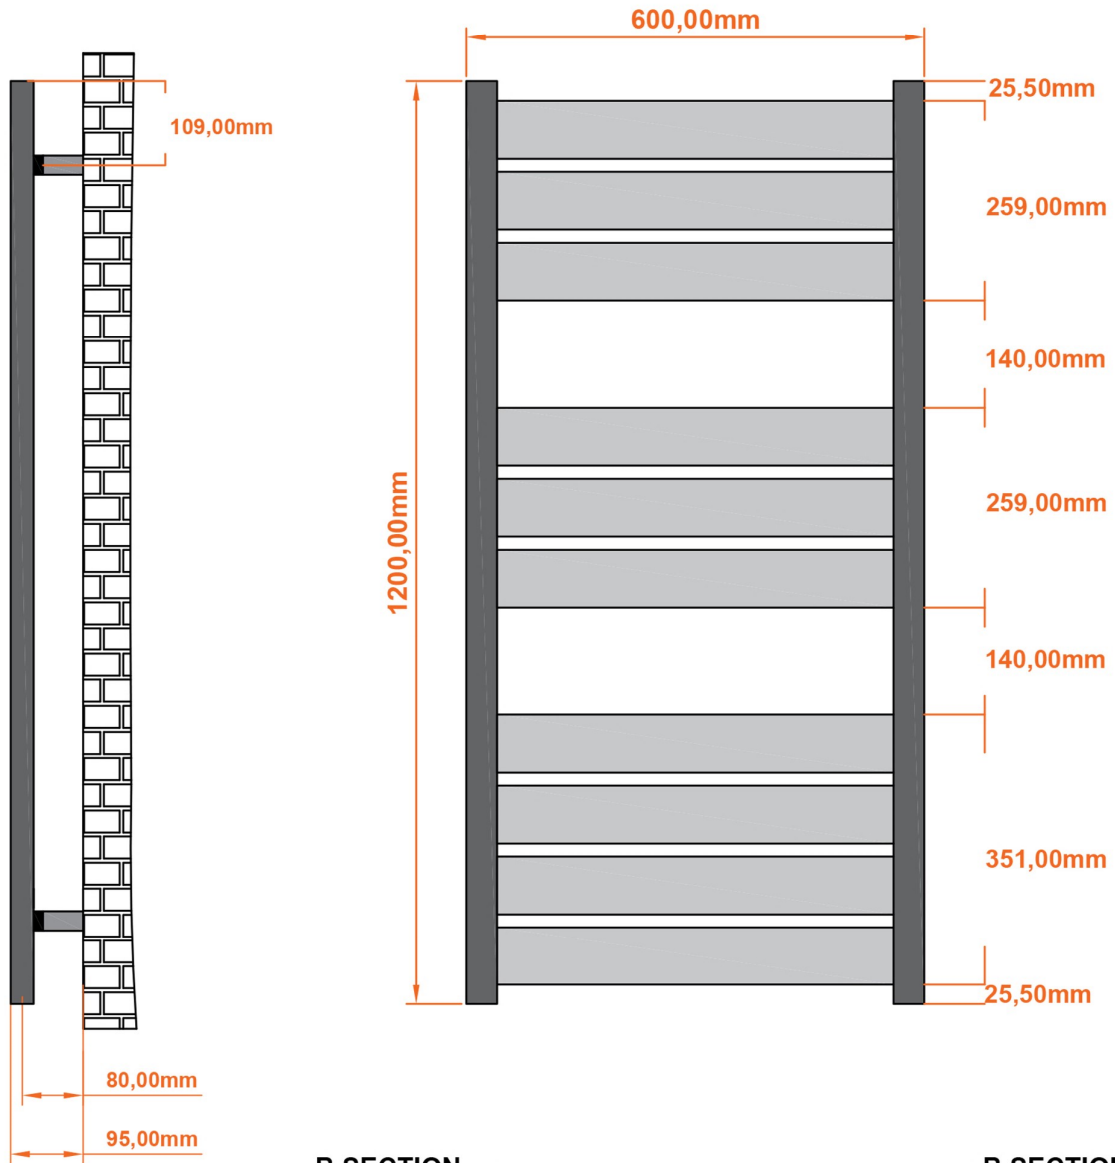

Santero Towel Rail 1200 x 600mm.

Technical Drawing

A SECTION

B SECTION

scale: 1/2