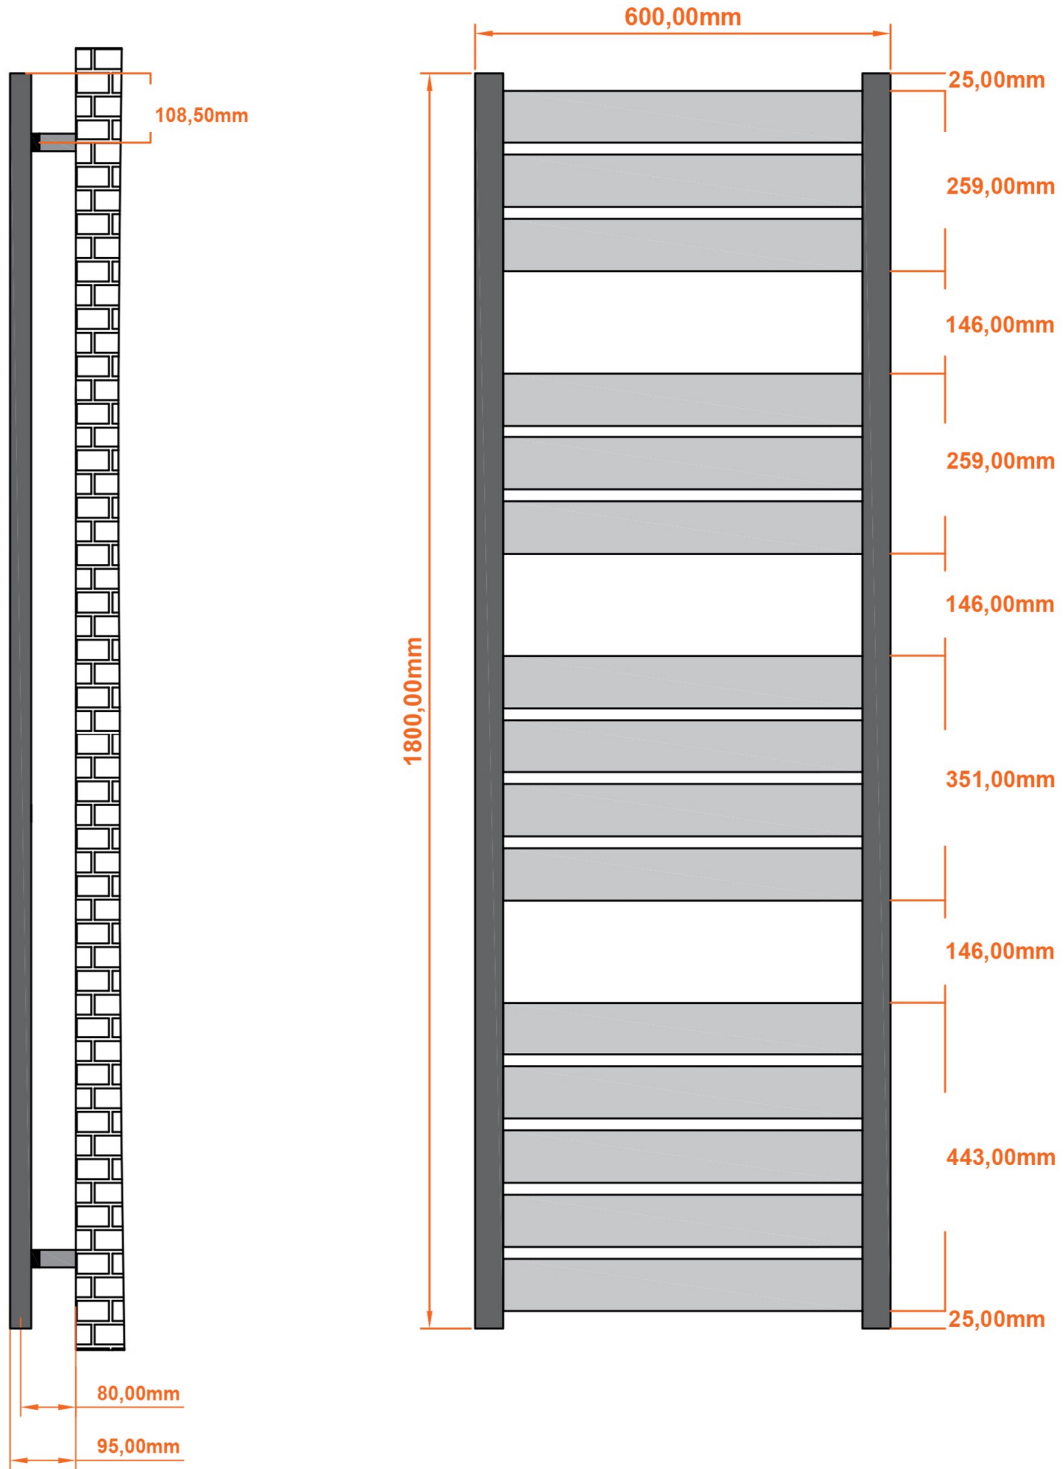

# Santero Towel Rail 1800 x 600mm.

## Technical Drawing

A SECTION

scale: 1/2

B SECTION

B SECTION

**Eastbrook** 

Eastbrook Road, Gloucester GL4 3DB

Technical Helpline : 01452 317890