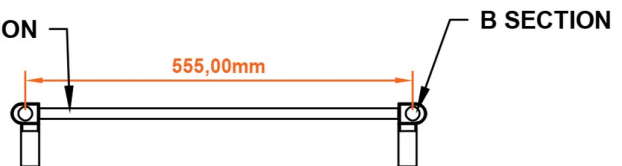

## Technical Drawing

A SECTION

scale: 1/2

B SECTION

B SECTION

**Eastbrook** 

Eastbrook Road, Gloucester GL4 3DB

Technical Helpline : 01452 317890