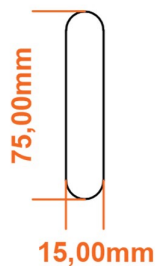

Santero Towel Rail 800 x 500mm.

Technical Drawing

A SECTION

scale:1/2

B SECTION

Eastbrook 

Eastbrook Road, Gloucester GL4 3DB

Technical Helpline : 01452 317890