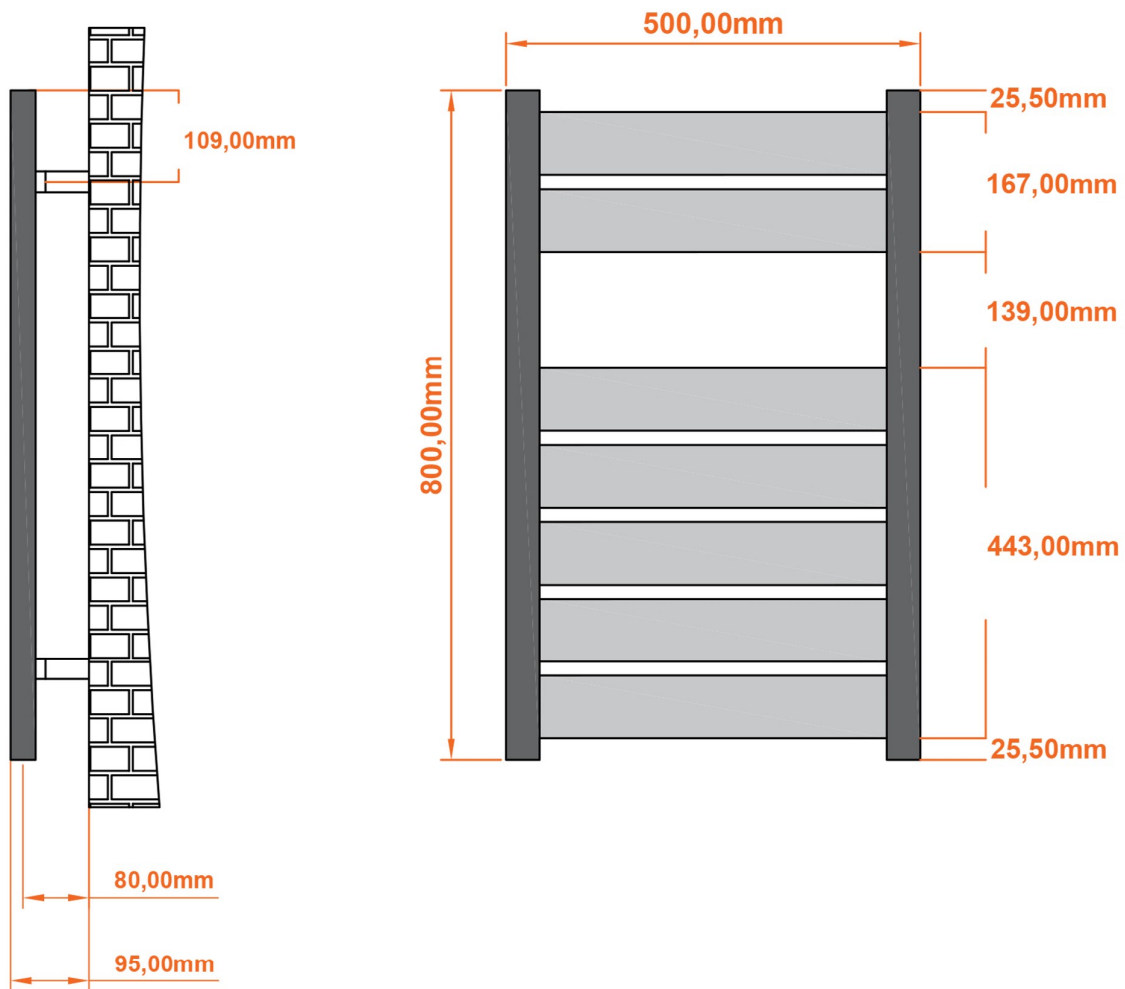

Santero Towel Rail 800 x 500mm.

Technical Drawing

A SECTION

scale:1/2

B SECTION

Eastbrook 

Eastbrook Road, Gloucester GL4 3DB

Technical Helpline : 01452 317890