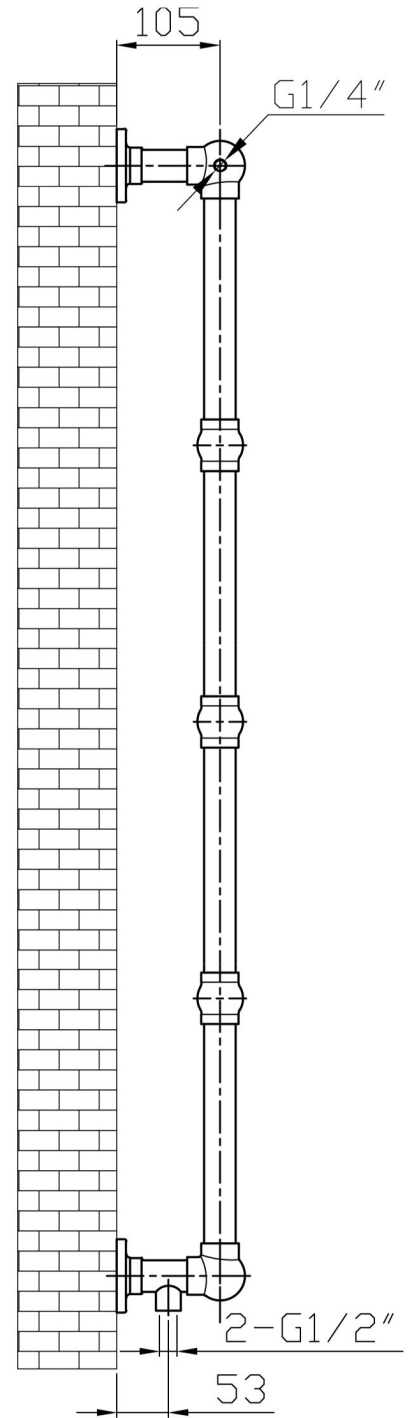

Stour 1195 x 500mm. Technical Drawing

Unit: mm

Tappings : 426mm.

Tappings from wall : 53mm.

Distance from wall : 130mm.

This product should be fitted by a fully qualified installer.

Eastbrook 

Eastbrook Road, Gloucester GL4 3DB
 Technical Helpline : 01452 317890
 Mon - Fri / 8am - 5pm
 Email : technical@eastbrookco.com