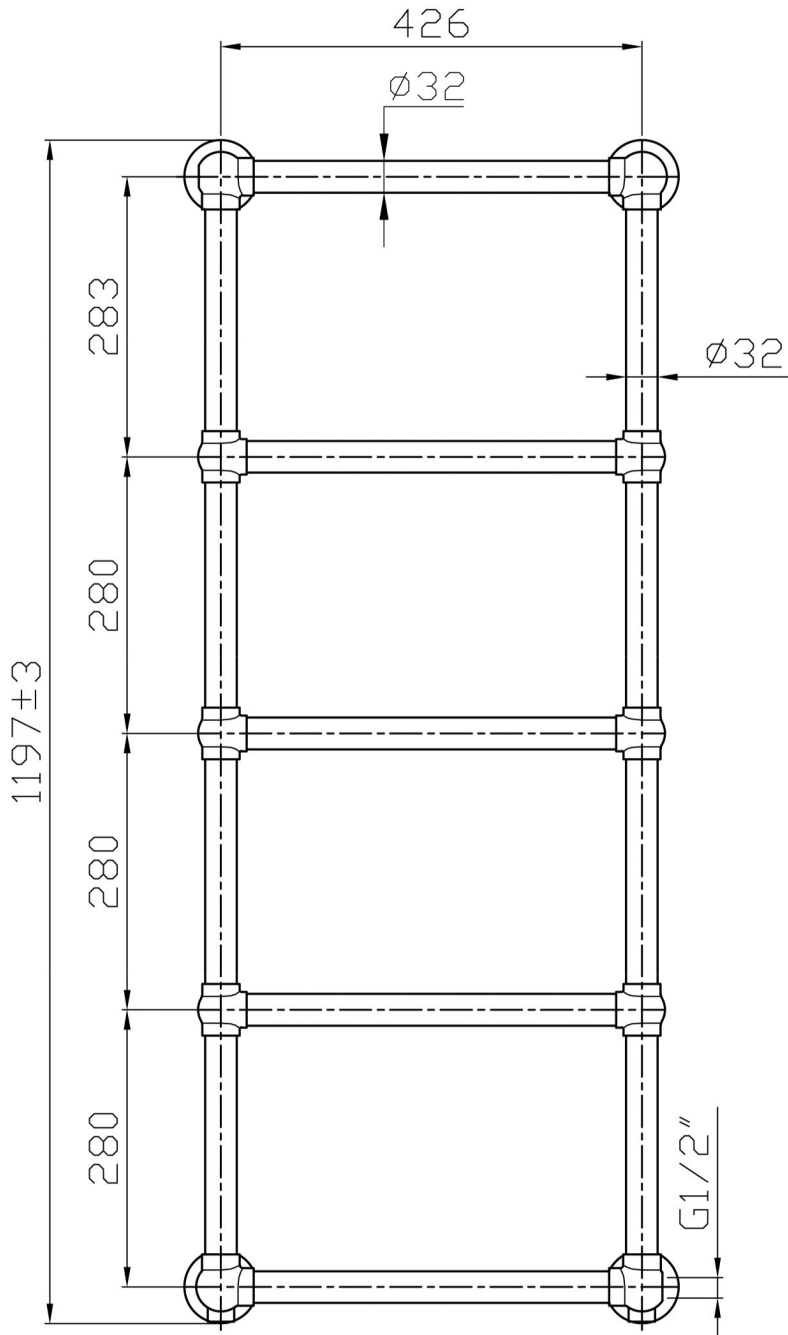

Stour 1195 x 500mm. Technical Drawing

Unit: mm

Tappings : 426mm.

Tappings from wall : 53mm.

Distance from wall : 130mm.

This product should be fitted by a fully qualified installer.

Eastbrook 

Eastbrook Road, Gloucester GL4 3DB
 Technical Helpline : 01452 317890
 Mon - Fri / 8am - 5pm
 Email : technical@eastbrookco.com