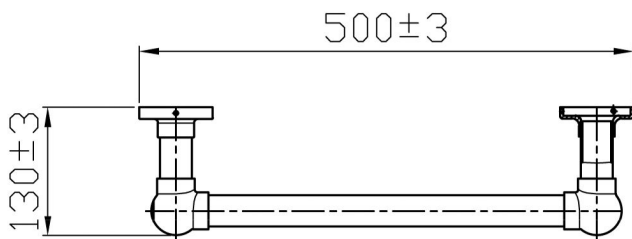

Stour 1195 x 500mm. Technical Drawing

Unit: mm

Tappings : 426mm.

Tappings from wall : 53mm.

Distance from wall : 130mm.

This product should be fitted by a fully qualified installer.

Eastbrook 

Eastbrook Road, Gloucester GL4 3DB
 Technical Helpline : 01452 317890
 Mon - Fri / 8am - 5pm
 Email : technical@eastbrookco.com