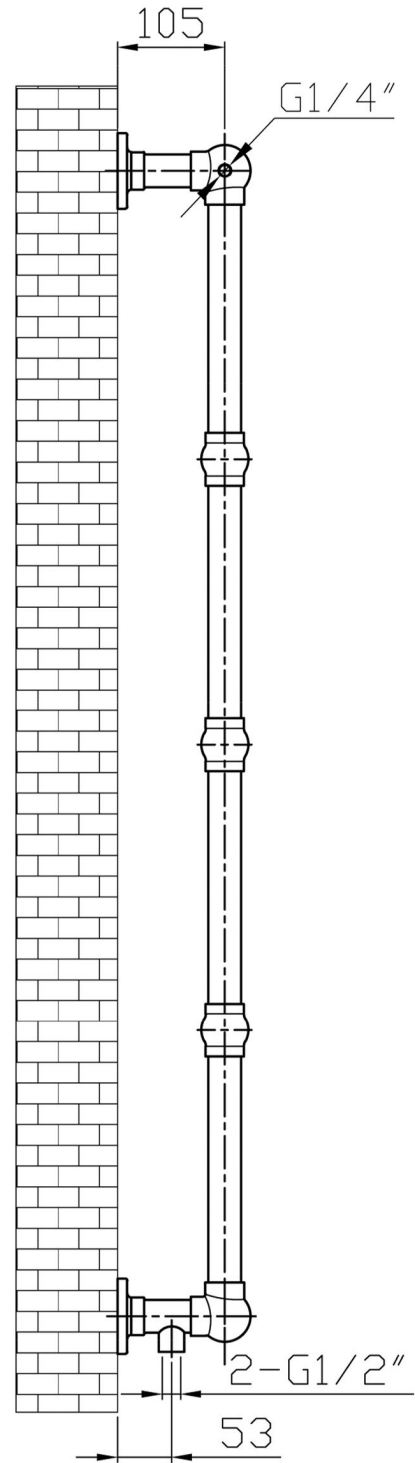

Stour 1195 x 600mm. Technical Drawing

Unit: mm

Tappings : 526mm.

Tappings from wall : 53mm.

Distance from wall : 130mm.

This product should be fitted by a fully qualified installer.

Eastbrook 

Eastbrook Road, Gloucester GL4 3DB
 Technical Helpline : 01452 317890
 Mon - Fri / 8am - 5pm
 Email : technical@eastbrookco.com