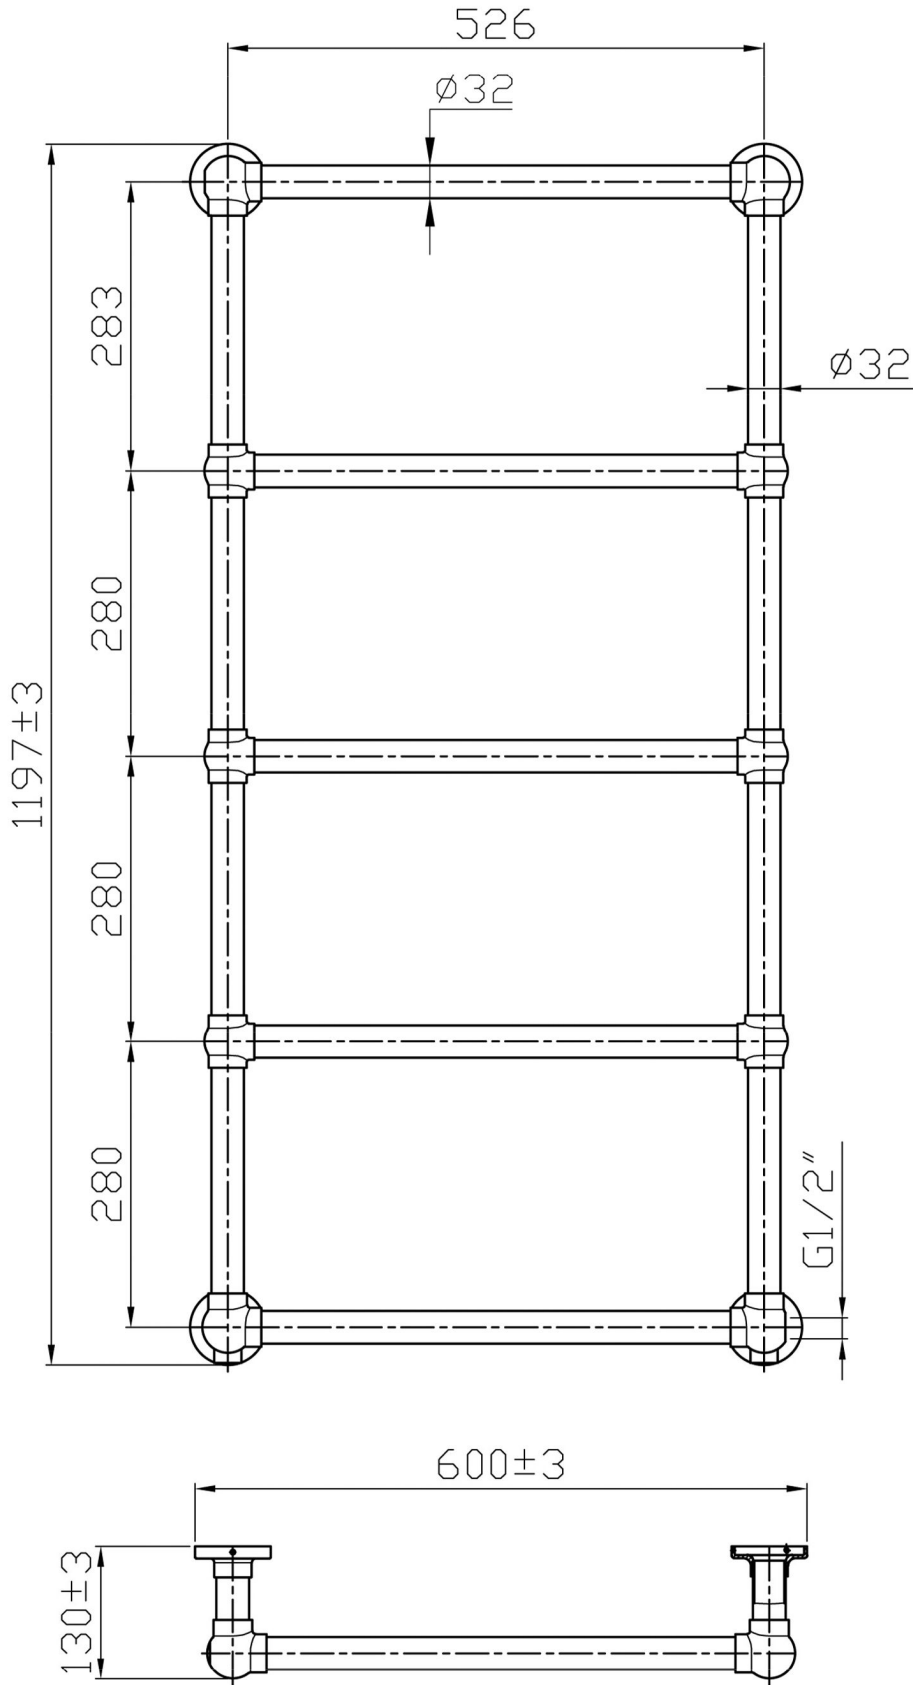

Stour 1195 x 600mm. Technical Drawing

Unit: mm

Tappings : 526mm.

Tappings from wall : 53mm.

Distance from wall : 130mm.

This product should be fitted by a fully qualified installer.

Eastbrook 

Eastbrook Road, Gloucester GL4 3DB
 Technical Helpline : 01452 317890
 Mon - Fri / 8am - 5pm
 Email : technical@eastbrookco.com