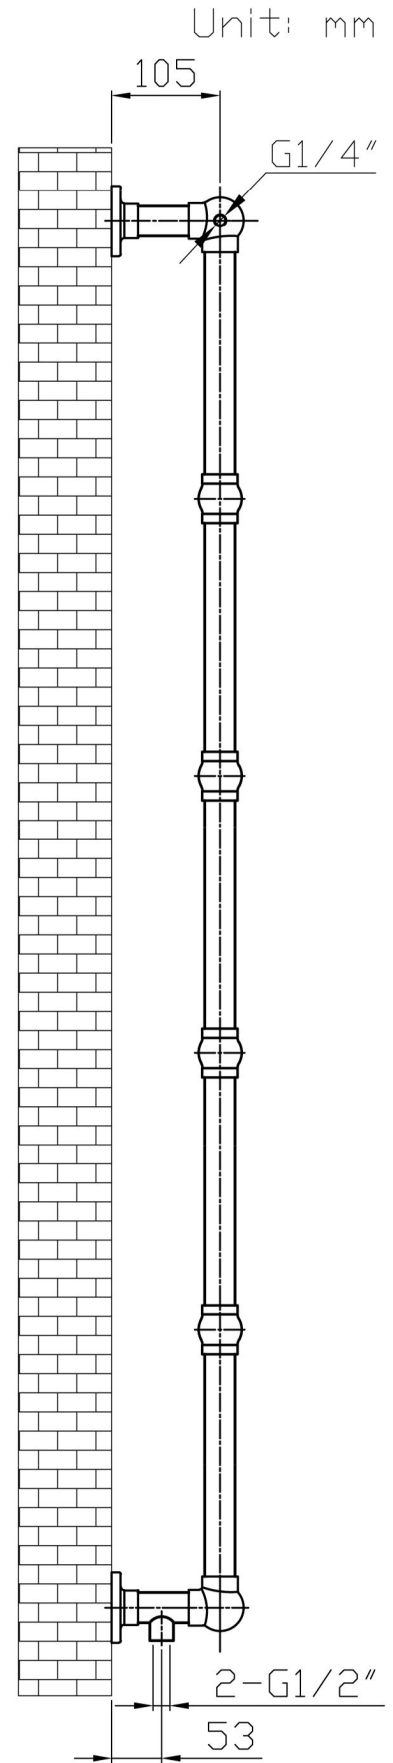

# Stour 1550 x 500mm. Technical Drawing

Tappings : 426mm.

Tappings from wall : 53mm.

Distance from wall : 130mm.

**This product should be fitted by a fully qualified installer.**

**Eastbrook** 

Eastbrook Road, Gloucester GL4 3DB  
 Technical Helpline : 01452 317890  
 Mon - Fri / 8am - 5pm  
 Email : [technical@eastbrookco.com](mailto:technical@eastbrookco.com)