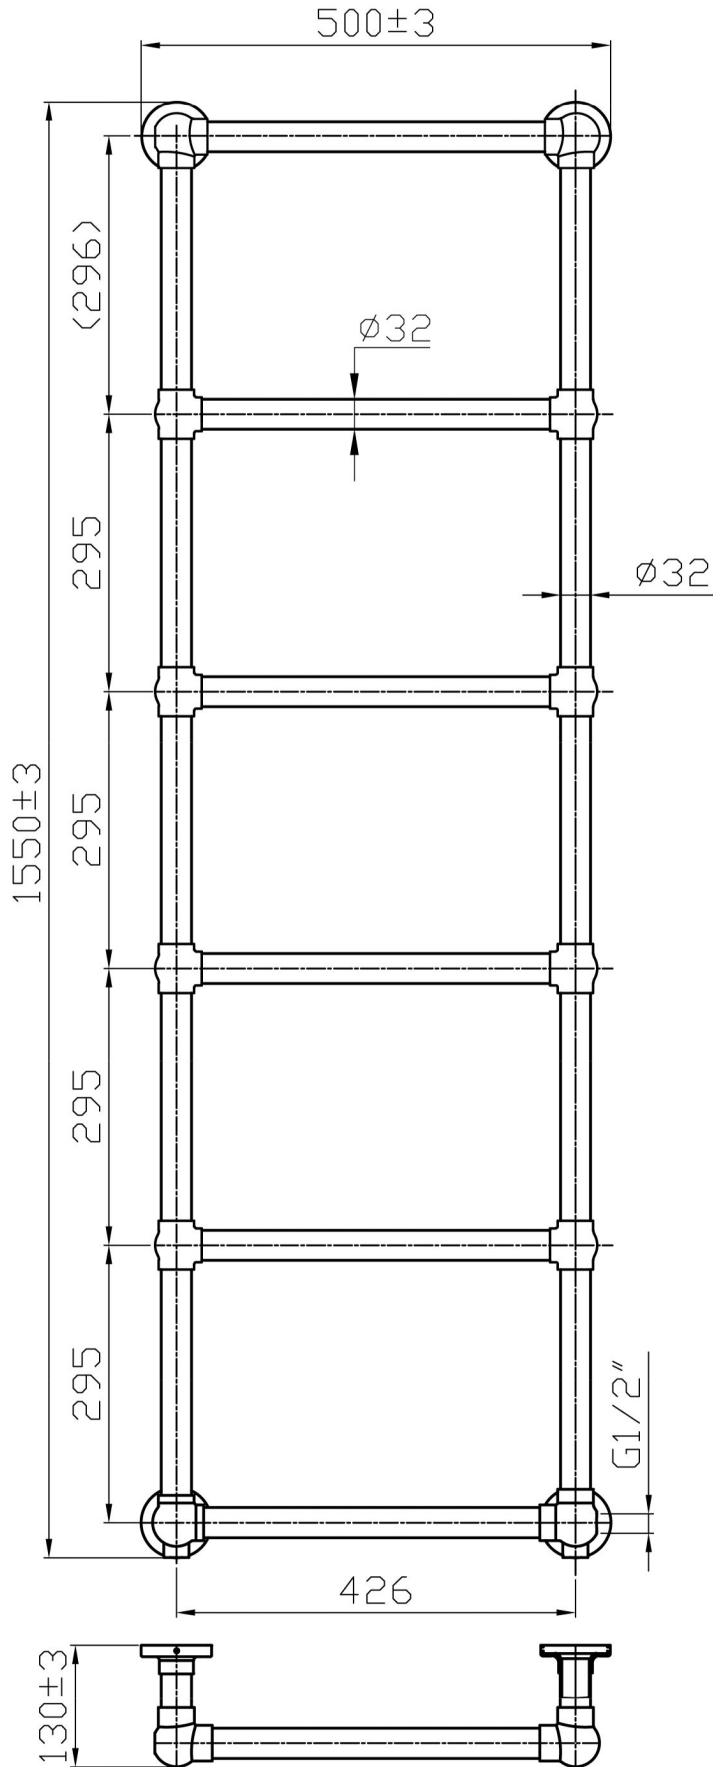

# Stour 1550 x 500mm. Technical Drawing

Tappings : 426mm.

Tappings from wall : 53mm.

Distance from wall : 130mm.

**This product should be fitted by a fully qualified installer.**

**Eastbrook** 

Eastbrook Road, Gloucester GL4 3DB  
 Technical Helpline : 01452 317890  
 Mon - Fri / 8am - 5pm  
 Email : [technical@eastbrookco.com](mailto:technical@eastbrookco.com)