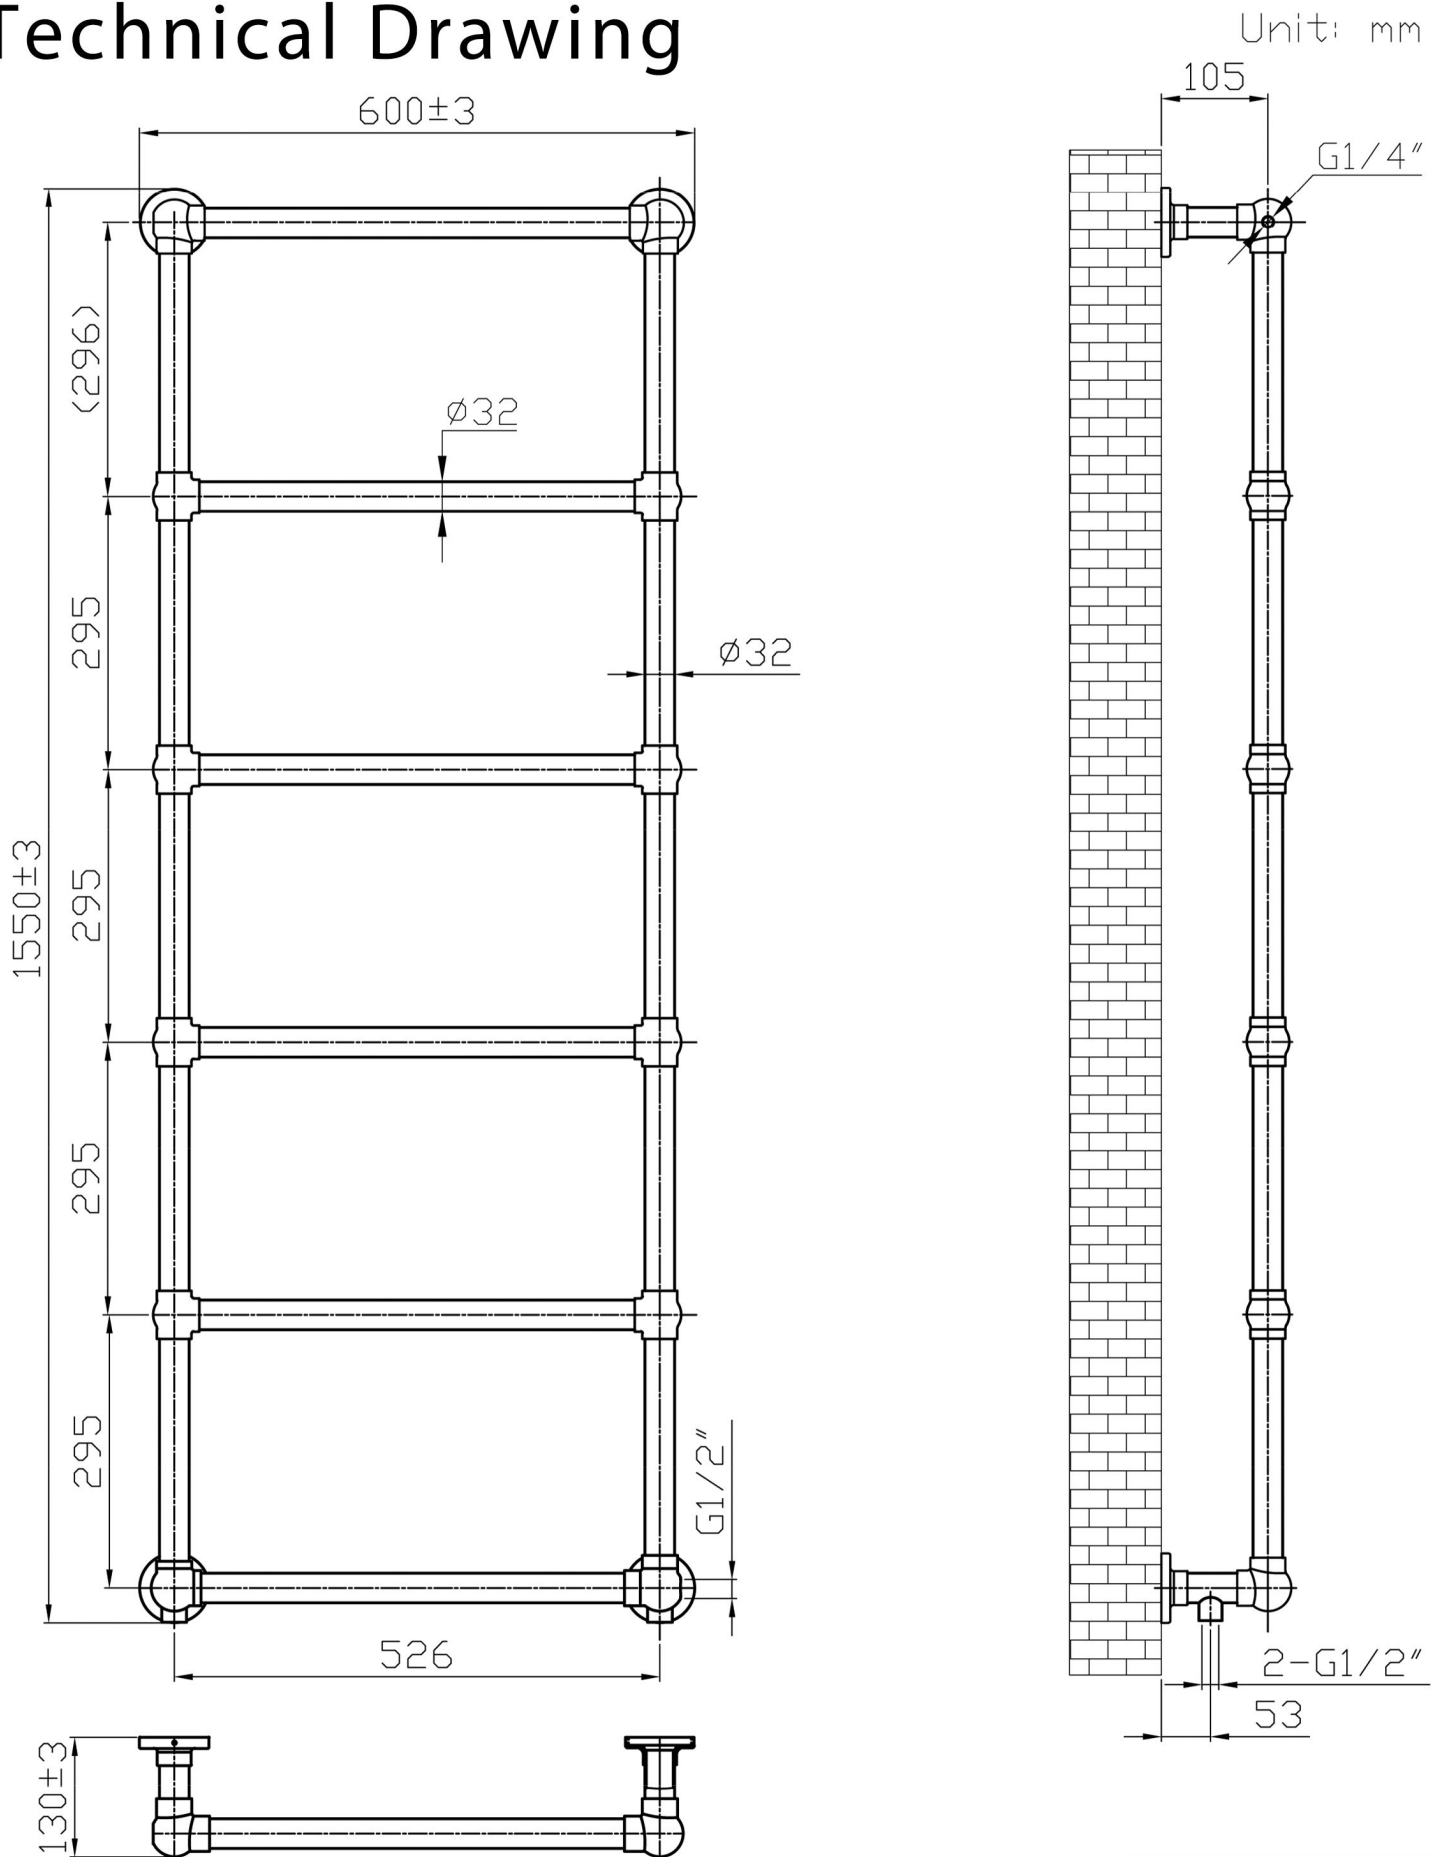

Stour 1550 x 600mm. Technical Drawing

Tappings : 526mm.

Tappings from wall : 53mm.

Distance from wall : 130mm.

This product should be fitted by a fully qualified installer.

Eastbrook 

Eastbrook Road, Gloucester GL4 3DB
 Technical Helpline : 01452 317890
 Mon - Fri / 8am - 5pm
 Email : technical@eastbrookco.com