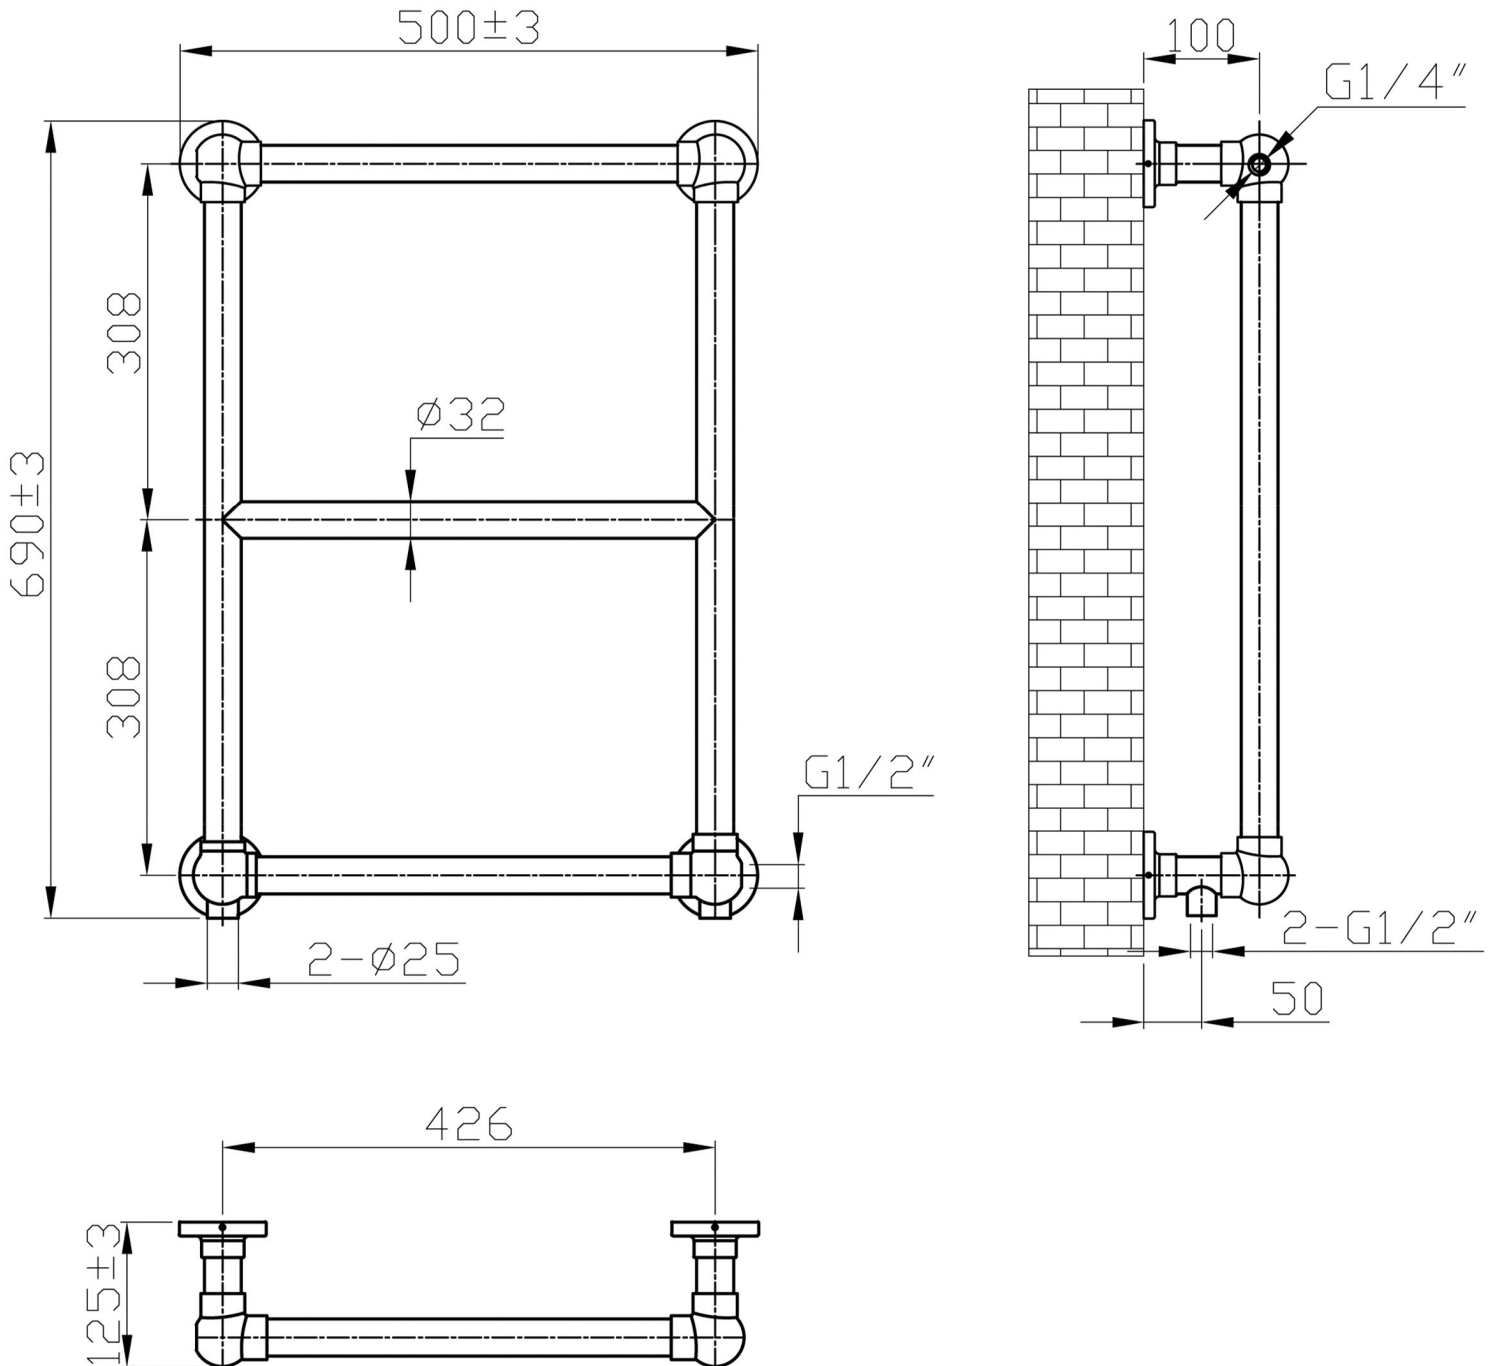

Stour 690 x 500mm. Technical Drawing

Unit: mm

Tappings : 426mm.

Tappings from wall : 50mm.

Distance from wall : 125mm.

This product should be fitted by a fully qualified installer.

Eastbrook 
Eastbrook Road, Gloucester GL4 3DB
Technical Helpline : 01452 317890
Mon - Fri / 8am - 5pm
Email : technical@eastbrookco.com