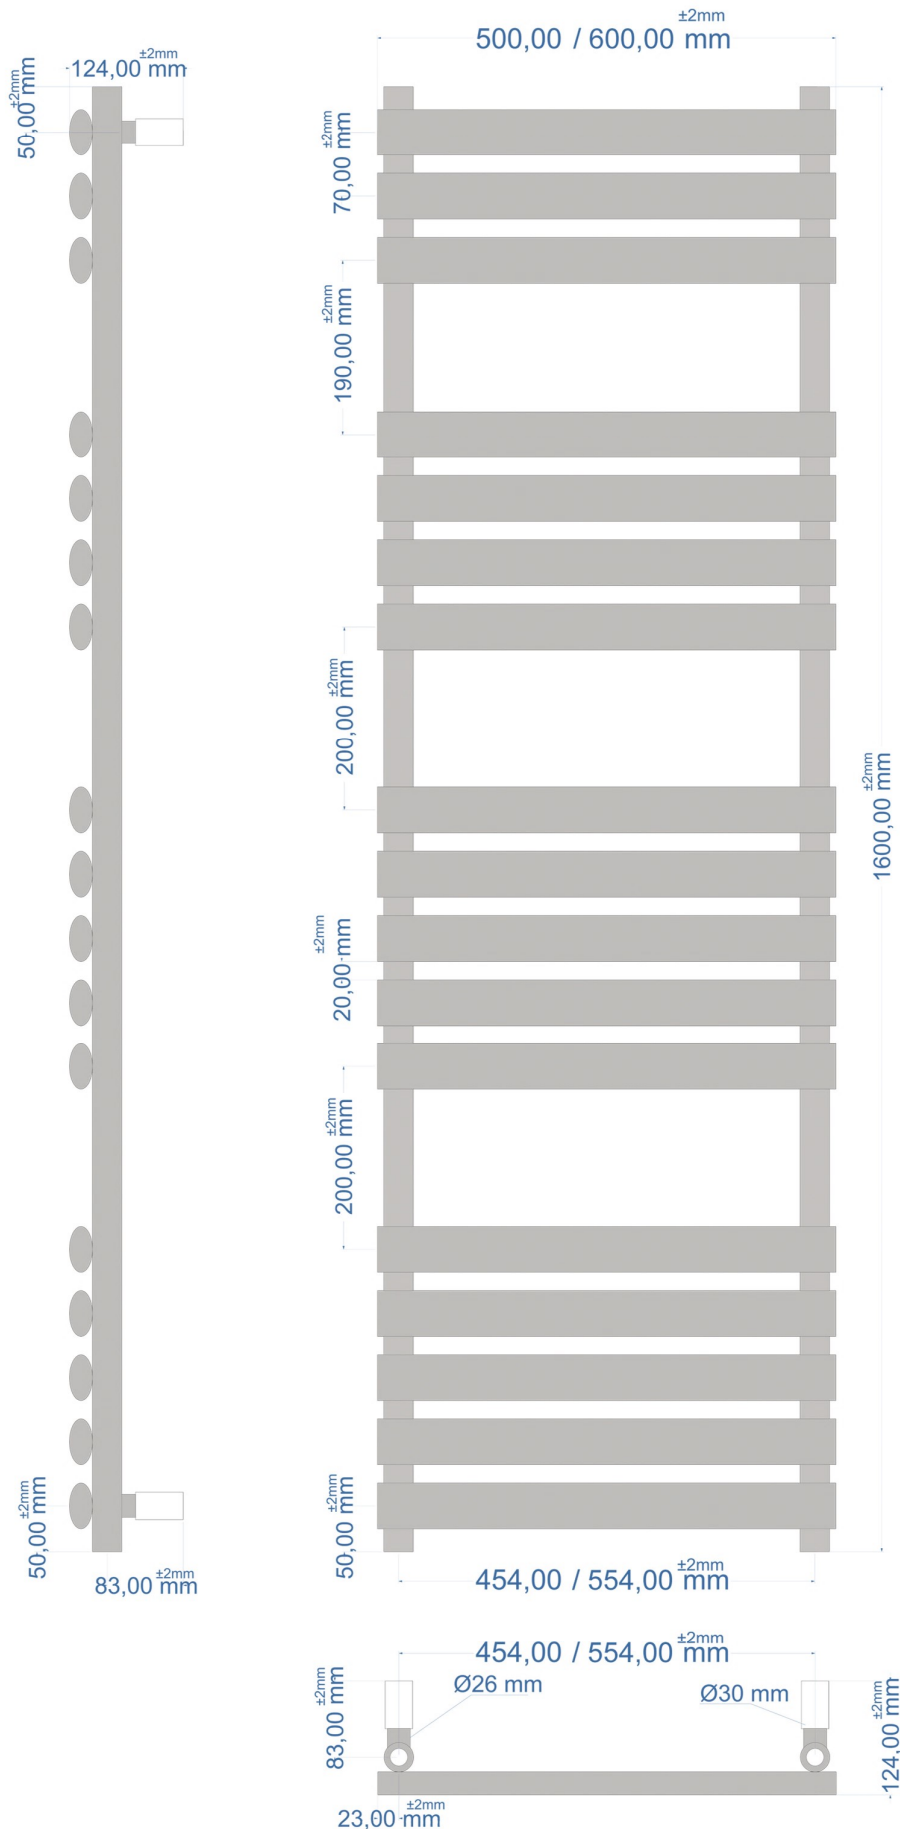

Tunstall Towel Rail 1600 x 500/600mm.

Technical Drawing

Eastbrook 
 Eastbrook Road, Gloucester GL4 3DB
 Technical Helpline : 01452 317890
 Mon - Fri / 8am - 5pm
 Email : technical@eastbrookco.com