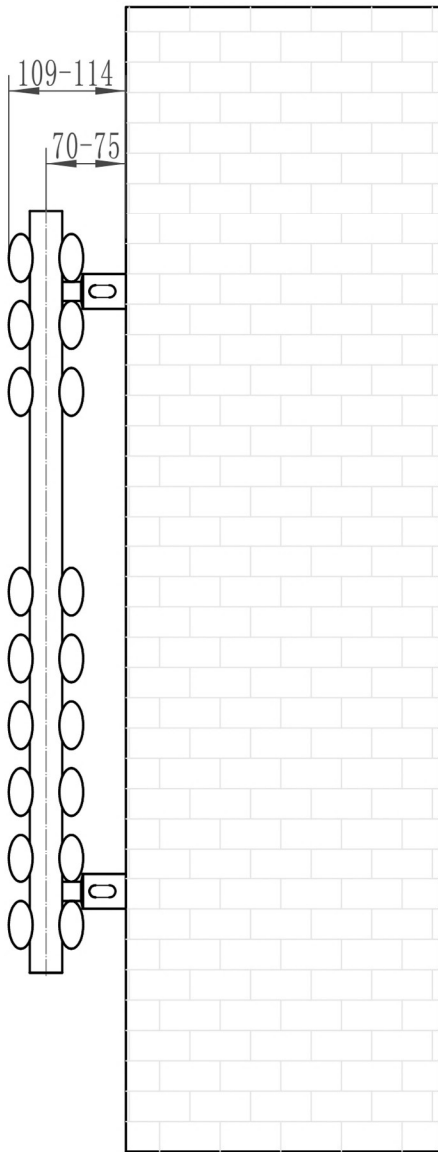

# Tunstall Double Towel Rail 800 x 500mm.

## Technical Drawing

Tappings off wall : 70-75mm.