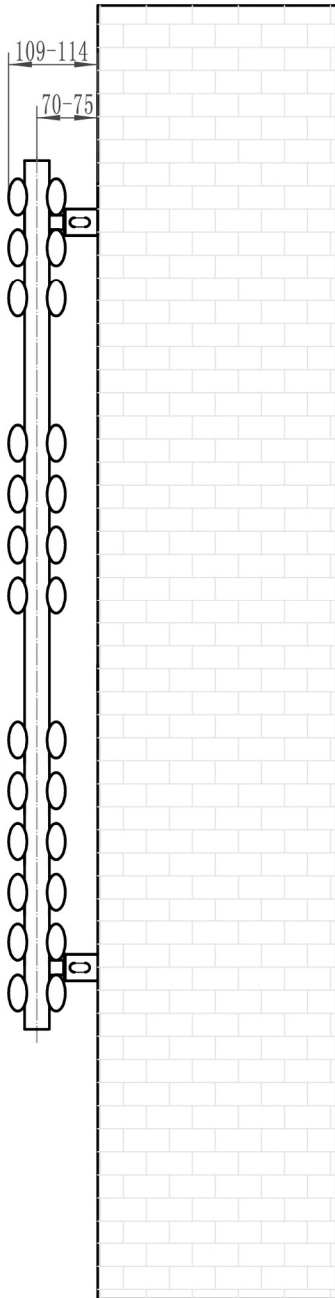

# Tunstall Double Towel Rail 1200 x 500mm. Technical Drawing

Tappings off wall : 70-75mm.