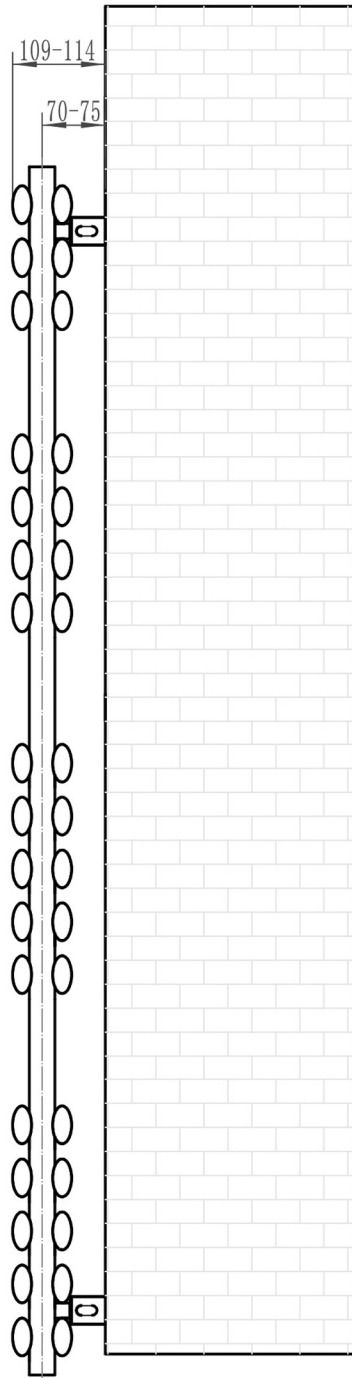

Tunstall Double Towel Rail 1600 x 500mm. Technical Drawing

Tappings off wall : 70-75mm.