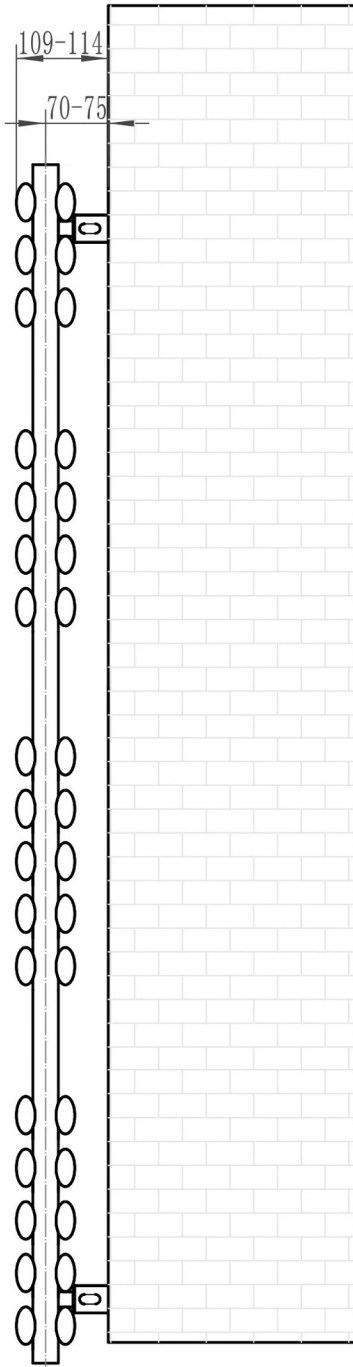

Tunstall Double Towel Rail 1600 x 600mm.

Technical Drawing

Tappings off wall : 70-75mm.