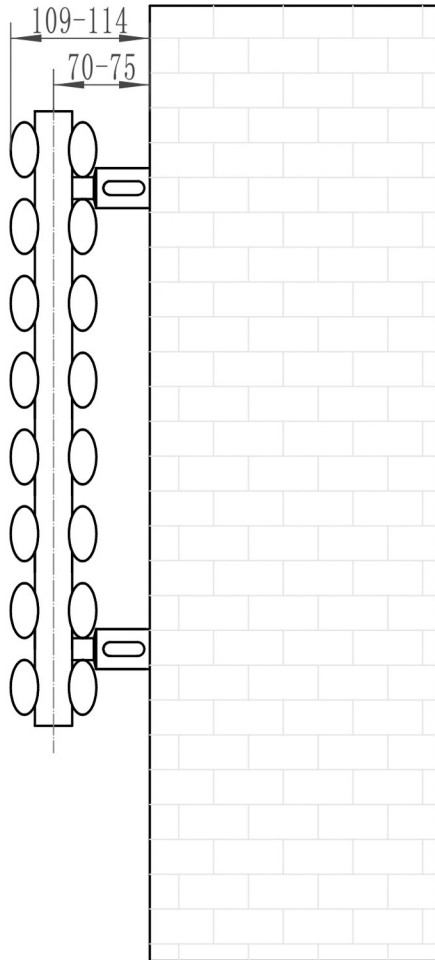

Tunstall Double Towel Rail 560 x 1000mm.

Technical Drawing

Tappings off wall : 65mm.