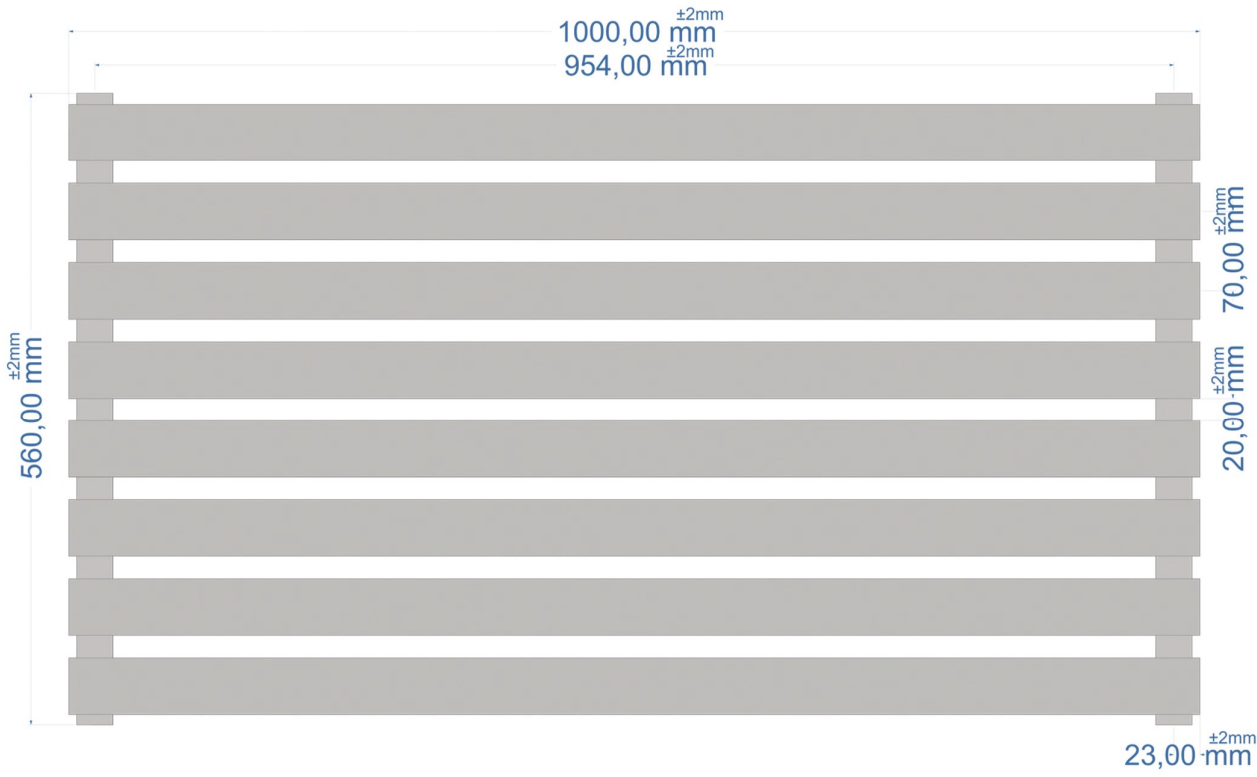

Tunstall Towel Rail 560 x 1000mm.

Technical Drawing

Eastbrook

Eastbrook Road, Gloucester GL4 3DB
Technical Helpline : 01452 317890
Mon - Fri / 8am - 5pm
Email : technical@eastbrookco.com