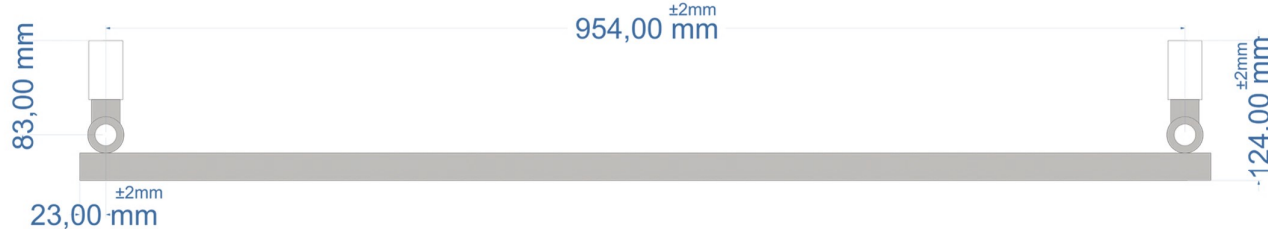

Tunstall Towel Rail 560 x 1000mm.

Technical Drawing

Eastbrook

Eastbrook Road, Gloucester GL4 3DB
Technical Helpline : 01452 317890
Mon - Fri / 8am - 5pm
Email : technical@eastbrookco.com