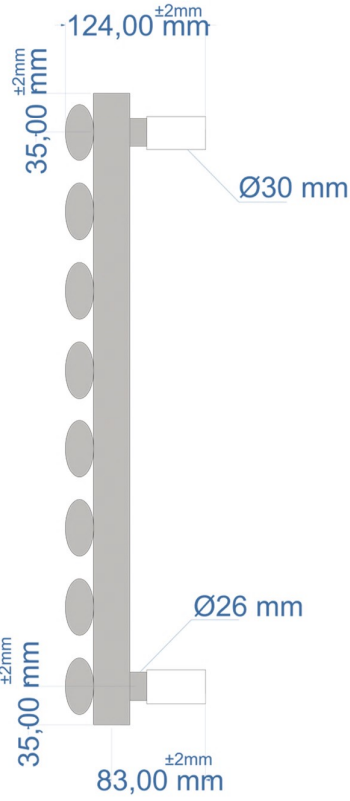

Tunstall Towel Rail 560 x 1000mm.

Technical Drawing

Eastbrook

Eastbrook Road, Gloucester GL4 3DB
Technical Helpline : 01452 317890
Mon - Fri / 8am - 5pm
Email : technical@eastbrookco.com