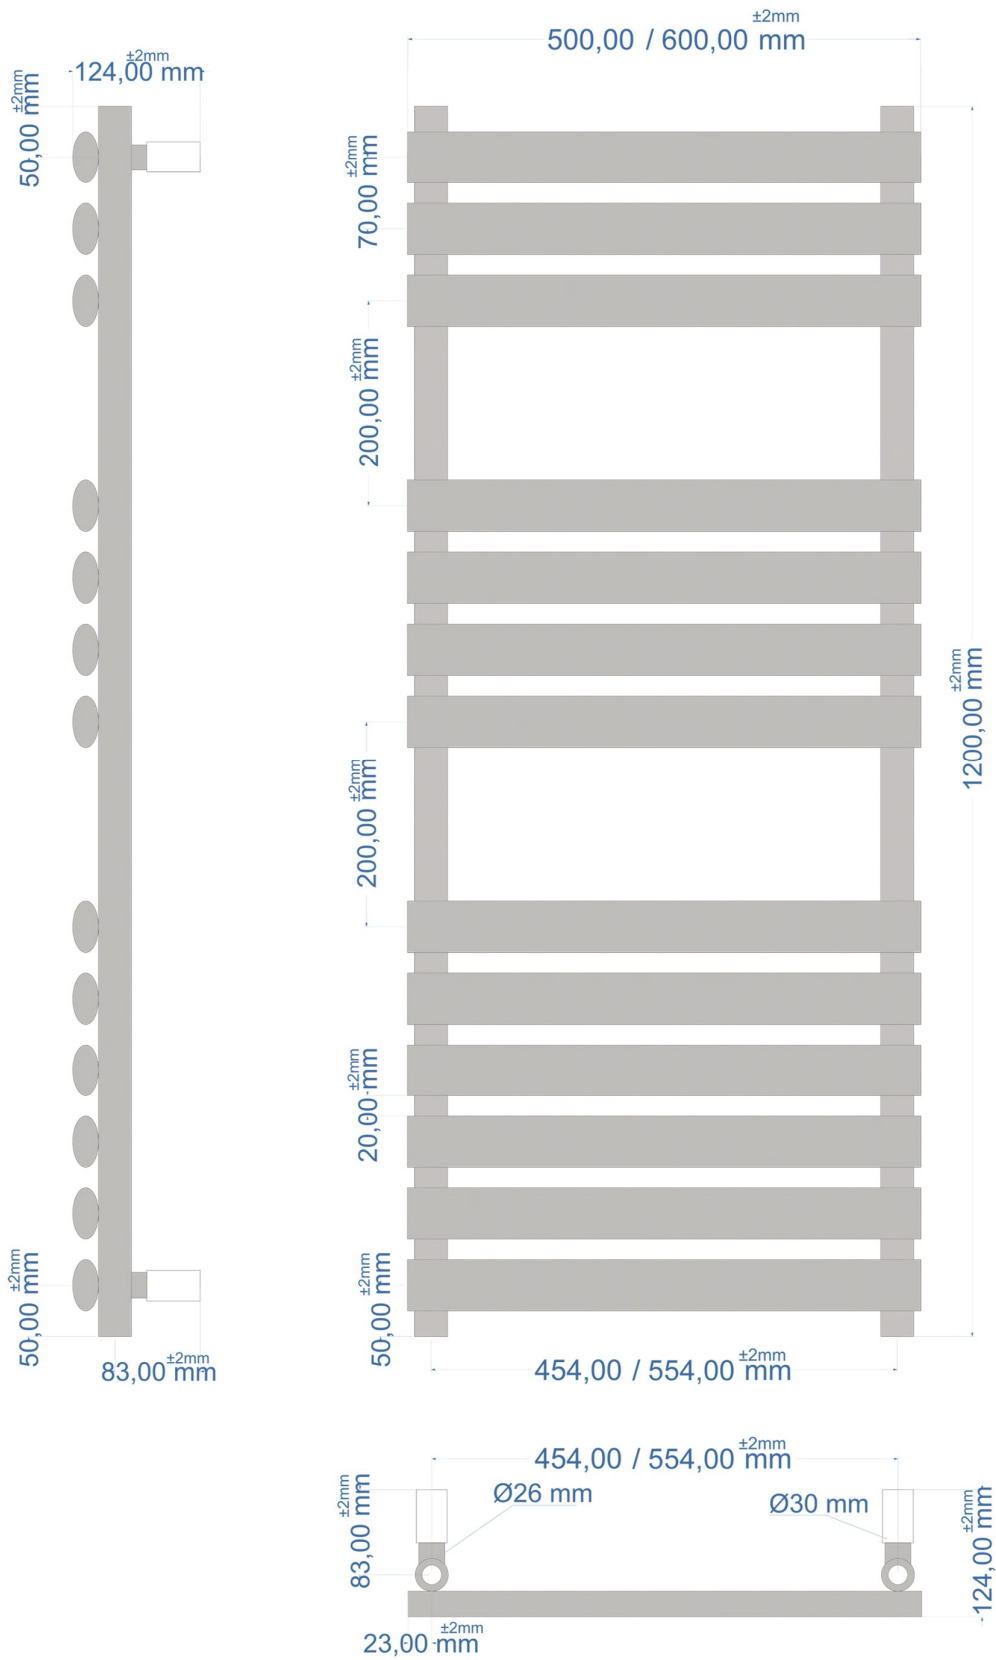

# Tunstall Towel Rail 1200 x 500/600mm. Technical Drawing

**Eastbrook**   
 Eastbrook Road, Gloucester GL4 3DB  
 Technical Helpline : 01452 317890  
 Mon - Fri / 8am - 5pm  
 Email : [technical@eastbrookco.com](mailto:technical@eastbrookco.com)