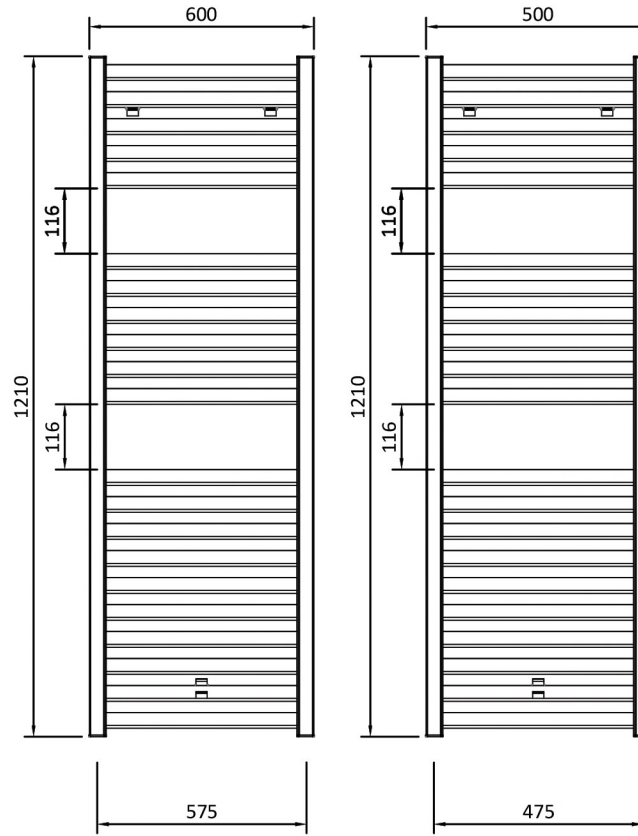

Velor Aluminium Towel Rails

Technical Drawing

31 Tubes
6+7+7+11

21 Tubes
5+6+10

8 Tubes
2+3+3

Eastbrook 
 Eastbrook Road, Gloucester GL4 3DB
 Technical Helpline : 01452 317890
 Mon - Fri / 8am - 5pm
 Email : technical@eastbrookco.com