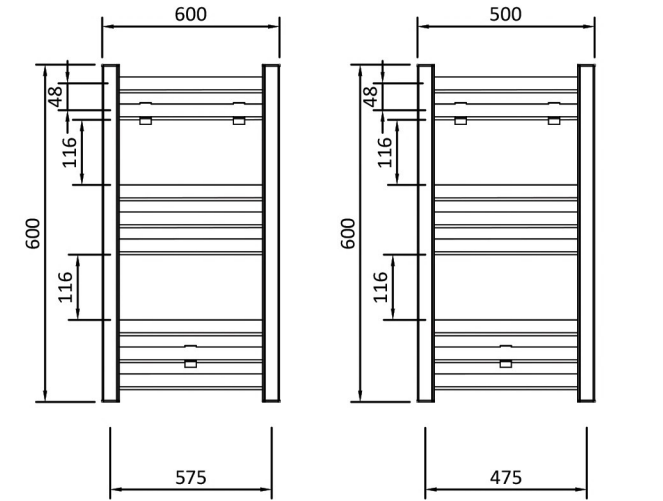

Velor Aluminium Towel Rails

Technical Drawing

31 Tubes
6+7+7+11

21 Tubes
5+6+10

8 Tubes
2+3+3

Eastbrook 
 Eastbrook Road, Gloucester GL4 3DB
 Technical Helpline : 01452 317890
 Mon - Fri / 8am - 5pm
 Email : technical@eastbrookco.com