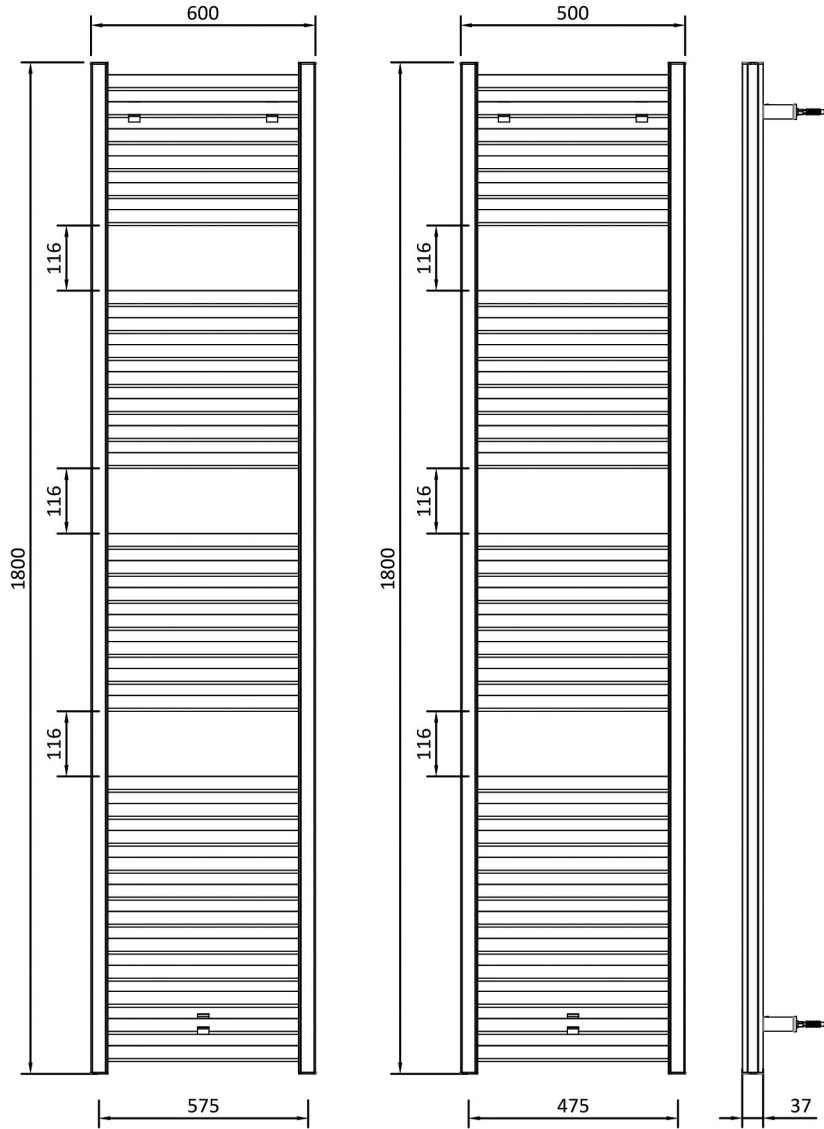

Velor Aluminium Towel Rails

Technical Drawing

31 Tubes
6+7+7+11

21 Tubes
5+6+10

8 Tubes
2+3+3

Eastbrook 
 Eastbrook Road, Gloucester GL4 3DB
 Technical Helpline : 01452 317890
 Mon - Fri / 8am - 5pm
 Email : technical@eastbrookco.com