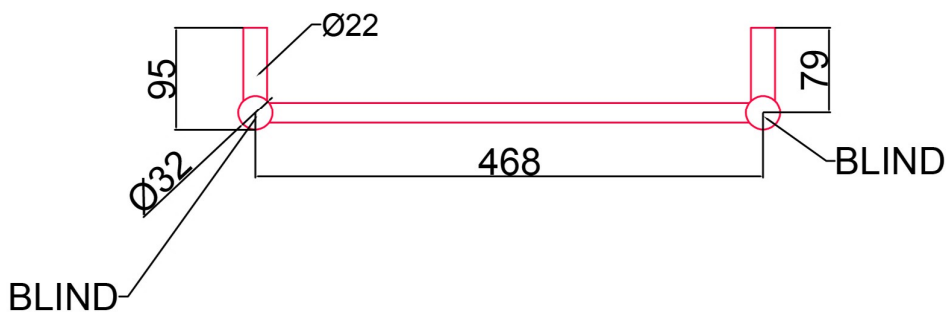

Violla Stainless Steel Towel Rail

1210 x 500 mm

Eastbrook 

Eastbrook Road, Gloucester GL4 3DB
Technical Helpline : 01452 317890
Mon - Fri / 8am - 5pm
Email : technical@eastbrookco.com