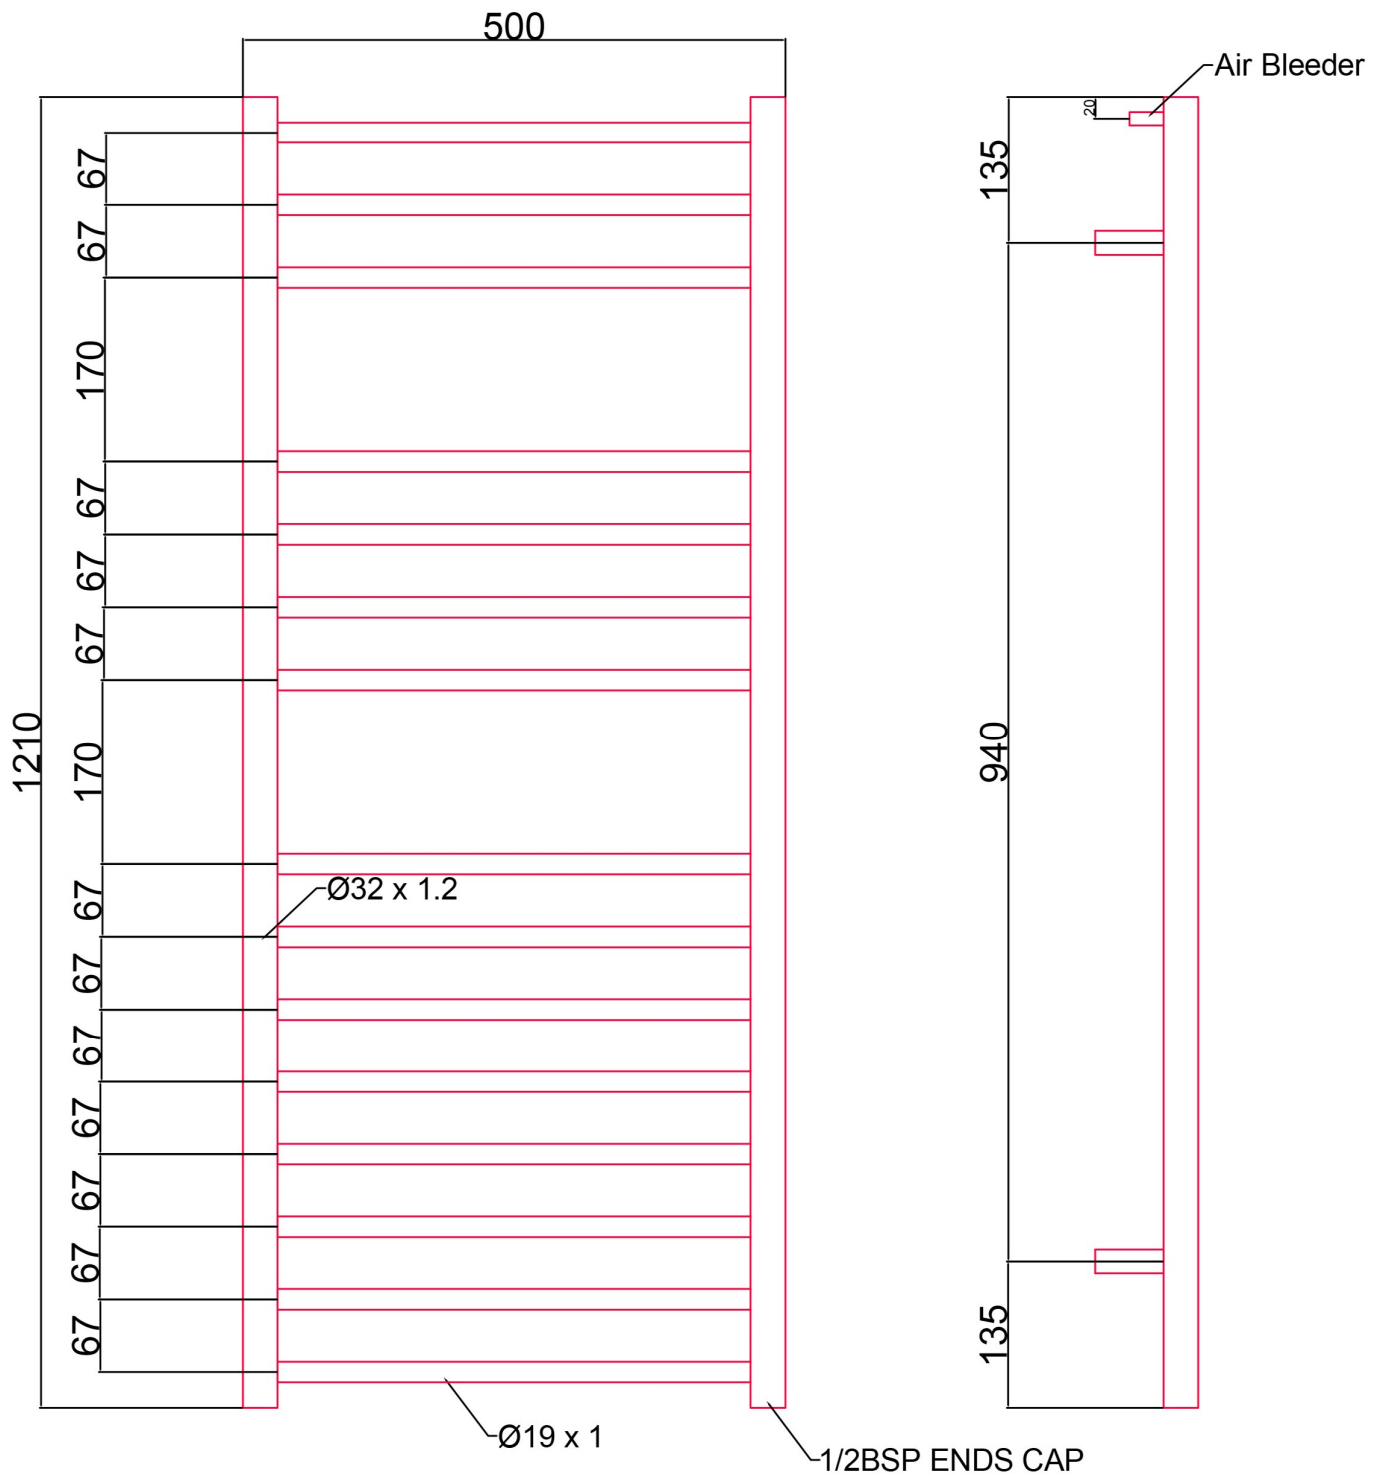

Violla Stainless Steel Towel Rail

1210 x 500 mm

Eastbrook 

Eastbrook Road, Gloucester GL4 3DB
Technical Helpline : 01452 317890
Mon - Fri / 8am - 5pm
Email : technical@eastbrookco.com