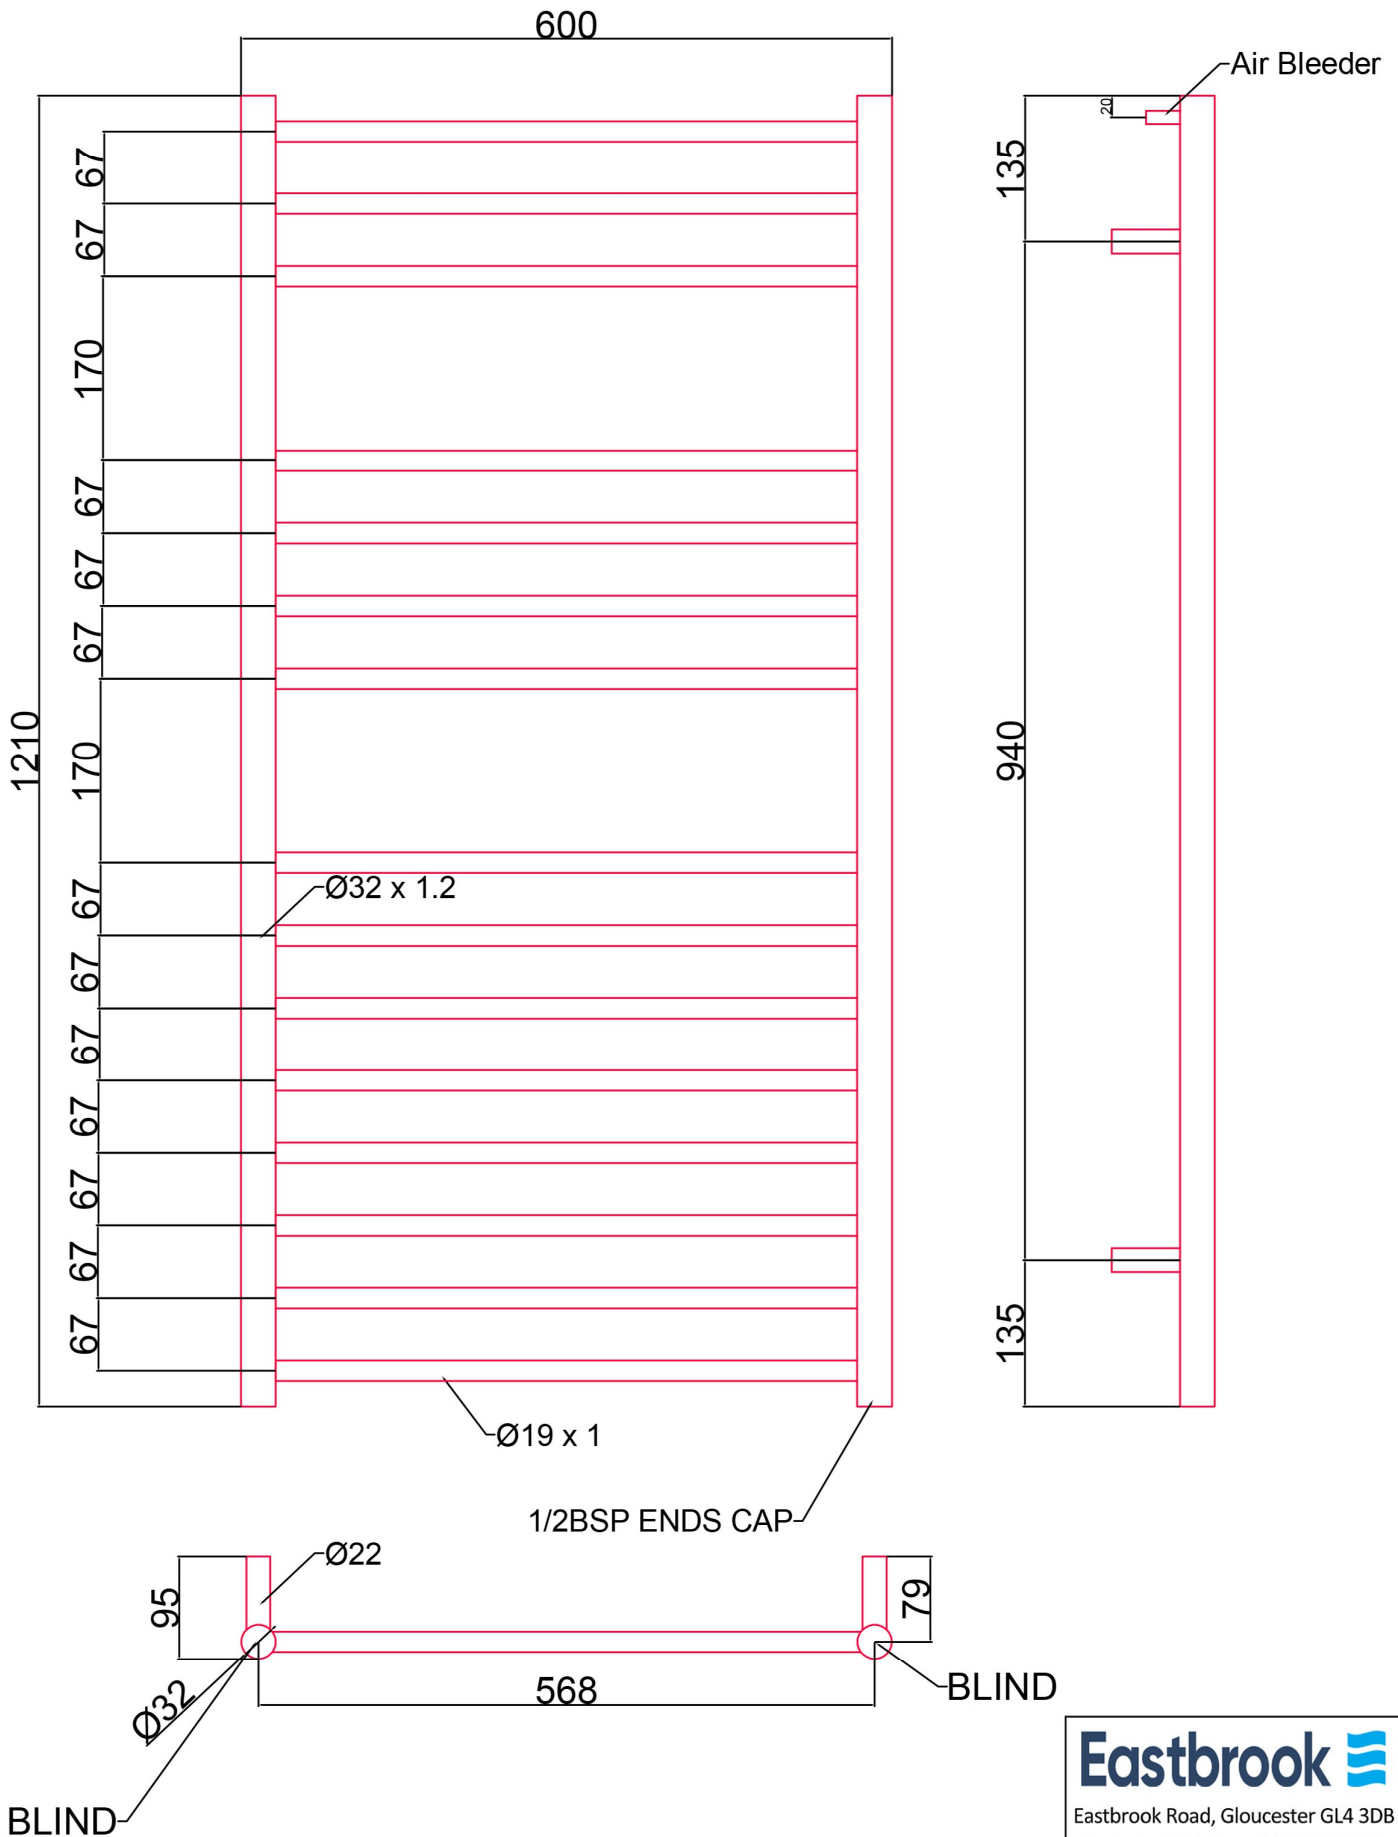

Violla Stainless Steel Towel Rail

1210 x 600 mm

Eastbrook 

Eastbrook Road, Gloucester GL4 3DB
 Technical Helpline : 01452 317890
 Mon - Fri / 8am - 5pm
 Email : technical@eastbrookco.com