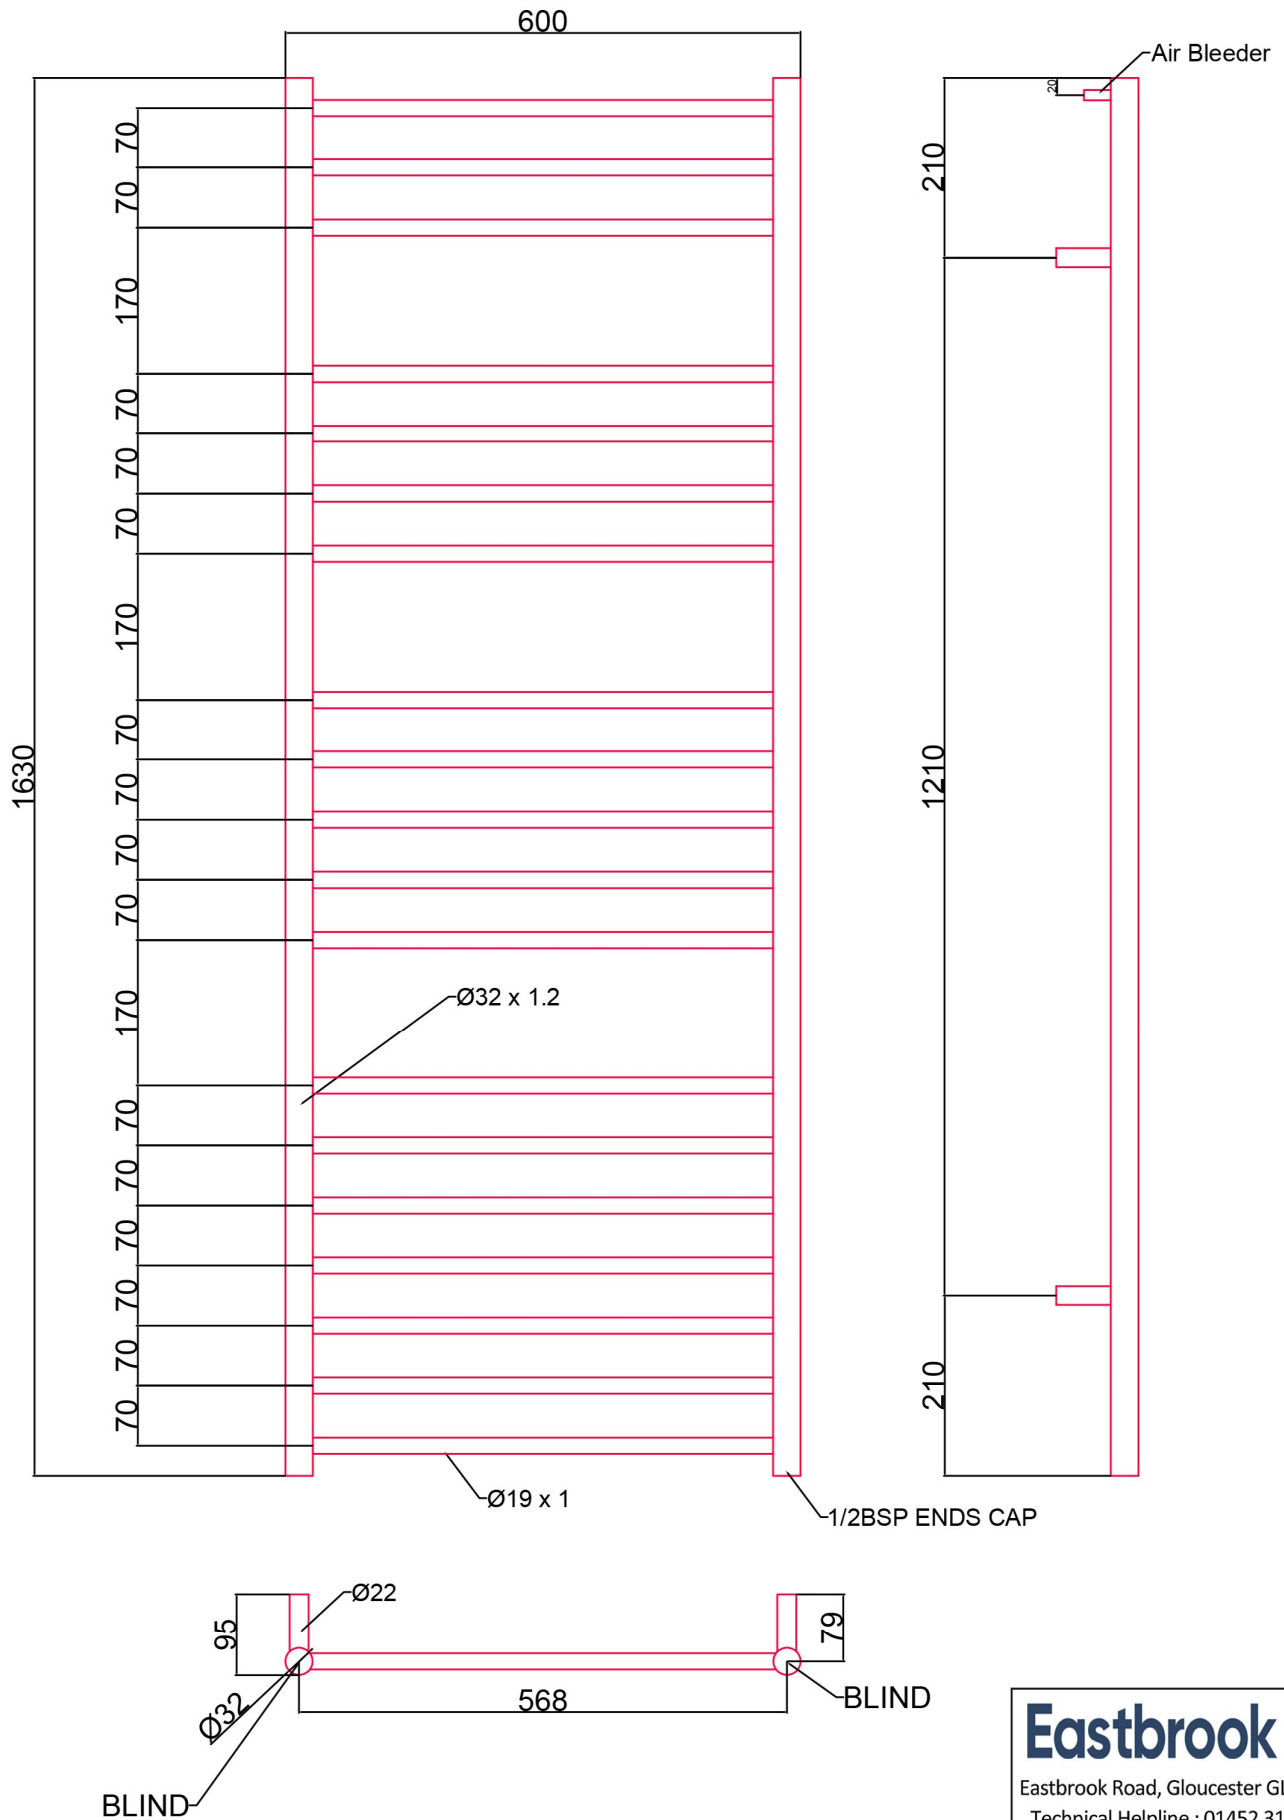

Violla Stainless Steel Towel Rail
1630 x 500 mm

Eastbrook 

Eastbrook Road, Gloucester GL4 3DB
 Technical Helpline : 01452 317890
 Mon - Fri / 8am - 5pm
 Email : technical@eastbrookco.com