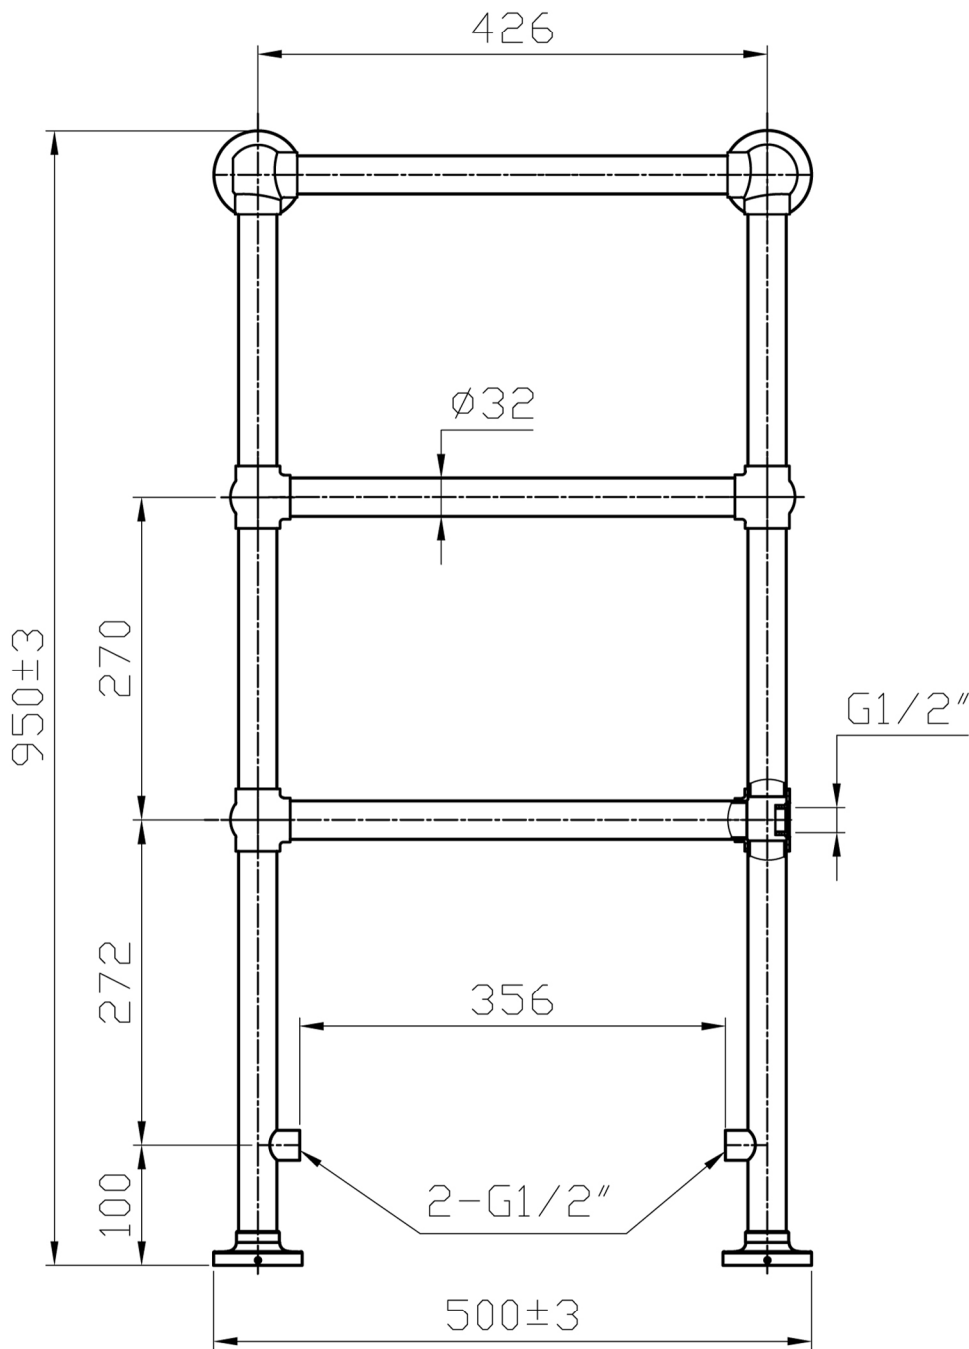

# 41.1009 Windrush technical drawing

Unit: mm

Tappings : 356mm.  
Tappings from wall : 105mm.  
Distance from wall : 142mm.

**This product should be fitted by a fully qualified installer.**

Eastbrook Road, Gloucester GL4 3DB  
Technical Helpline : 01452 317890  
Mon - Fri / 8am - 5pm  
Email : [technical@eastbrookco.com](mailto:technical@eastbrookco.com)