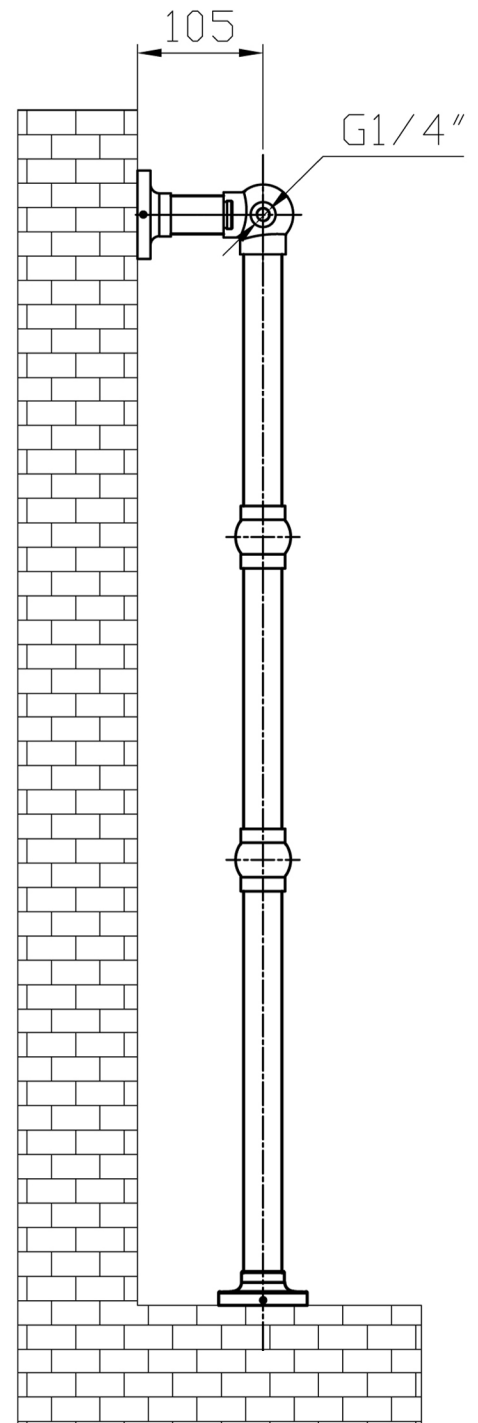

# 41.1009 Windrush technical drawing

Unit: mm

Tappings : 356mm.  
Tappings from wall : 105mm.  
Distance from wall : 142mm.

**This product should be fitted by a fully qualified installer.**

Eastbrook Road, Gloucester GL4 3DB  
Technical Helpline : 01452 317890  
Mon - Fri / 8am - 5pm  
Email : [technical@eastbrookco.com](mailto:technical@eastbrookco.com)