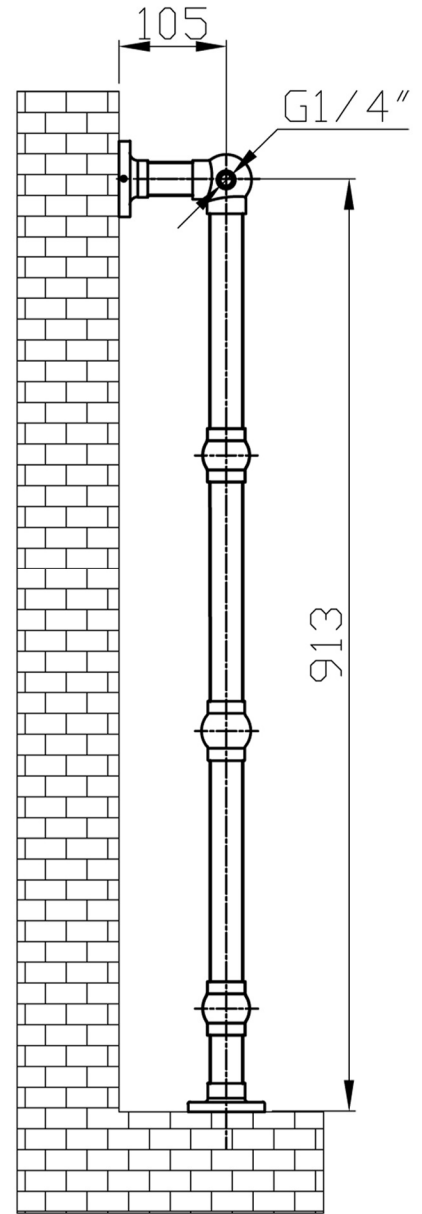

# 41.1003 Windrush technical drawing

Unit: mm

Tappings : 470mm.  
 Tappings from wall : 105mm.  
 Distance from wall : 142mm.

**This product should be fitted by a fully qualified installer.**

Eastbrook Road, Gloucester GL4 3DB  
 Technical Helpline : 01452 317890  
 Mon - Fri / 8am - 5pm  
 Email : [technical@eastbrookco.com](mailto:technical@eastbrookco.com)