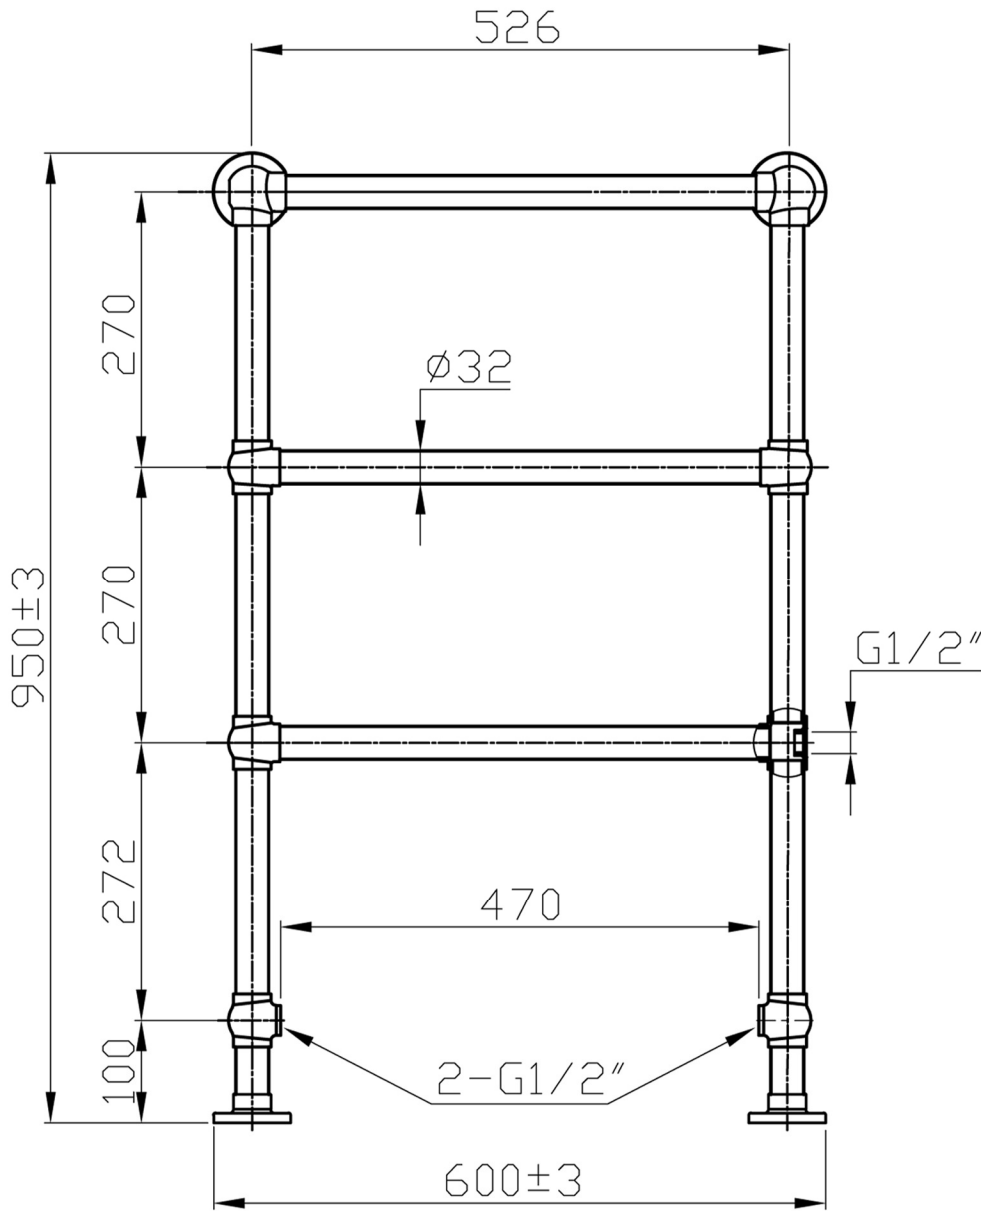

# 41.1003 Windrush technical drawing

Unit: mm

Tappings : 470mm.  
 Tappings from wall : 105mm.  
 Distance from wall : 142mm.

**This product should be fitted by a fully qualified installer.**

Eastbrook Road, Gloucester GL4 3DB  
 Technical Helpline : 01452 317890  
 Mon - Fri / 8am - 5pm  
 Email : [technical@eastbrookco.com](mailto:technical@eastbrookco.com)