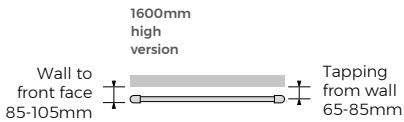

Smart timer thermostatic element