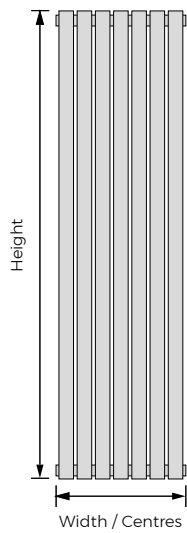

FINSBURY VERTICAL

White + Anthracite

- Made in Italy
- Stocked in White & Anthracite
- Vertical 50mm x 25mm oval tubes
- Single & Double versions

Sizes	6
-------	----------

Material	Steel
Stocked Finish	WH & AN

Operating up to (bar)	5
Guarantee (years)	5

Delivery	3-5 days
----------	-----------------

Tubes	Code	PRICE (ex VAT)	PRICE (inc VAT)	Height mm	Width mm	Wall To Face mm	Tapping From Wall mm	Centres mm	Heat Output Δt 50°C		Dry Weight kg	Water Content ltrs
									Watts	BTUs		
WHITE (RAL 9016) SINGLE												
5	FIVSWH-18-300	£230.00	£276.00	1800	300	95	55	300	621	2119	10.16	8.93
8	FIVSWH-18-480	£300.00	£360.00	1800	480	95	55	480	994	3392	16.25	14.29
10	FIVSWH-18-600	£360.00	£432.00	1800	600	95	55	600	1242	4238	20.32	17.87
ANTHRACITE SINGLE												
5	FIVSAN-18-300	£230.00	£276.00	1800	300	95	55	300	621	2119	10.16	8.93
8	FIVSAN-18-480	£300.00	£360.00	1800	480	95	55	480	994	3392	16.25	14.29
10	FIVSAN-18-600	£360.00	£432.00	1800	600	95	55	600	1242	4238	20.32	17.87
WHITE (RAL 9016) DOUBLE												
10	FIVDWH-18-300	£391.00	£469.20	1800	300	95	55	300	940	3207	20.32	17.75
16	FIVDWH-18-480	£522.00	£626.40	1800	480	95	55	480	1504	5132	32.51	28.41
20	FIVDWH-18-600	£645.00	£774.00	1800	600	95	55	600	1880	6415	40.63	35.51
ANTHRACITE DOUBLE												
10	FIVDAN-18-300	£391.00	£469.20	1800	300	95	55	300	940	3207	20.32	17.75
16	FIVDAN-18-480	£522.00	£626.40	1800	480	95	55	480	1504	5132	32.51	28.41
20	FIVDAN-18-600	£645.00	£774.00	1800	600	95	55	600	1880	6415	40.63	35.51

Anthracite finish

White finish

Single model shown in Anthracite with Chrome Finchley TRV valves and pipe sleeves