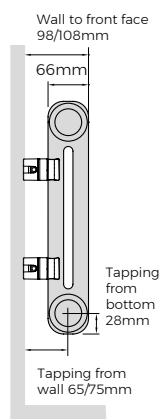

Sections	Code	PRICE (ex VAT)	PRICE (inc VAT)	Height mm	Width mm	Wall To Face mm	Tapping From Wall mm	Centres mm	Heat Output Δt 50°C		Dry Weight kg	Water Content ltrs
									Watts	BTUs		

2 COLUMN

13	FAN-2-0500-13	£314.00	£376.80	500	622	98/108	65/75	622	521	1778	10.01	6.89
17	FAN-2-0500-17	£402.00	£482.40	500	806	98/108	65/75	806	681	2324	13.09	9.01
21	FAN-2-0500-21	£481.00	£577.20	500	990	98/108	65/75	990	842	2873	16.17	11.13
26	FAN-2-0500-26	£582.00	£698.40	500	1220	98/108	65/75	1220	1043	3559	20.02	13.78
13	FAN-2-0600-13	£318.00	£381.60	600	622	98/108	65/75	622	612	2088	11.83	7.93
17	FAN-2-0600-17	£409.00	£490.80	600	806	98/108	65/75	806	801	2733	15.47	10.37
21	FAN-2-0600-21	£500.00	£600.00	600	990	98/108	65/75	990	989	3374	19.11	12.81
26	FAN-2-0600-26	£588.00	£705.60	600	1220	98/108	65/75	1220	1225	4180	23.66	15.86

4 COLUMN

13	FAN-4-0500-13	£378.00	£453.60	500	622	180/190	106/116	622	941	3211	20.15	13.52
17	FAN-4-0500-17	£500.00	£600.00	500	806	180/190	106/116	806	1231	4200	26.35	17.68
21	FAN-4-0500-21	£619.00	£742.80	500	990	180/190	106/116	990	1520	5186	32.55	21.84
26	FAN-4-0500-26	£740.00	£888.00	500	1220	180/190	106/116	1220	1882	6421	40.30	27.04
13	FAN-4-0600-13	£371.00	£445.20	600	622	180/190	106/116	622	1101	3757	23.92	15.60
17	FAN-4-0600-17	£490.00	£588.00	600	806	180/190	106/116	806	1440	4913	31.28	20.40
21	FAN-4-0600-21	£606.00	£727.20	600	990	180/190	106/116	990	1779	6070	38.64	25.20
26	FAN-4-0600-26	£741.00	£889.20	600	1220	180/190	106/116	1220	2202	7513	47.84	31.20

Recommended feet:		
13-17 sections:	21 sections:	26-30 sections:
2	3	4

4 column shown with optional slip on feet and Chrome Studio TRV valves

Anthracite finish

2 column

3 column

4 column

Slip on feet (adds 100mm to the height of the radiator)