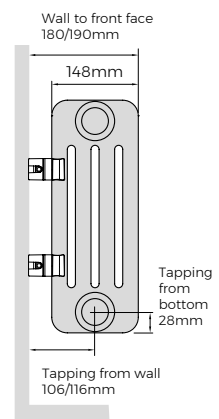

Sections	Code	PRICE (ex VAT)	PRICE (inc VAT)	Height mm	Width mm	Wall To Face mm	Tapping From Wall mm	Centres mm	Heat Output Δt 50°C		Dry Weight kg	Water Content ltrs
									Watts	BTUs		

2 COLUMN

13	FAN-2-0500-13	£314.00	£376.80	500	622	98/108	65/75	622	521	1778	10.01	6.89
17	FAN-2-0500-17	£402.00	£482.40	500	806	98/108	65/75	806	681	2324	13.09	9.01
21	FAN-2-0500-21	£481.00	£577.20	500	990	98/108	65/75	990	842	2873	16.17	11.13
26	FAN-2-0500-26	£582.00	£698.40	500	1220	98/108	65/75	1220	1043	3559	20.02	13.78
13	FAN-2-0600-13	£318.00	£381.60	600	622	98/108	65/75	622	612	2088	11.83	7.93
17	FAN-2-0600-17	£409.00	£490.80	600	806	98/108	65/75	806	801	2733	15.47	10.37
21	FAN-2-0600-21	£500.00	£600.00	600	990	98/108	65/75	990	989	3374	19.11	12.81
26	FAN-2-0600-26	£588.00	£705.60	600	1220	98/108	65/75	1220	1225	4180	23.66	15.86

4 COLUMN

13	FAN-4-0500-13	£378.00	£453.60	500	622	180/190	106/116	622	941	3211	20.15	13.52
17	FAN-4-0500-17	£500.00	£600.00	500	806	180/190	106/116	806	1231	4200	26.35	17.68
21	FAN-4-0500-21	£619.00	£742.80	500	990	180/190	106/116	990	1520	5186	32.55	21.84
26	FAN-4-0500-26	£740.00	£888.00	500	1220	180/190	106/116	1220	1882	6421	40.30	27.04
13	FAN-4-0600-13	£371.00	£445.20	600	622	180/190	106/116	622	1101	3757	23.92	15.60
17	FAN-4-0600-17	£490.00	£588.00	600	806	180/190	106/116	806	1440	4913	31.28	20.40
21	FAN-4-0600-21	£606.00	£727.20	600	990	180/190	106/116	990	1779	6070	38.64	25.20
26	FAN-4-0600-26	£741.00	£889.20	600	1220	180/190	106/116	1220	2202	7513	47.84	31.20

Recommended feet:		
13-17 sections:	21 sections:	26-30 sections:
2	3	4

4 column shown with optional slip on feet and Chrome Studio TRV valves

Anthracite finish

2 column

3 column

4 column

Slip on feet (adds 100mm to the height of the radiator)