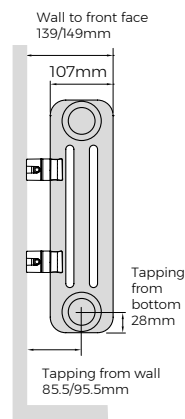

Sections	Code	PRICE (ex VAT)	PRICE (inc VAT)	Height mm	Width mm	Wall To Face mm	Tapping From Wall mm	Centres mm	Heat Output Δt 50°C		Dry Weight kg	Water Content ltrs
									Watts	BTUs		

2 COLUMN

13	FAN-2-0500-13	£314.00	£376.80	500	622	98/108	65/75	622	521	1778	10.01	6.89
17	FAN-2-0500-17	£402.00	£482.40	500	806	98/108	65/75	806	681	2324	13.09	9.01
21	FAN-2-0500-21	£481.00	£577.20	500	990	98/108	65/75	990	842	2873	16.17	11.13
26	FAN-2-0500-26	£582.00	£698.40	500	1220	98/108	65/75	1220	1043	3559	20.02	13.78
13	FAN-2-0600-13	£318.00	£381.60	600	622	98/108	65/75	622	612	2088	11.83	7.93
17	FAN-2-0600-17	£409.00	£490.80	600	806	98/108	65/75	806	801	2733	15.47	10.37
21	FAN-2-0600-21	£500.00	£600.00	600	990	98/108	65/75	990	989	3374	19.11	12.81
26	FAN-2-0600-26	£588.00	£705.60	600	1220	98/108	65/75	1220	1225	4180	23.66	15.86

4 COLUMN

13	FAN-4-0500-13	£378.00	£453.60	500	622	180/190	106/116	622	941	3211	20.15	13.52
17	FAN-4-0500-17	£500.00	£600.00	500	806	180/190	106/116	806	1231	4200	26.35	17.68
21	FAN-4-0500-21	£619.00	£742.80	500	990	180/190	106/116	990	1520	5186	32.55	21.84
26	FAN-4-0500-26	£740.00	£888.00	500	1220	180/190	106/116	1220	1882	6421	40.30	27.04
13	FAN-4-0600-13	£371.00	£445.20	600	622	180/190	106/116	622	1101	3757	23.92	15.60
17	FAN-4-0600-17	£490.00	£588.00	600	806	180/190	106/116	806	1440	4913	31.28	20.40
21	FAN-4-0600-21	£606.00	£727.20	600	990	180/190	106/116	990	1779	6070	38.64	25.20
26	FAN-4-0600-26	£741.00	£889.20	600	1220	180/190	106/116	1220	2202	7513	47.84	31.20

Recommended feet:		
13-17 sections:	21 sections:	26-30 sections:
2	3	4

4 column shown with optional slip on feet and Chrome Studio TRV valves

Anthracite finish

2 column

3 column

4 column

Slip on feet (adds 100mm to the height of the radiator)