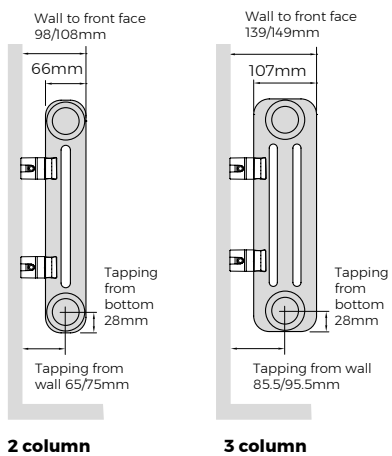

FITZROVIA VERTICAL

Anthracite

- Made in Italy
- Supplied complete with wall brackets
- Special Metallic Anthracite finish
- Slip on feet and towel bar as optional extras

Sizes	6	Material	Steel	Operating up to (bar)	10	Delivery	3-5 days
		Stocked Finish	Anthracite	Guarantee (years)	5		

Sections	Code	PRICE (ex VAT)	PRICE (inc VAT)	Height mm	Width mm	Wall To Face mm	Tapping From Wall mm	Centres mm	Heat Output Δt 50°C		Dry Weight kg	Water Content ltrs
									Watts	BTUs		
2 COLUMN												
6	FAN-2-1800-06	£325.00	£390.00	1800	300	98/108	65/75	300	805	2747	15.60	9.48
8	FAN-2-1800-08	£426.00	£511.20	1800	392	98/108	65/75	392	1073	3661	20.80	12.64
11	FAN-2-1800-11	£580.00	£696.00	1800	530	98/108	65/75	530	1475	5033	28.60	17.38
3 COLUMN												
6	FAN-3-1800-06	£456.00	£547.20	1800	300	139/149	85.5/95.5	300	1081	3688	23.46	14.10
8	FAN-3-1800-08	£597.00	£716.40	1800	392	139/149	85.5/95.5	392	1442	4920	31.28	18.80
11	FAN-3-1800-11	£814.00	£976.80	1800	530	139/149	85.5/95.5	530	1982	6763	43.01	25.85

Code	Item	PRICE (ex VAT)	PRICE (inc VAT)
TOWEL BAR			
FITZ-TB	Fitzrovia 8 Section Chrome Towel Bar	£59.00	£70.80

2 column

3 column

Anthracite finish

Optional towel bar

Slip on feet (adds 100mm to the height of the radiator)

2 column shown with Chrome Studio TRV valves