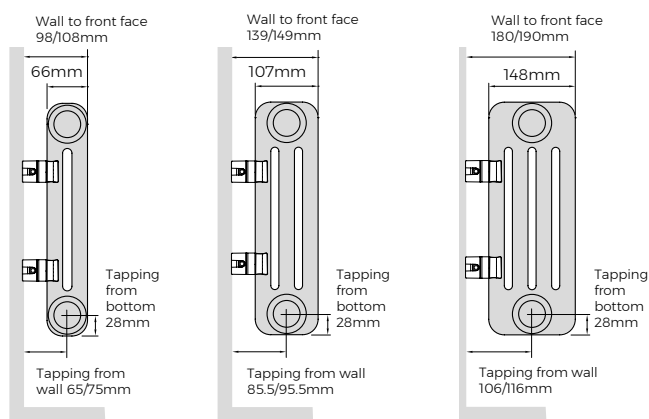

3 column shown with Studio Angled TRV Valves and chrome pipe sleeves

2 column

3 column

4 column