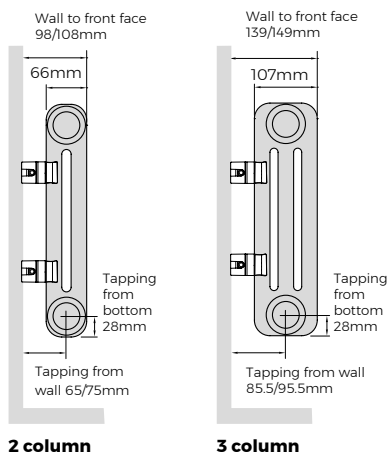

FITZROVIA VERTICAL

White

- Made in Italy
- Supplied complete with wall brackets
- Slip on feet and towel bar as optional extras

Sizes	6	Material	Steel	Operating up to (bar)	10	Delivery	3-5 days
		Stocked Finish	RAL 9016	Guarantee (years)	5		

Sections	Code	PRICE (ex VAT)	PRICE (inc VAT)	Height mm	Width mm	Wall To Face mm	Tapping From Wall mm	Centres mm	Heat Output Δt 50°C		Dry Weight kg	Water Content litrs
									Watts	BTUs		
2 COLUMN												
6	FWH-2-1800-06	£259.00	£310.80	1800	300	98/108	65/75	300	805	2747	15.60	9.48
8	FWH-2-1800-08	£340.00	£408.00	1800	392	98/108	65/75	392	1073	3661	20.80	12.64
11	FWH-2-1800-11	£463.00	£555.60	1800	530	98/108	65/75	530	1475	5033	28.60	17.38
3 COLUMN												
6	FWH-3-1800-06	£364.00	£436.80	1800	300	139/149	85.5/95.5	300	1081	3688	23.46	14.10
8	FWH-3-1800-08	£477.00	£572.40	1800	392	139/149	85.5/95.5	392	1442	4920	31.28	18.80
11	FWH-3-1800-11	£651.00	£781.20	1800	530	139/149	85.5/95.5	530	1982	6763	43.01	25.85

Code	Item	PRICE (ex VAT)	PRICE (inc VAT)	Recommended feet: 6-11 sections: 2
SLIP ON FEET: WHITE				
FITZW-02	Fitzrovia White Foot 2 Column	£31.00	£37.20	
FITZW-03	Fitzrovia White Foot 3 Column	£31.00	£37.20	

Code	Item	PRICE (ex VAT)	PRICE (inc VAT)
TOWEL BAR			
FITZ-TB	Fitzrovia 8 Section Chrome Towel Bar	£59.00	£70.80

White finish

Optional towel bar

Slip on feet (adds 100mm to the height of the radiator)

Shown in White with optional slip on feet, Chrome Studio angled manual valves and pipe sleeves