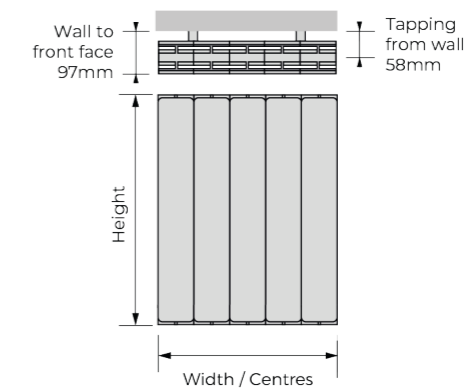

White finish

See page 58 for Colour options