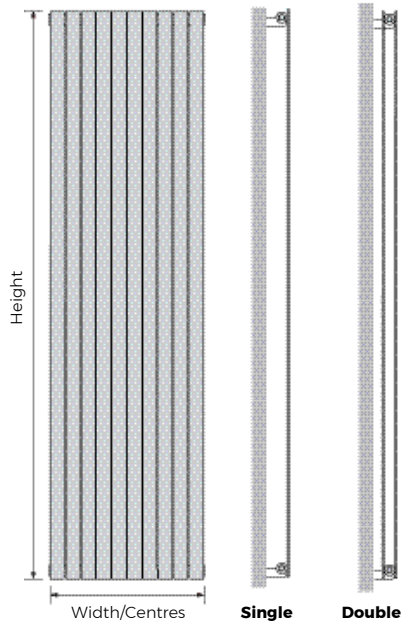

PRIMROSE VERTICAL

White + Anthracite

- Made in Italy
- Stocked in White & Anthracite
- Vertical 50mm x 10mm flat tubes
- Single & Double versions

Sizes	6
-------	----------

Material	Steel
Stocked Finish	WH & AN

Operating up to (bar)	5
Guarantee (years)	5

Delivery	3-5 days
----------	-----------------

Tubes	Code	PRICE (ex VAT)	PRICE (inc VAT)	Height mm	Width mm	Wall To Face mm	Tapping From Wall mm	Centres mm	Heat Output Δt 50°C		Dry Weight kg	Water Content ltrs
									Watts	BTUs		
WHITE (RAL 9016) SINGLE												
5	NPRVWH-S-1828	£252.00	£302.40	1800	280	84	55	280	570	1945	10.39	3.82
8	NPRVWH-S-1844	£347.00	£416.40	1800	448	84	55	448	912	3112	16.62	6.10
10	NPRVWH-S-1856	£371.00	£445.20	1800	560	84	55	560	1140	3890	20.77	7.63
ANTHRACITE SINGLE												
5	NPRVAN-S-1828	£315.00	£378.00	1800	280	84	55	280	570	1945	10.39	3.82
8	NPRVAN-S-1844	£434.00	£520.80	1800	448	84	55	448	912	3112	16.62	6.10
10	NPRVAN-S-1856	£465.00	£558.00	1800	560	84	55	560	1140	3890	20.77	7.63
WHITE (RAL 9016) DOUBLE												
10	NPRVWH-D-1828	£473.00	£567.60	1800	280	84	55	280	825	2815	20.16	7.07
16	NPRVWH-D-1844	£622.00	£746.40	1800	448	84	55	448	1320	4504	32.26	11.31
20	NPRVWH-D-1856	£685.00	£822.00	1800	560	84	55	560	1650	5630	40.32	14.14
ANTHRACITE DOUBLE												
10	NPRVAN-D-1828	£591.00	£709.20	1800	280	84	55	280	825	2815	20.16	7.07
16	NPRVAN-D-1844	£779.00	£934.80	1800	448	84	55	448	1320	4504	32.26	11.31
20	NPRVAN-D-1856	£858.00	£1029.60	1800	560	84	55	560	1650	5630	40.32	14.14

Single - Anthracite

Double - White

Single model shown in Anthracite with Chrome Finchley TRV valves and pipe sleeves