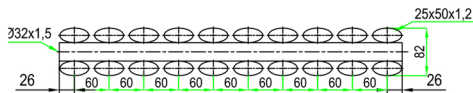

600X592MM

600X832MM

600X1012MM

Radiator Specification

- Material: Steel
- Warranty: 10 Year Manufacture
- Product tested in accordance with EN442
- Connections: ½"
- Max working pressure: 10 bar

Features and Benefits

- Suitable for any room
- Oval shaped tubes
- Stylish alternative to a conventional radiator

Product Code New	Product name	Finish	Height (mm)	Length (mm)	Depth (mm)	Pipe Centres	Output (Watts)	Output (BTUs)
128010	Dorney Double Horizontal White	White	600	592	82	592	665	2269
128011	Dorney Double Horizontal White	White	600	832	82	832	949	3238
128012	Dorney Double Horizontal White	White	600	1012	82	1012	1170	3992
128180	Dorney Double Horizontal Anthracite	Anthracite	600	592	82	592	665	2269
128181	Dorney Double Horizontal Anthracite	Anthracite	600	832	82	832	949	3238
128182	Dorney Double Horizontal Anthracite	Anthracite	600	1012	82	1012	1170	3992

600X592MM

600X832MM

600X1012MM