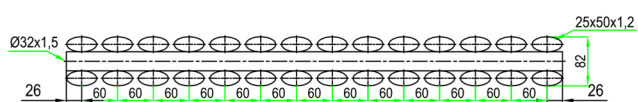

600X592MM

600X832MM

600X1012MM

Radiator Specification

- Material: Steel
- Warranty: 10 Year Manufacture
- Product tested in accordance with EN442
- Connections: ½"
- Max working pressure: 10 bar

Features and Benefits

- Suitable for any room
- Oval shaped tubes
- Stylish alternative to a conventional radiator

Product Code New	Product name	Finish	Height (mm)	Length (mm)	Depth (mm)	Pipe Centres	Output (Watts)	Output (BTUs)
128010	Dorney Double Horizontal White	White	600	592	82	592	665	2269
128011	Dorney Double Horizontal White	White	600	832	82	832	949	3238
128012	Dorney Double Horizontal White	White	600	1012	82	1012	1170	3992
128180	Dorney Double Horizontal Anthracite	Anthracite	600	592	82	592	665	2269
128181	Dorney Double Horizontal Anthracite	Anthracite	600	832	82	832	949	3238
128182	Dorney Double Horizontal Anthracite	Anthracite	600	1012	82	1012	1170	3992

600X592MM

600X832MM

600X1012MM