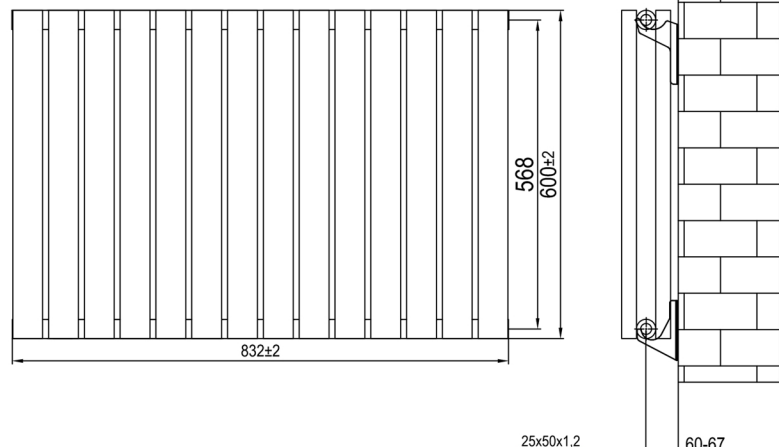

600X592MM

600X832MM

600X1012MM

Radiator Specification

- Material: Steel
- Warranty: 10 Year Manufacture
- Product tested in accordance with EN442
- Connections: ½"
- Max working pressure: 10 bar

Features and Benefits

- Suitable for any room
- Oval shaped tubes
- Stylish alternative to a conventional radiator

Product Code New	Product name	Finish	Height (mm)	Length (mm)	Depth (mm)	Pipe Centres	Output (Watts)	Output (BTUs)
128010	Dorney Double Horizontal White	White	600	592	82	592	665	2269
128011	Dorney Double Horizontal White	White	600	832	82	832	949	3238
128012	Dorney Double Horizontal White	White	600	1012	82	1012	1170	3992
128180	Dorney Double Horizontal Anthracite	Anthracite	600	592	82	592	665	2269
128181	Dorney Double Horizontal Anthracite	Anthracite	600	832	82	832	949	3238
128182	Dorney Double Horizontal Anthracite	Anthracite	600	1012	82	1012	1170	3992

600X592MM

600X832MM

600X1012MM