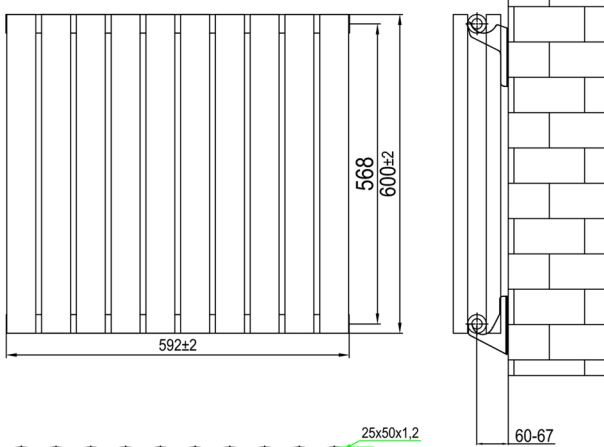

600X592MM

600X832MM

600X1012MM

Radiator Specification

- Material: Steel
- Warranty: 10 Year Manufacture
- Product tested in accordance with EN442
- Connections: ½"
- Max working pressure: 10 bar

Features and Benefits

- Suitable for any room
- Oval shaped tubes
- Stylish alternative to a conventional radiator

Product Code New	Product name	Finish	Height (mm)	Length (mm)	Depth (mm)	Pipe Centres	Output (Watts)	Output (BTUs)
128010	Dorney Double Horizontal White	White	600	592	82	592	665	2269
128011	Dorney Double Horizontal White	White	600	832	82	832	949	3238
128012	Dorney Double Horizontal White	White	600	1012	82	1012	1170	3992
128180	Dorney Double Horizontal Anthracite	Anthracite	600	592	82	592	665	2269
128181	Dorney Double Horizontal Anthracite	Anthracite	600	832	82	832	949	3238
128182	Dorney Double Horizontal Anthracite	Anthracite	600	1012	82	1012	1170	3992

600X592MM

600X832MM

600X1012MM