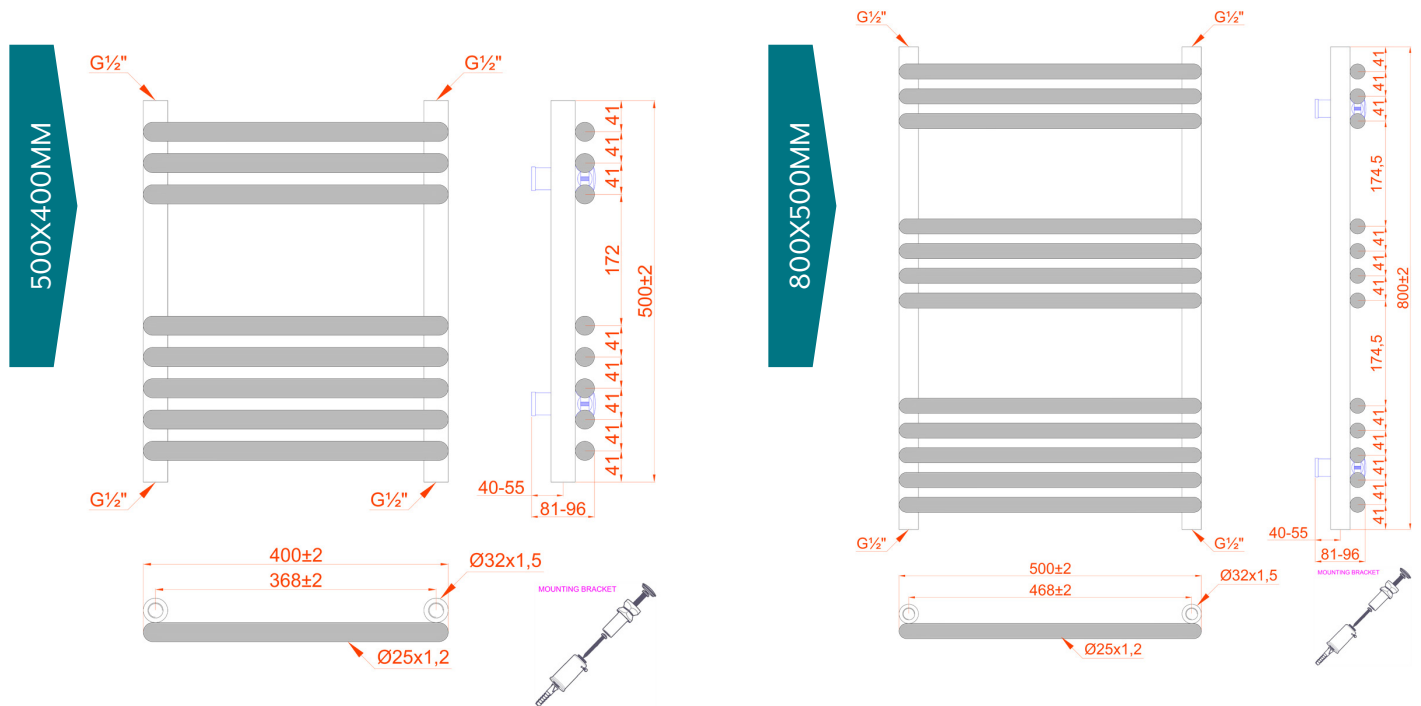

TOWELRADS IRIDIO

A simple but elegant tube on tube design with a beautiful chrome finish, the Iridio adds a touch of luxury to any bathroom. Available in reduced sizes to complement even the smallest space, and in conjunction with a Vertical design to enable you to continue the theme throughout the home.

IRIDIO

Colour	Height (mm)	Length (mm)	Depth(mm)	Product Code	Output at $\Delta T50k$	
					Watts	BTUs
Chrome	500	400	120	120962	132	450
	800	500	120	120961	244	832
	1200	500	120	120960	416	1419
White	500	400	120	120965	218	743
	800	500	120	120964	366	1248
	1500	500	120	120963	760	2593
Anthracite	500	400	120	120969	218	743
	800	500	120	120968	366	1248
	1200	500	120	120967	615	2098
	1500	500	120	120966	760	2593

TECHNICAL DIAGRAMS

IRIDIO

TECHNICAL DIAGRAMS

IRIDIO