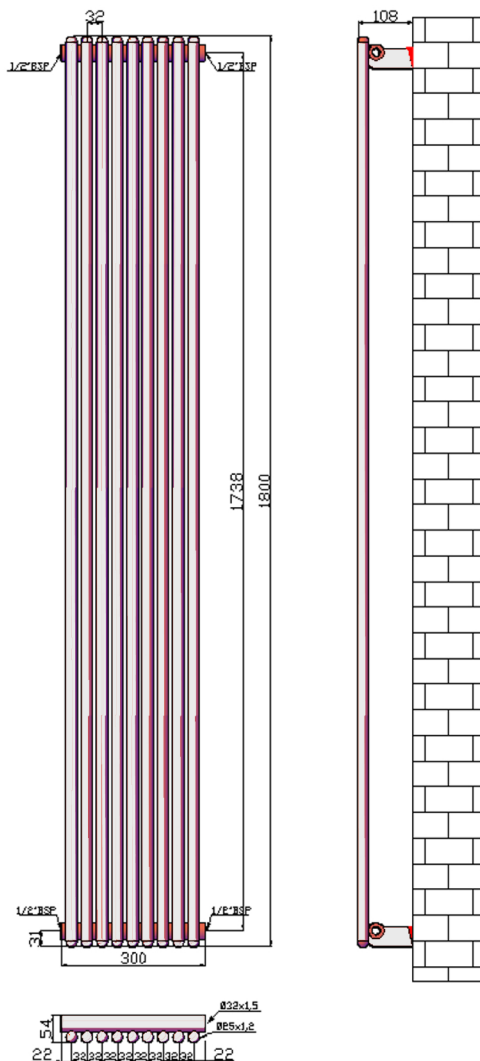

1800X300MM

1800X500MM

Radiator Specification

- Material: Steel
- Warranty: 10 Year Manufacture
- Product tested in accordance with EN442
- Connections: 1/2"
- Max working pressure: 10 bar

Features and Benefits

- Tall and slim radiator which is perfect for narrow spaces or columns
- Matches with other radiators in this range
- 25mm round tube

Product Code New	Product name	Finish	Height (mm)	Length (mm)	Depth (mm)	Pipe Centres	Output (Watts)	Output (BTUs)
120981	Iridio Vertical	Chrome	1800	300	120	300	358	1221
120979	Iridio Vertical	Chrome	1800	500	120	500	720	2457
120980	Iridio Vertical	White	1800	300	120	300	677	2310
120978	Iridio Vertical	White	1800	500	120	500	975	3326

1800X300MM

1800X500MM