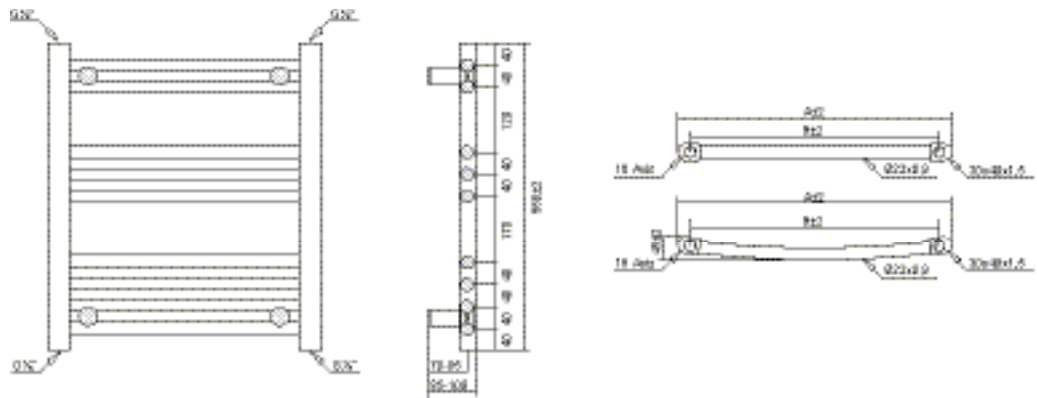

MCCARTHY ELECTRIC

Height (mm)	Length (mm)	Depth(mm)	Product Code	Wiring Side	Output at $\Delta T50k$
					Watts
550	500	85	121019	Right Hand Side	200
900	500	85	121020	Right Hand Side	400

TECHNICAL DIAGRAMS  
MCCARTHY ELECTRIC

550X500MM

900X500MM