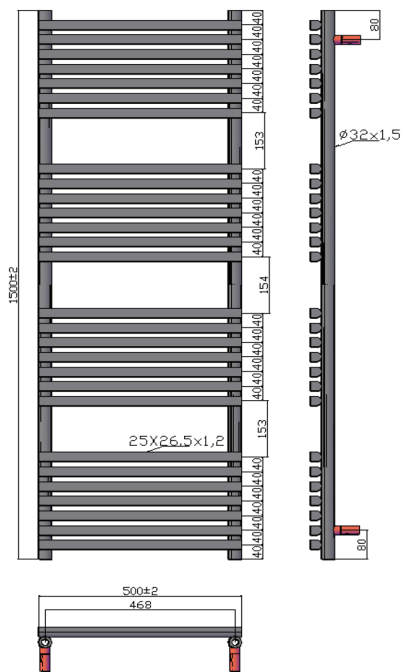

FEATURES AND BENEFITS

- Suitable for any central heating system.
- Available in a range of contemporary colours.
- D shaped bars for added style.

OXFORDSHIRE

Colour	Height	Length	Product Code	Output at $\Delta T50k$	
				Watts	BTU
Chrome - Vertical	750	500	120951	237	808
	1186	500	120952	394	1344
	1500	500	120953	518	1767
Chrome - Horizontal	600	1000	120973	429	1463
Anthracite - Vertical	750	500	120957	373	1272
	1186	500	120958	625	2132
	1500	500	120959	779	2658
Anthracite - Horizontal	600	1000	120975	672	2293
White - Vertical	750	500	120954	373	1272
	1186	500	120955	625	2132
	1500	500	120956	779	2658
White - Horizontal	600	1000	120974	672	2293

750X500MM

1186X500MM

1500X500MM

600X1000MM