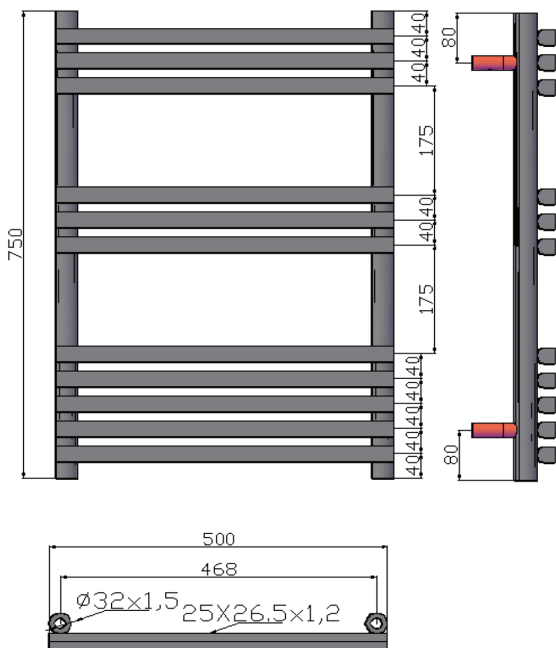

TOWELRADS OXFORDSHIRE

Practical in any room, our Oxfordshire towel rail is available in both standard and a low level design which is ideal for mounting under windows. This striking towel rail is available in over 12 different colour finishes, including Rose Gold, Slate Grey, Black and Silver; it's sure to suit any bathroom space.

FEATURES AND BENEFITS

- Suitable for any central heating system.
- Available in a range of contemporary colours.
- D shaped bars for added style.

OXFORDSHIRE

Colour	Height	Length	Product Code	Output at $\Delta T50k$	
				Watts	BTU
Chrome - Vertical	750	500	120951	237	808
	1186	500	120952	394	1344
	1500	500	120953	518	1767
Chrome - Horizontal	600	1000	120973	429	1463
Anthracite - Vertical	750	500	120957	373	1272
	1186	500	120958	625	2132
	1500	500	120959	779	2658
Anthracite - Horizontal	600	1000	120975	672	2293
White - Vertical	750	500	120954	373	1272
	1186	500	120955	625	2132
	1500	500	120956	779	2658
White - Horizontal	600	1000	120974	672	2293

750X500MM

1186X500MM

1500X500MM

600X1000MM