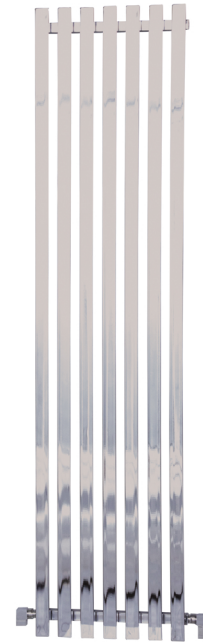

1800X305MM

1800X435MM

Radiator Specification

- Material: Steel
- Warranty: 10 Year Manufacture
- Product tested in accordance with EN442
- Connections: ½"
- Max working pressure: 10 bar

Features and Benefits

- Stylish contemporary design with high heat output
- Complements square fixtures and fittings
- 40mm x 40mm vertical square bars

Product Code New	Product name	Finish	Height (mm)	Length (mm)	Depth (mm)	Pipe Centres	Output (Watts)	Output (BTUs)
127007	Soho Vertical	Chrome	1800	305	90-105	305	879	2999
127008	Soho Vertical	Chrome	1800	435	95-105	435	1232	4203

1800X305MM

1800X435MM