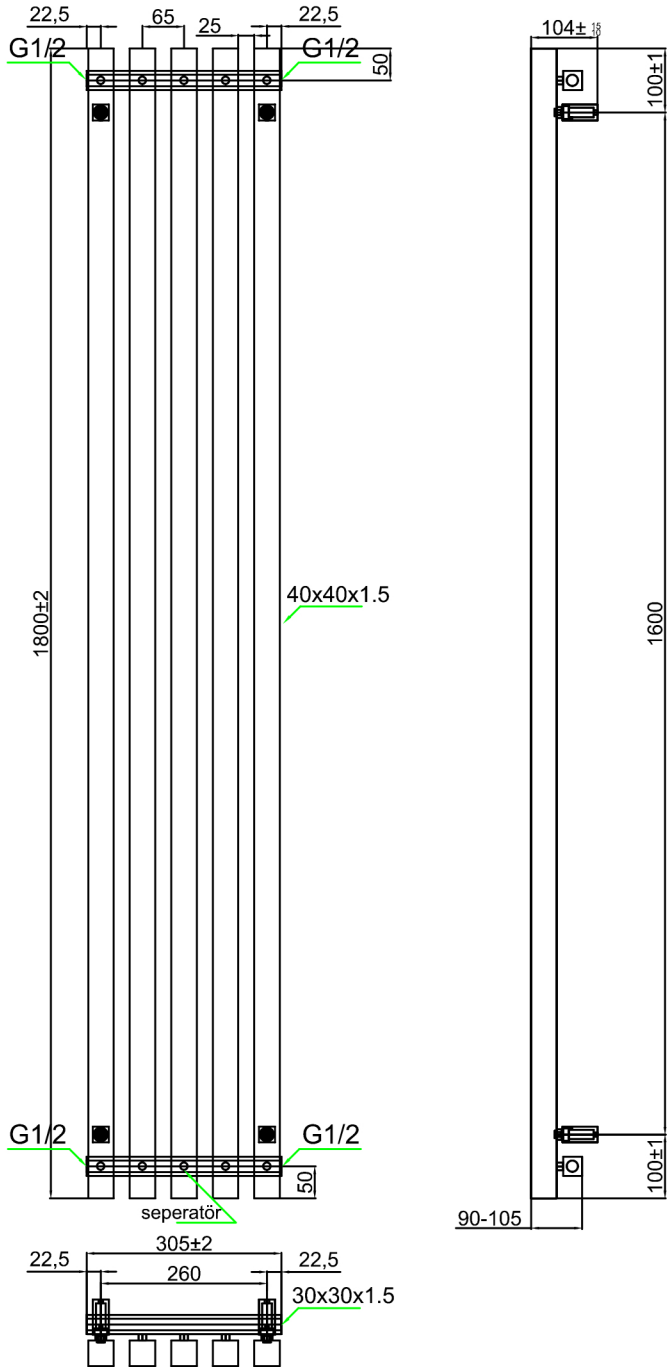

1800X305MM

1800X435MM

Radiator Specification

- Material: Steel
- Warranty: 10 Year Manufacture
- Product tested in accordance with EN442
- Connections: ½"
- Max working pressure: 10 bar

Features and Benefits

- Stylish contemporary design with high heat output
- Complements square fixtures and fittings
- 40mm x 40mm vertical square bars

Product Code New	Product name	Finish	Height (mm)	Length (mm)	Depth (mm)	Pipe Centres	Output (Watts)	Output (BTUs)
127007	Soho Vertical	Chrome	1800	305	90-105	305	879	2999
127008	Soho Vertical	Chrome	1800	435	95-105	435	1232	4203

1800X305MM

1800X435MM