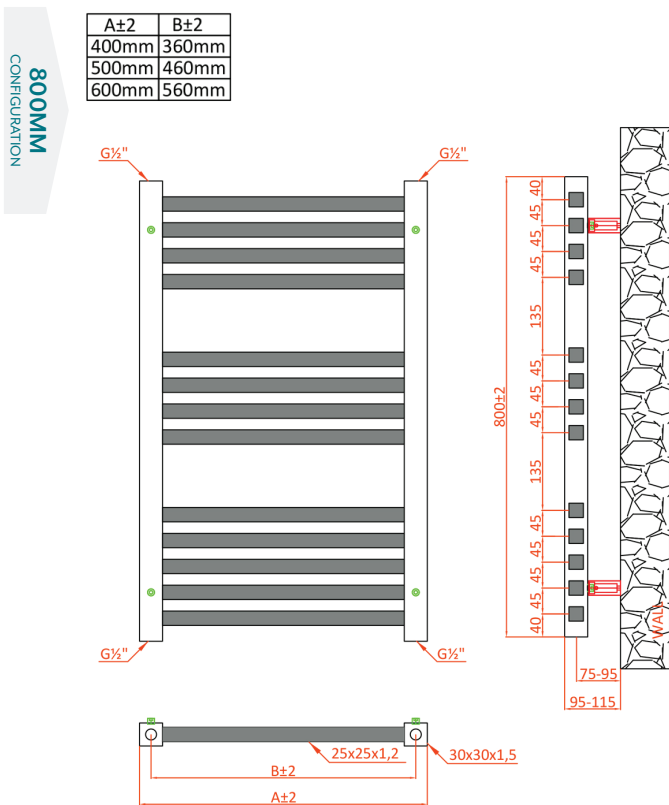

FEATURES AND BENEFITS

- Perfectly suits square fixtures and fittings.
- Beautiful chrome finish
- Horizontal bars are 25mm square, vertical bars are 40mm square.
- This product can also be fitted with an electric dual fuel element.

MARCH 2023

SQUARE

Height (mm)	Length (mm)	Depth(mm)	Product Code	Output at $\Delta T50k$	
				Watts	BTUs
800	450	95-115	210000	212	723
	600	95-115	210001	283	966
1200	450	95-115	210002	336	1146
	600	95-115	210003	466	1590
1600	450	95-115	210004	442	1508
	600	95-115	210005	569	1941

TECHNICAL DIAGRAMS

SQUARE

TECHNICAL DIAGRAMS

SQUARE

1600MM
CONFIGURATION

A±2	B±2
400mm	360mm
500mm	460mm
600mm	560mm