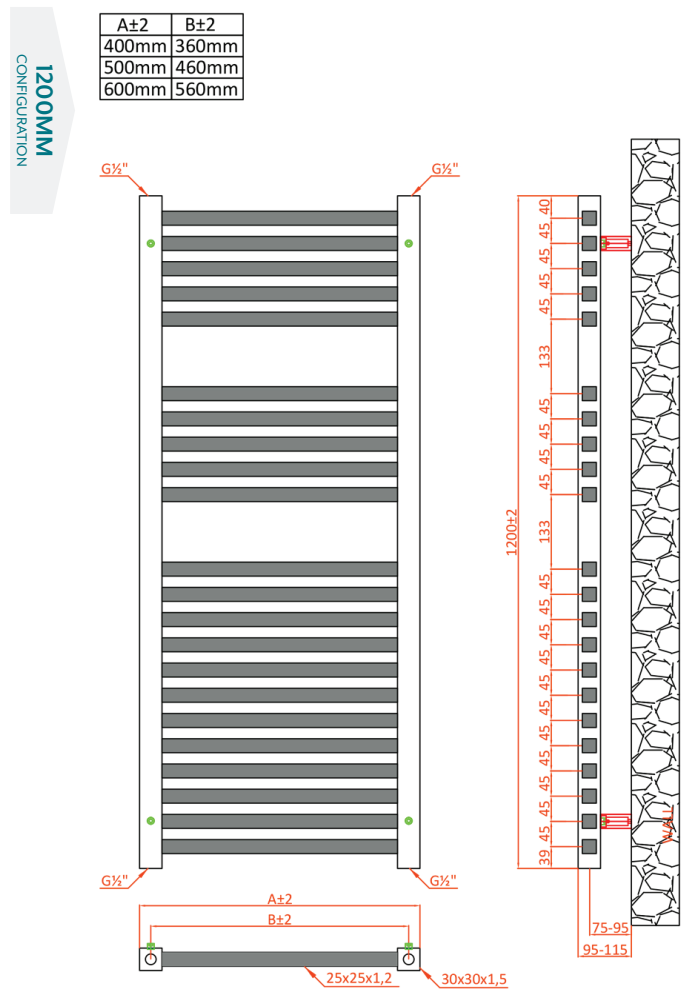

TOWELRADS SQUARE

Square towel rails are a perfect match for any contemporary bathroom where sharp, angular design prevails. Our square rails come with a 10 year guarantee and are also guaranteed to be stylish additions to every bathroom. They come fully equipped with all the fixtures and fitting you need to get it installed and warming your bathroom in no time at all.

FEATURES AND BENEFITS

- Perfectly suits square fixtures and fittings.
- Beautiful chrome finish
- Horizontal bars are 25mm square, vertical bars are 40mm square.
- This product can also be fitted with an electric dual fuel element.

MARCH 2023

SQUARE

Height (mm)	Length (mm)	Depth(mm)	Product Code	Output at $\Delta T50k$	
				Watts	BTUs
800	450	95-115	210000	212	723
	600	95-115	210001	283	966
1200	450	95-115	210002	336	1146
	600	95-115	210003	466	1590
1600	450	95-115	210004	442	1508
	600	95-115	210005	569	1941

TECHNICAL DIAGRAMS

SQUARE

TECHNICAL DIAGRAMS

SQUARE

1600MM
CONFIGURATION

A±2	B±2
400mm	360mm
500mm	460mm
600mm	560mm